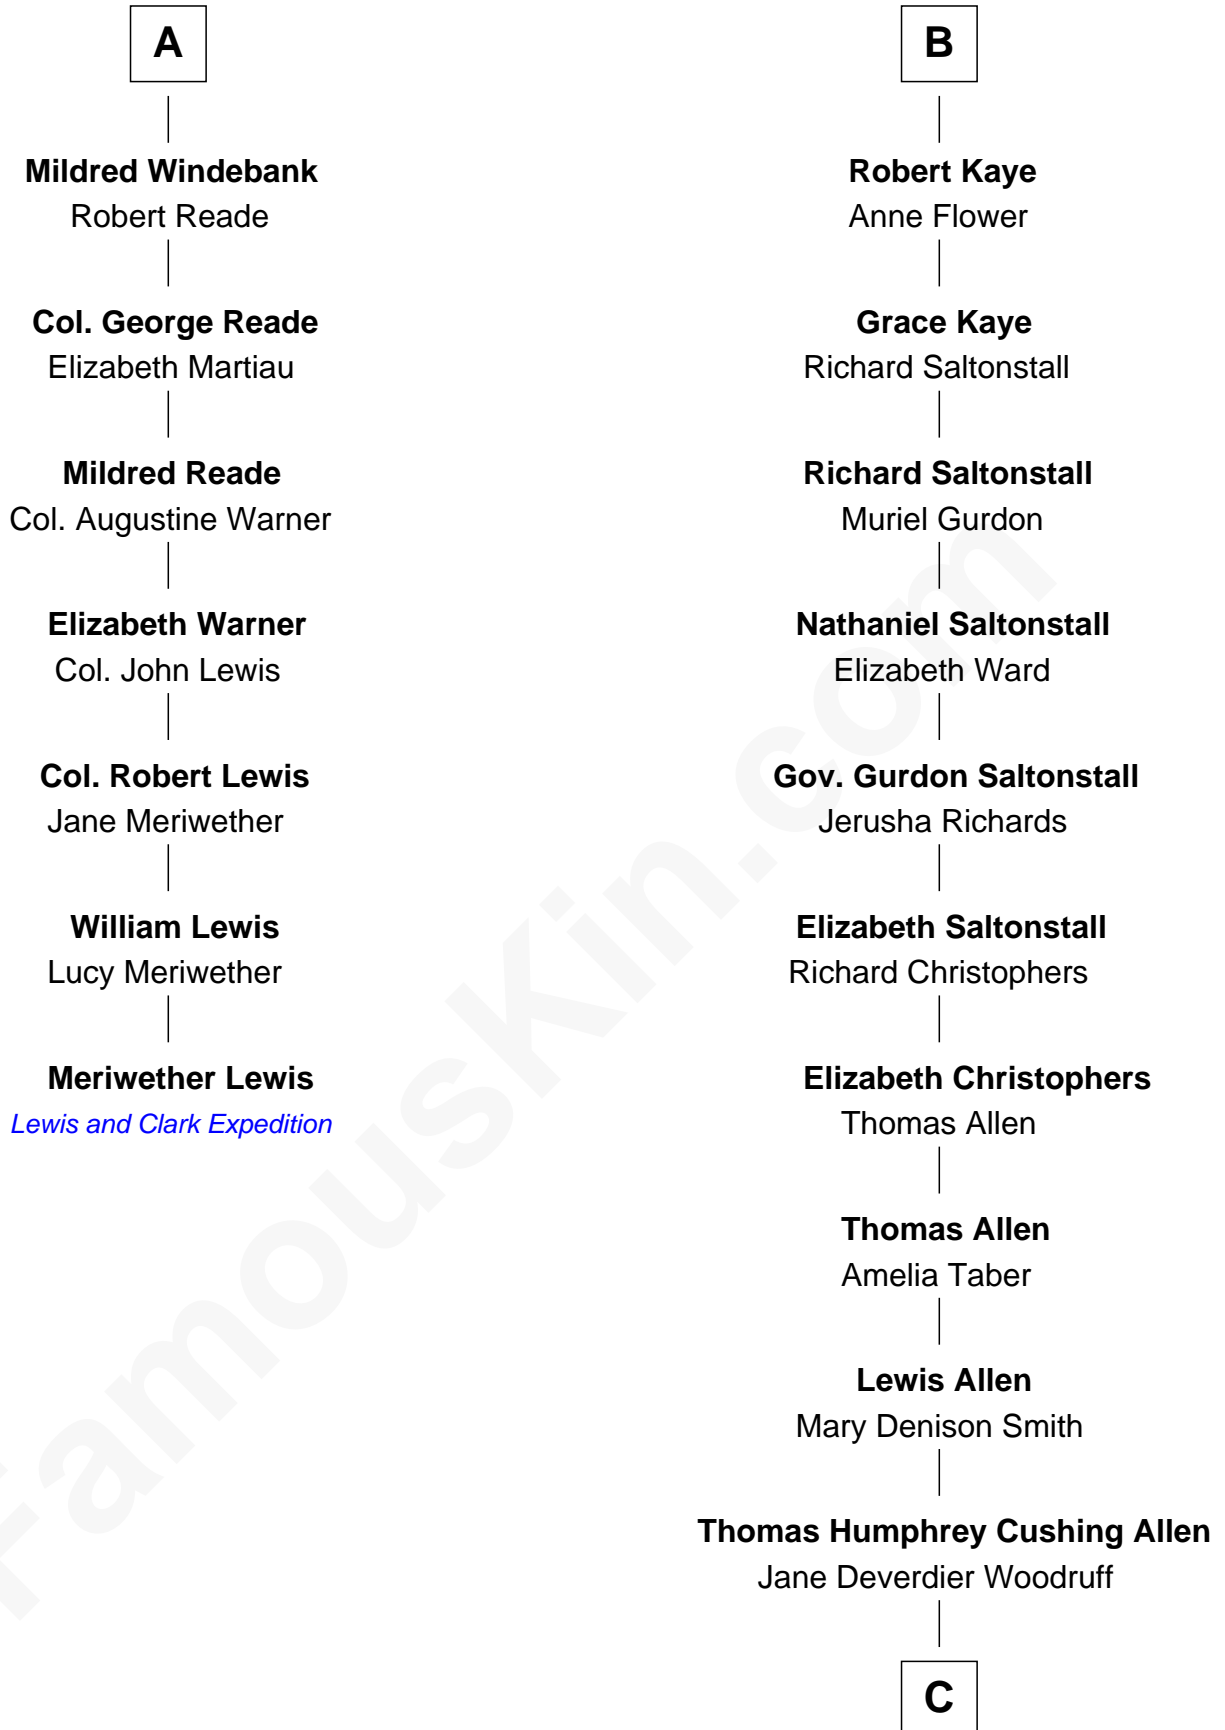

FamousKin.com Relationship Chart of

Meriwether Lewis

Lewis and Clark Expedition

13th cousin 7 times removed of

Ted Danson

TV Actor - "Cheers", "CSI"

Sir Roger de Clifford

Maud de Beauchamp

Dorothy Gascoigne

Alice Markenfield

Sir Robert Mauleverer

Dorothy Mauleverer

John Kaye

B

C

William Mercer Allen
Virginia Reakirt Thompson