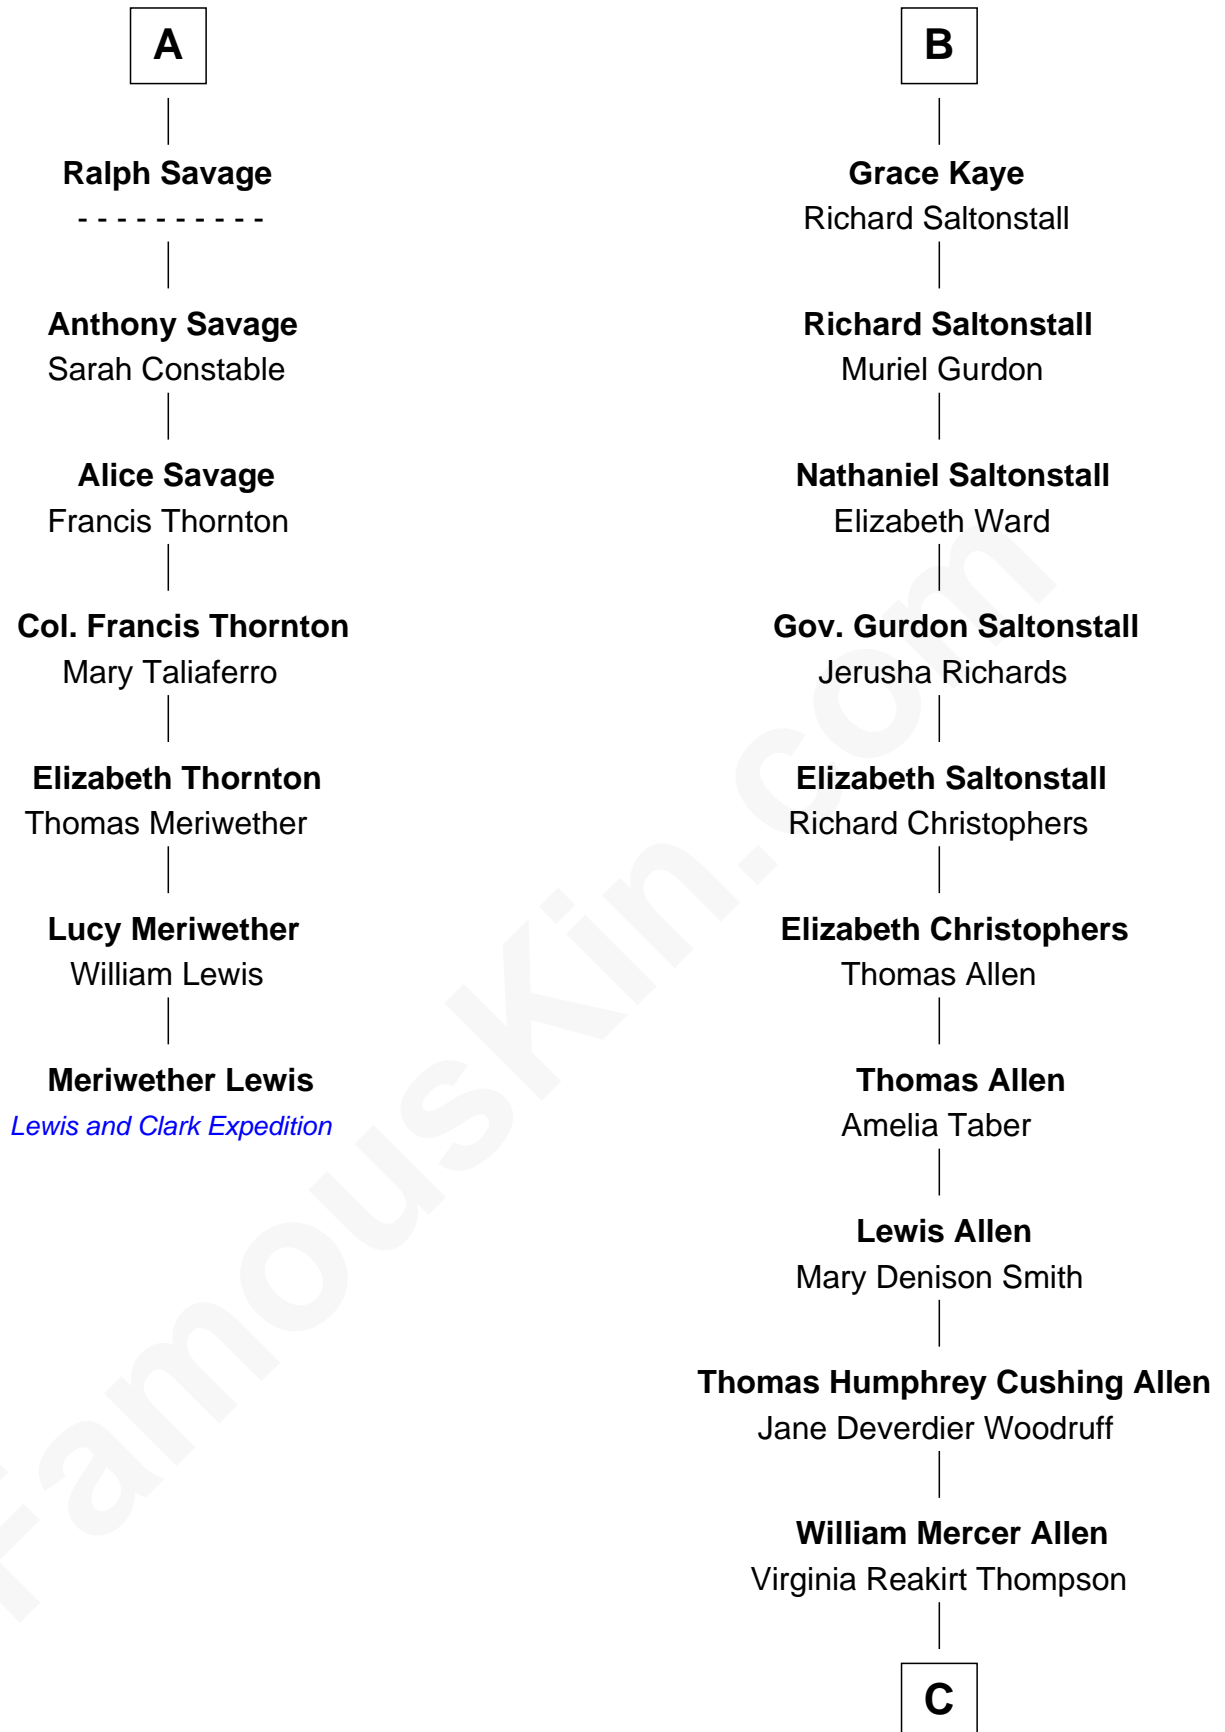

FamousKin.com Relationship Chart of

Meriwether Lewis

Lewis and Clark Expedition

13th cousin 6 times removed of

Ted Danson

TV Actor - "Cheers", "CSI"

Sir Thomas Aylesbury

Katherine Pabenham

Sir Thomas Chaworth

Elizabeth Chaworth

Sir William FitzWilliam

Isabel FitzWilliam

Richard Wentworth

Matthew Wentworth

Elizabeth Woodruffe

Beatrice Wentworth

Arthur Kaye

John Kaye

Dorothy Mauleverer

Robert Kaye

Anne Flower

B

C

Anna Louise Allen
Edward Bridge Danson

Edward Bridge Danson
Jessica Harriet MacMaster

Ted Danson
TV Actor - "Cheers", "CSI"

FamousKin.com