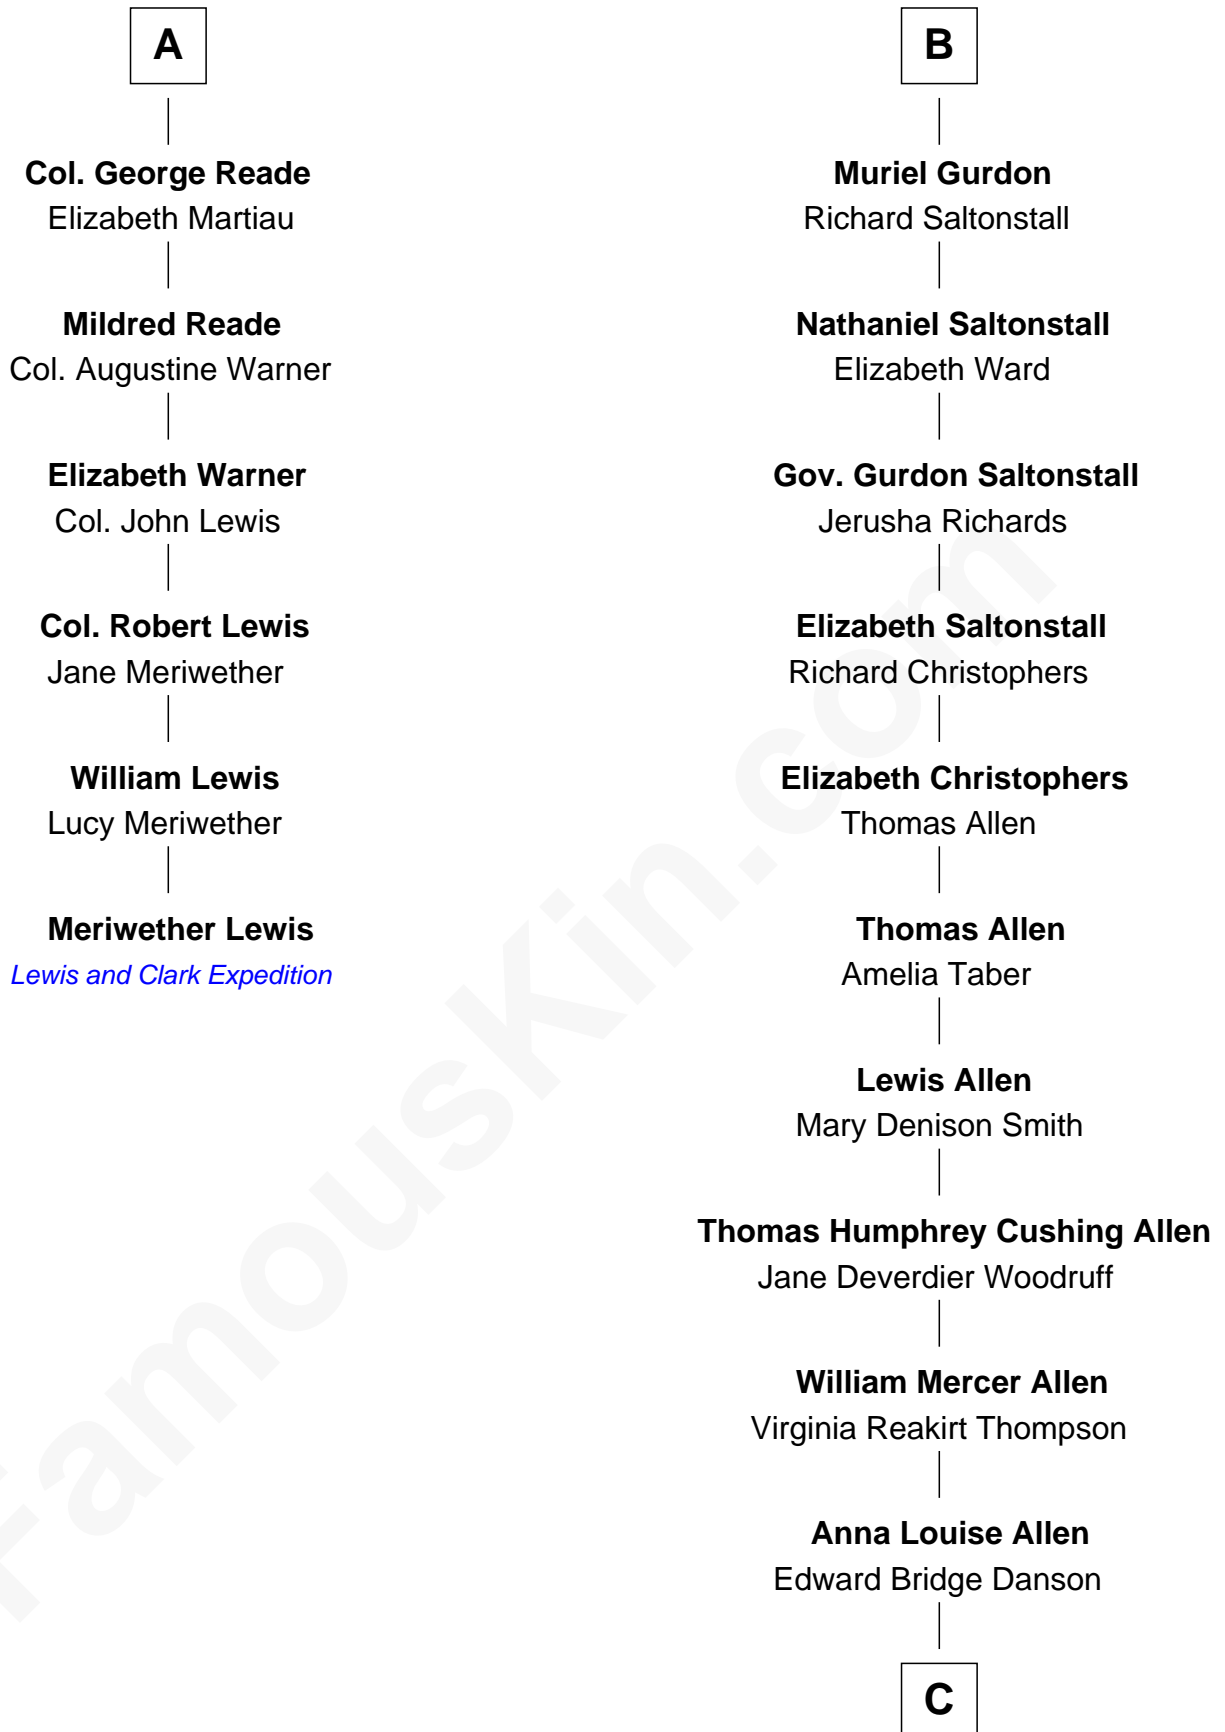

FamousKin.com Relationship Chart of

Meriwether Lewis

Lewis and Clark Expedition

12th cousin 6 times removed of

Ted Danson

TV Actor - "Cheers", "CSI"

Sir Reynold Grey

Margaret de Ros

Margaret Grey

Sir William Bonville

Elizabeth Bonville

William Talboys

Sir Robert Talboys

Elizabeth Heron

Sir George Talboys

Elizabeth Gascoigne

Agnes Harcourt

Abigail Knyvet

Martin Sedley

Muriel Sedley

Brampton Gurdon

B

C

Edward Bridge Danson
Jessica Harriet MacMaster