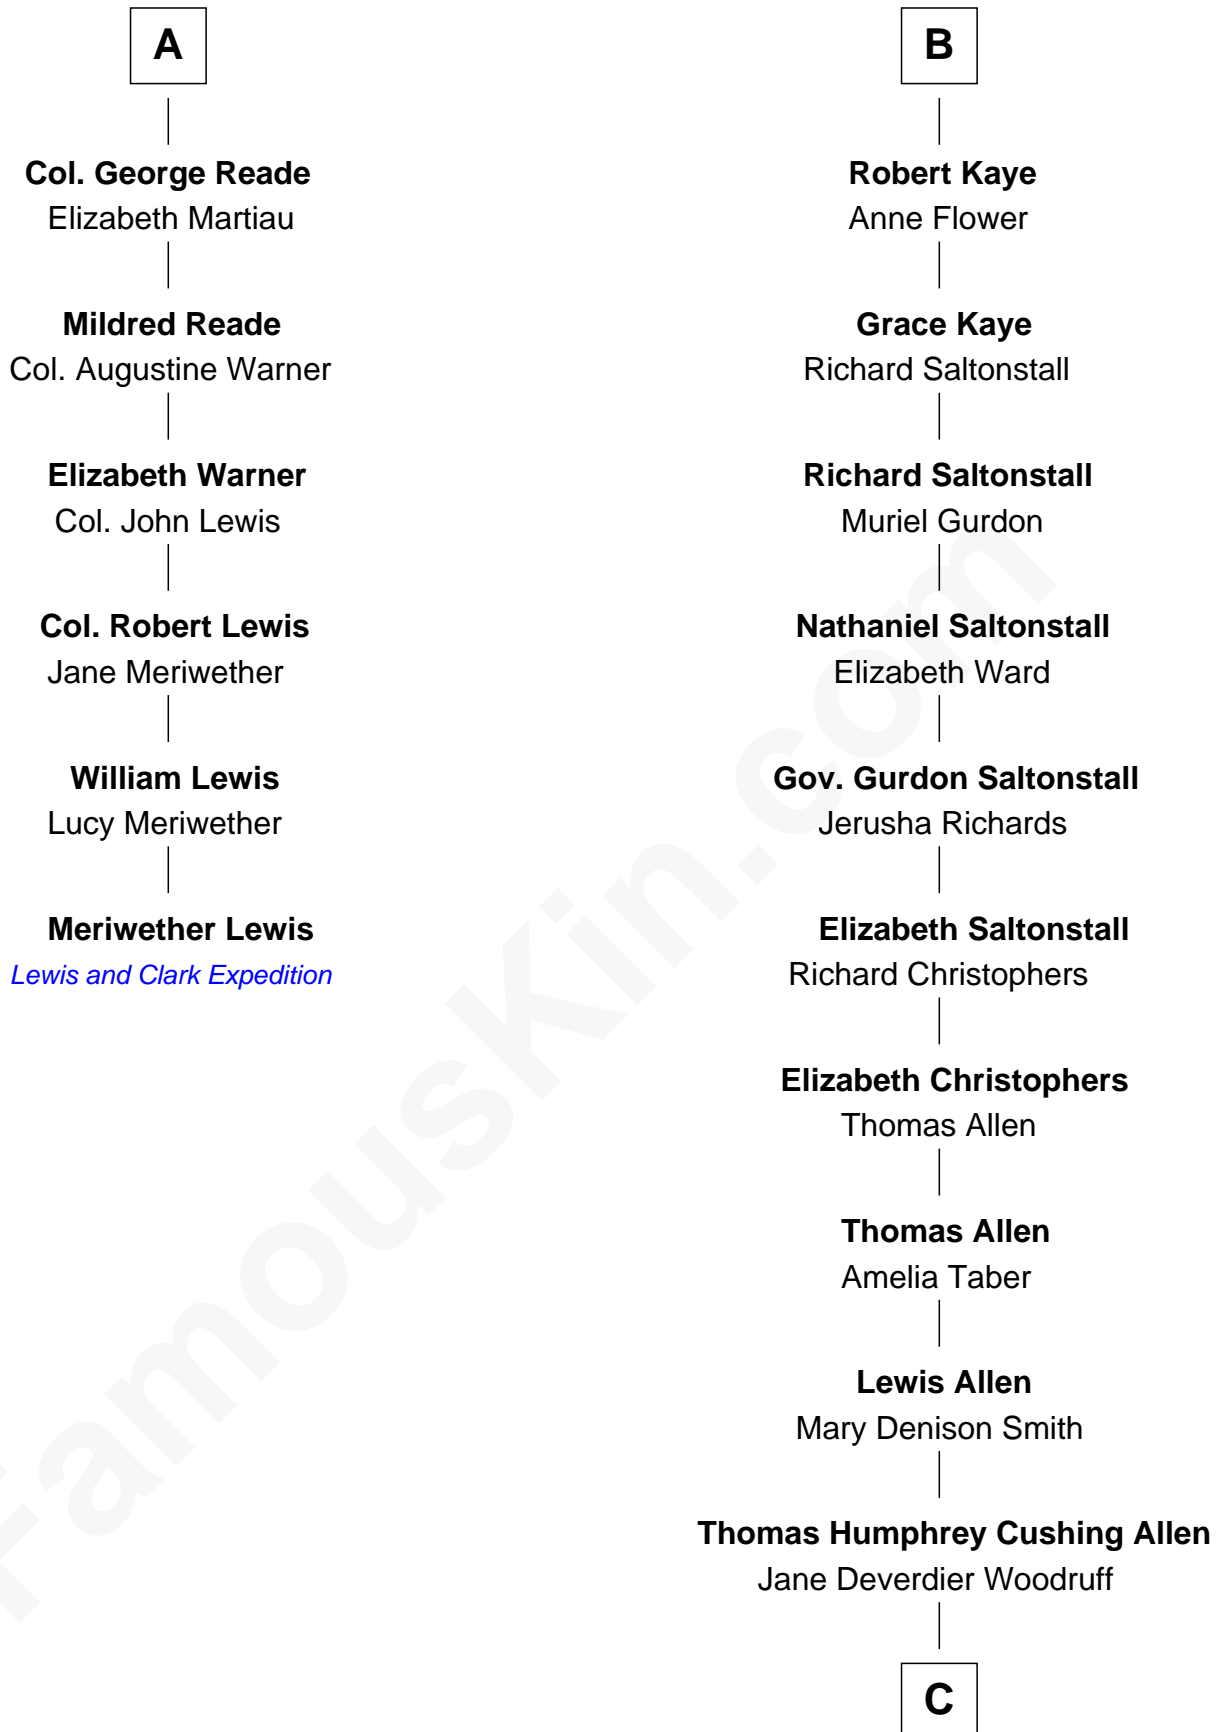

FamousKin.com Relationship Chart of

Meriwether Lewis

Lewis and Clark Expedition

12th cousin 8 times removed of

Ted Danson

TV Actor - "Cheers", "CSI"

William Pert
Joan le Scrope

C

William Mercer Allen
Virginia Reakirt Thompson

Anna Louise Allen
Edward Bridge Danson

Edward Bridge Danson
Jessica Harriet MacMaster

Ted Danson

TV Actor - "Cheers", "CSI"

FamousKin.com