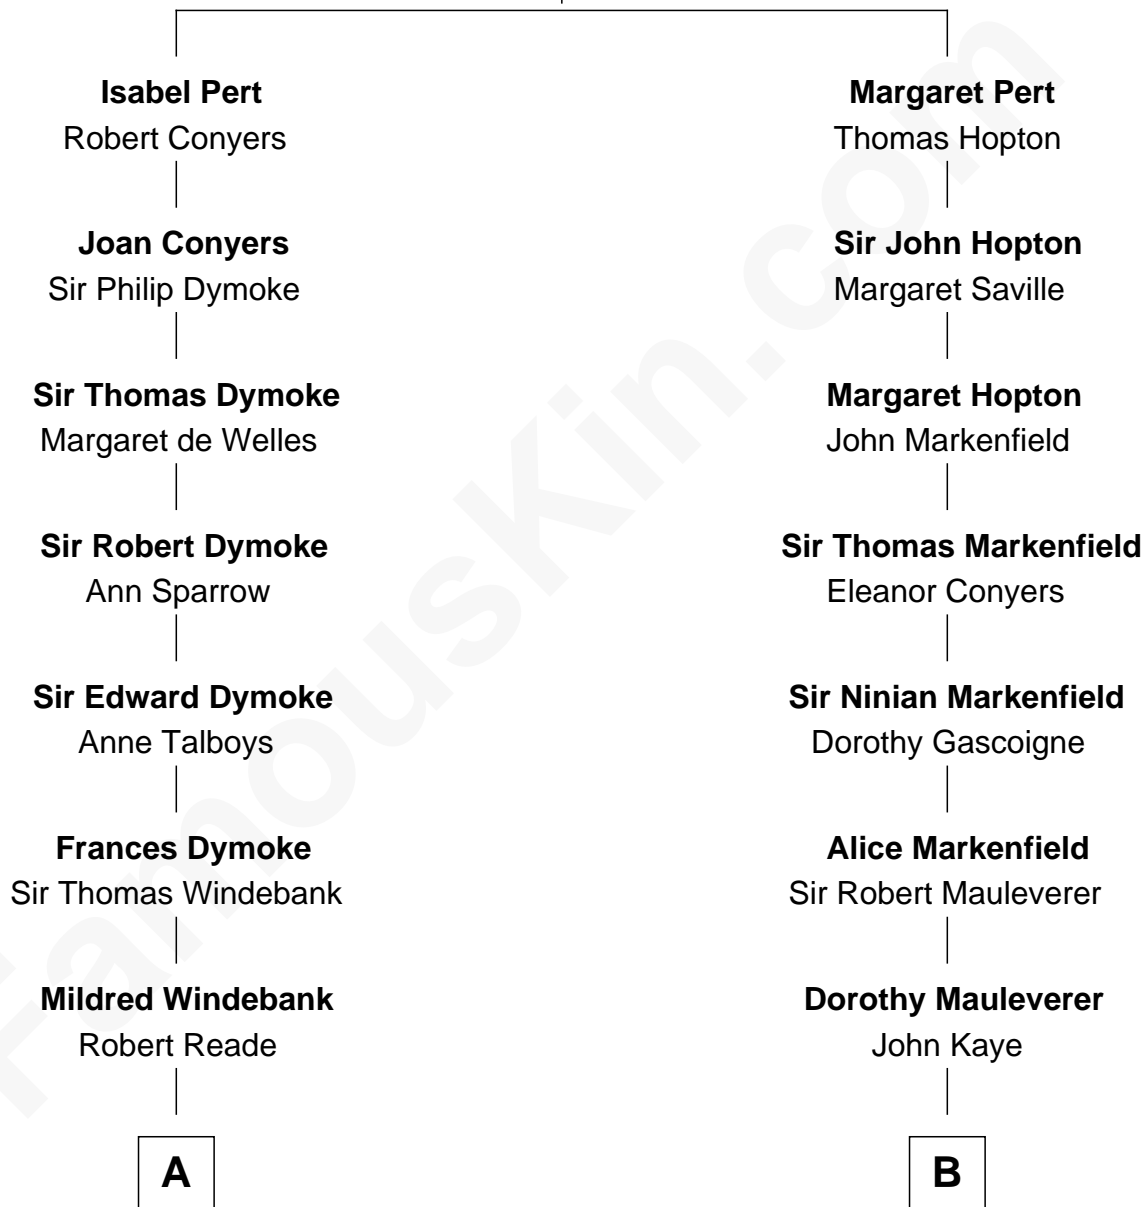

FamousKin.com Relationship Chart of

Meriwether Lewis

Lewis and Clark Expedition

12th cousin 8 times removed of

Ted Danson

TV Actor - "Cheers", "CSI"

William Pert
Joan le Scrope

C

William Mercer Allen
Virginia Reakirt Thompson

Anna Louise Allen
Edward Bridge Danson

Edward Bridge Danson
Jessica Harriet MacMaster

Ted Danson

TV Actor - "Cheers", "CSI"

FamousKin.com