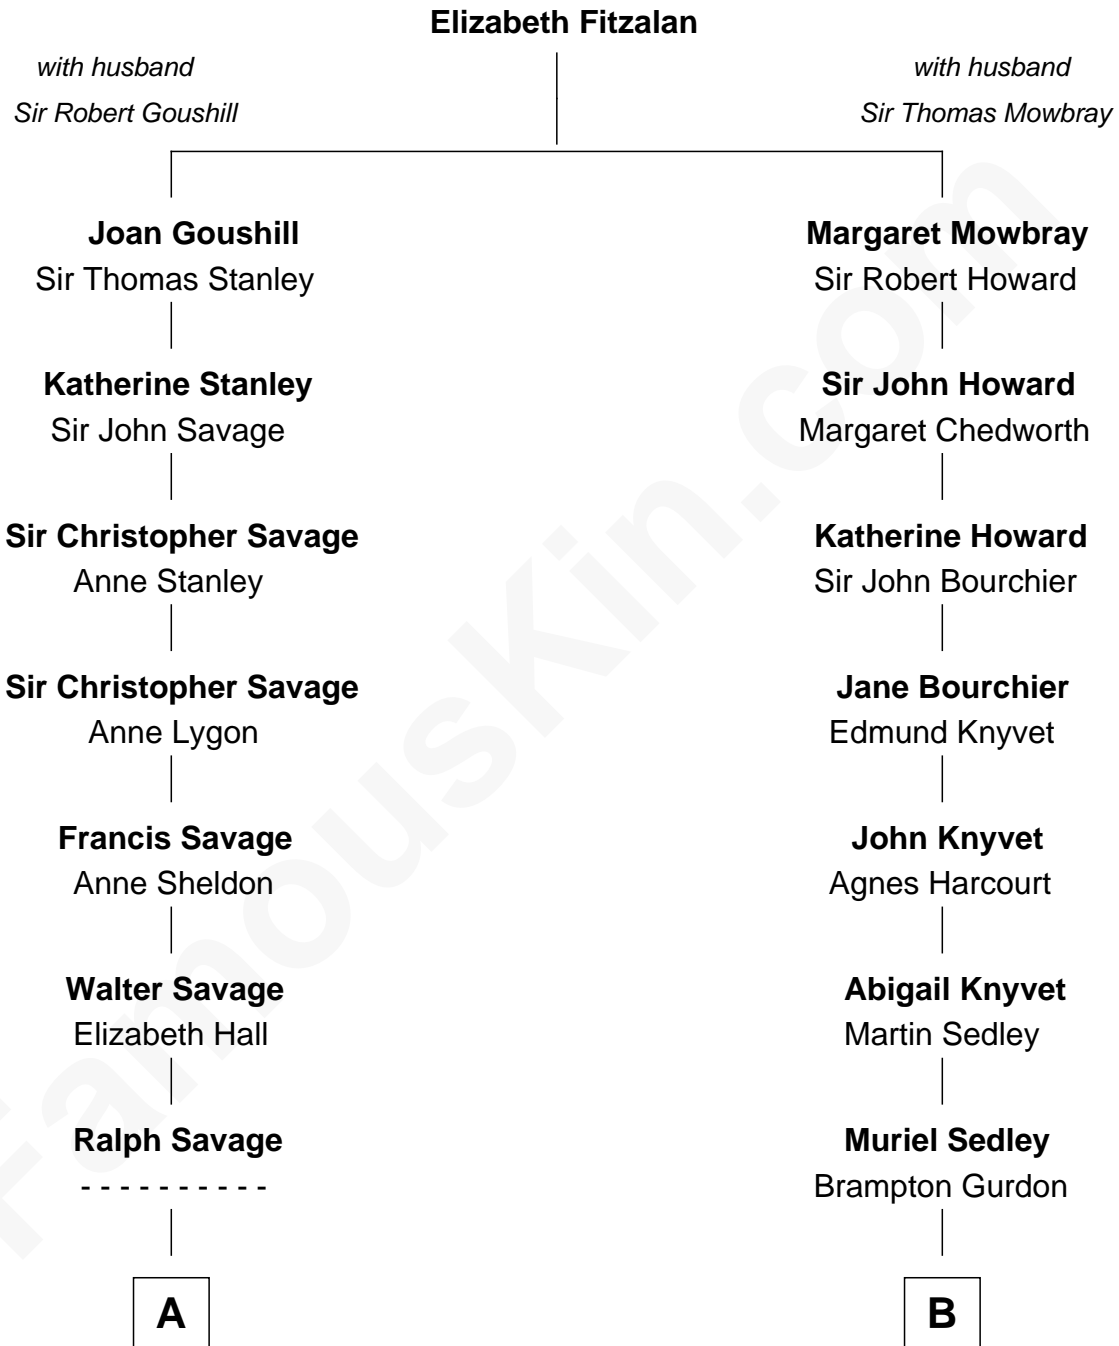

FamousKin.com Relationship Chart of

Meriwether Lewis

Lewis and Clark Expedition

12th cousin 6 times removed of

Ted Danson

TV Actor - "Cheers", "CSI"

C

Edward Bridge Danson
Jessica Harriet MacMaster

Ted Danson
TV Actor - "Cheers", "CSI"

FamousKin.com