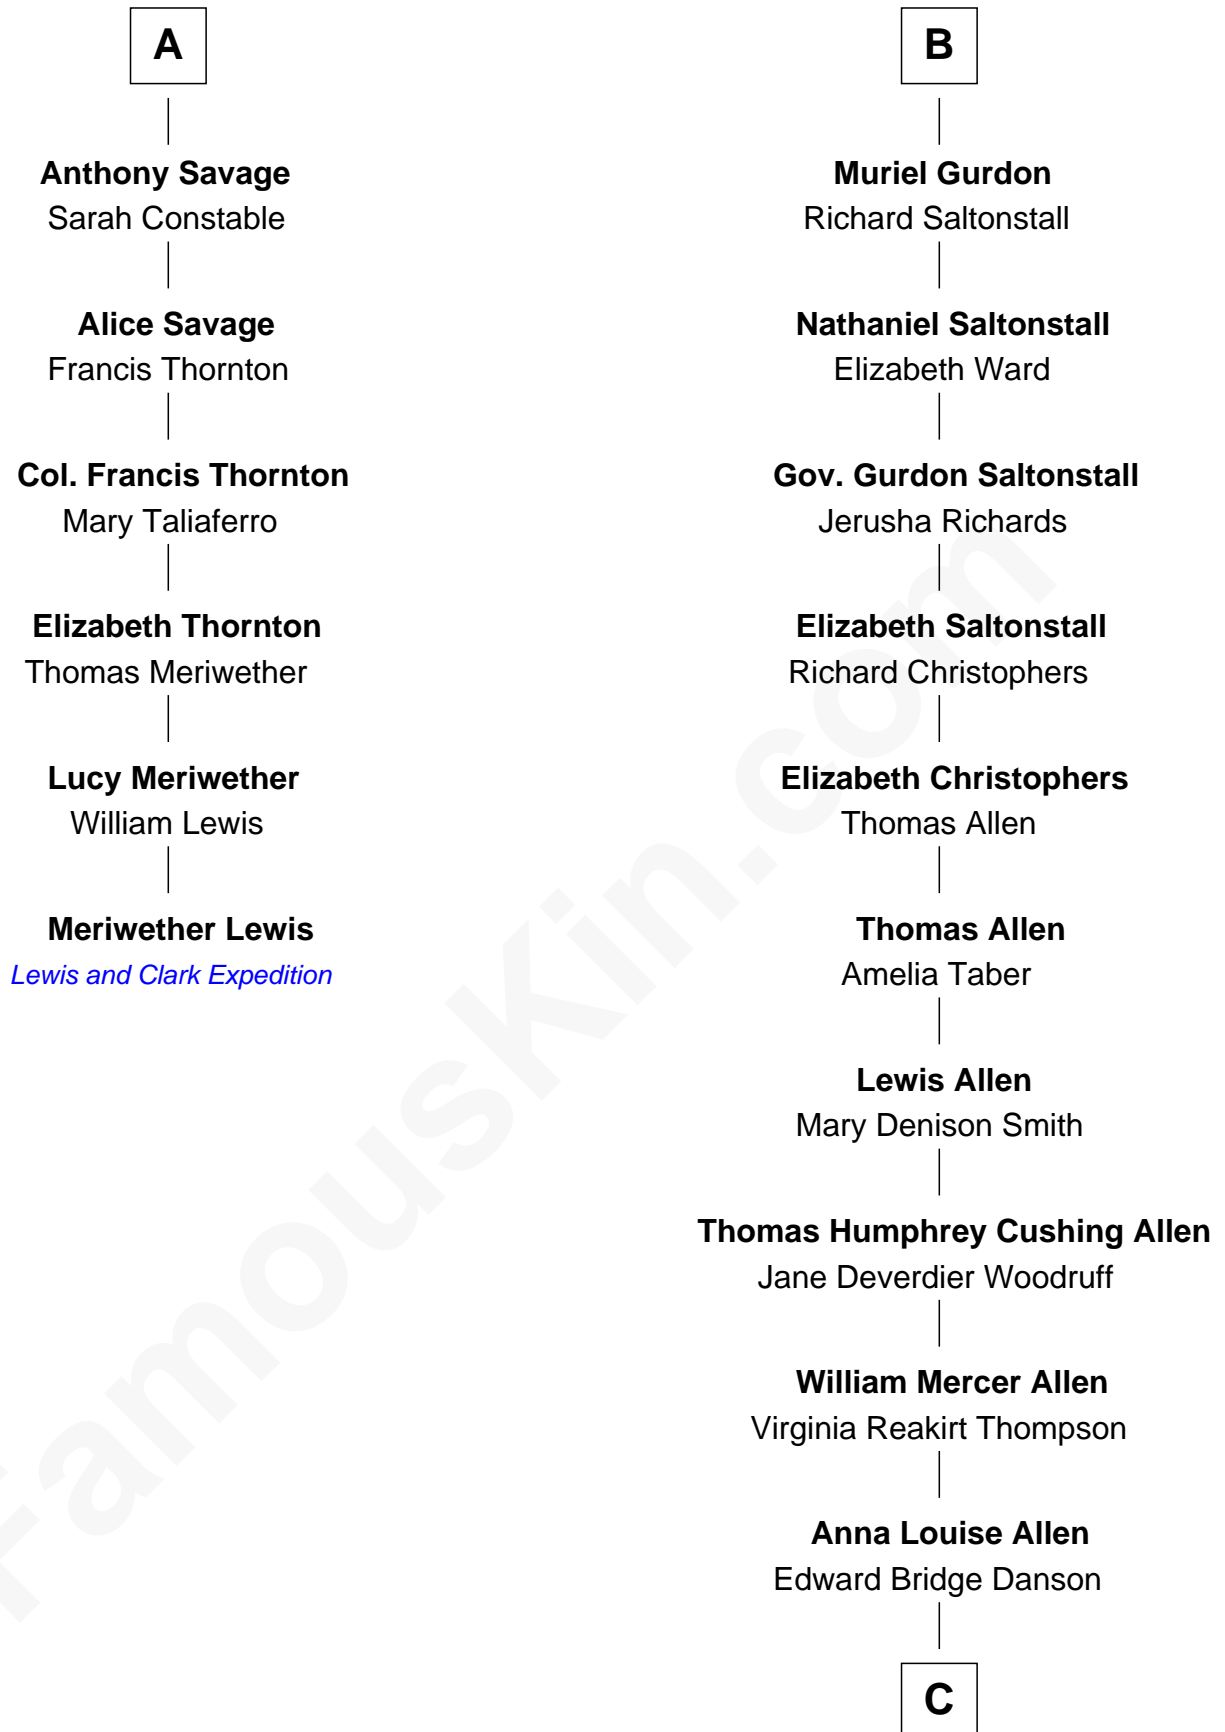

FamousKin.com Relationship Chart of

Meriwether Lewis

Lewis and Clark Expedition

12th cousin 6 times removed of

Ted Danson

TV Actor - "Cheers", "CSI"

C

Edward Bridge Danson
Jessica Harriet MacMaster

Ted Danson
TV Actor - "Cheers", "CSI"

FamousKin.com