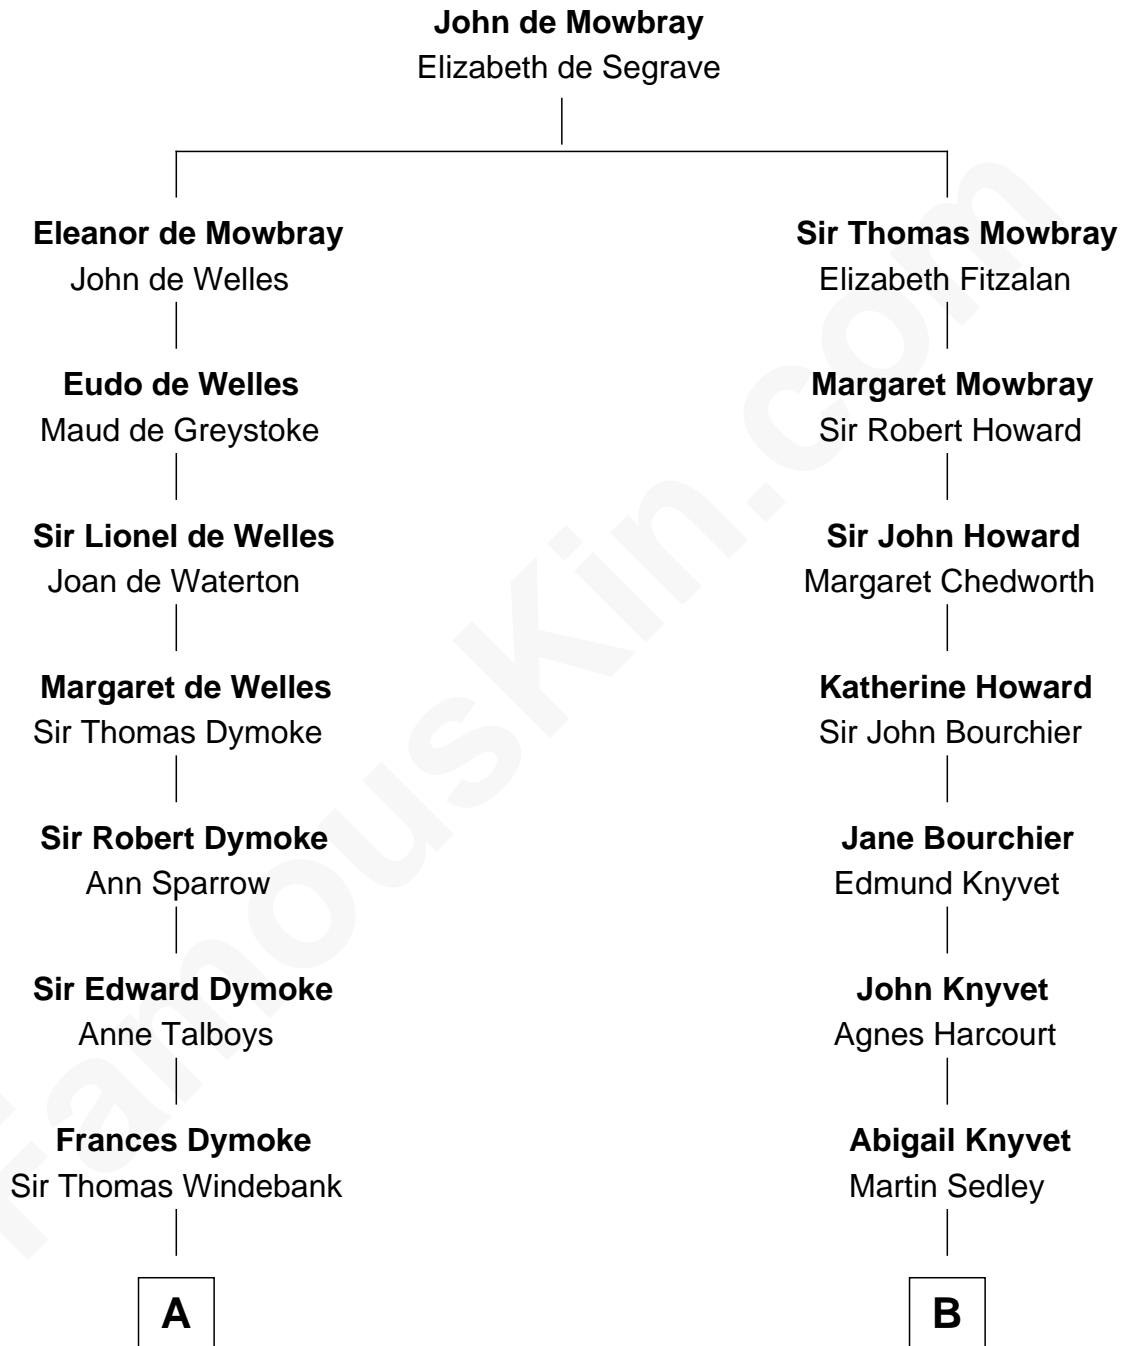

FamousKin.com Relationship Chart of

Meriwether Lewis

Lewis and Clark Expedition

13th cousin 6 times removed of

Ted Danson

TV Actor - "Cheers", "CSI"

C

Anna Louise Allen
Edward Bridge Danson

Edward Bridge Danson
Jessica Harriet MacMaster

Ted Danson
TV Actor - "Cheers", "CSI"

FamousKin.com