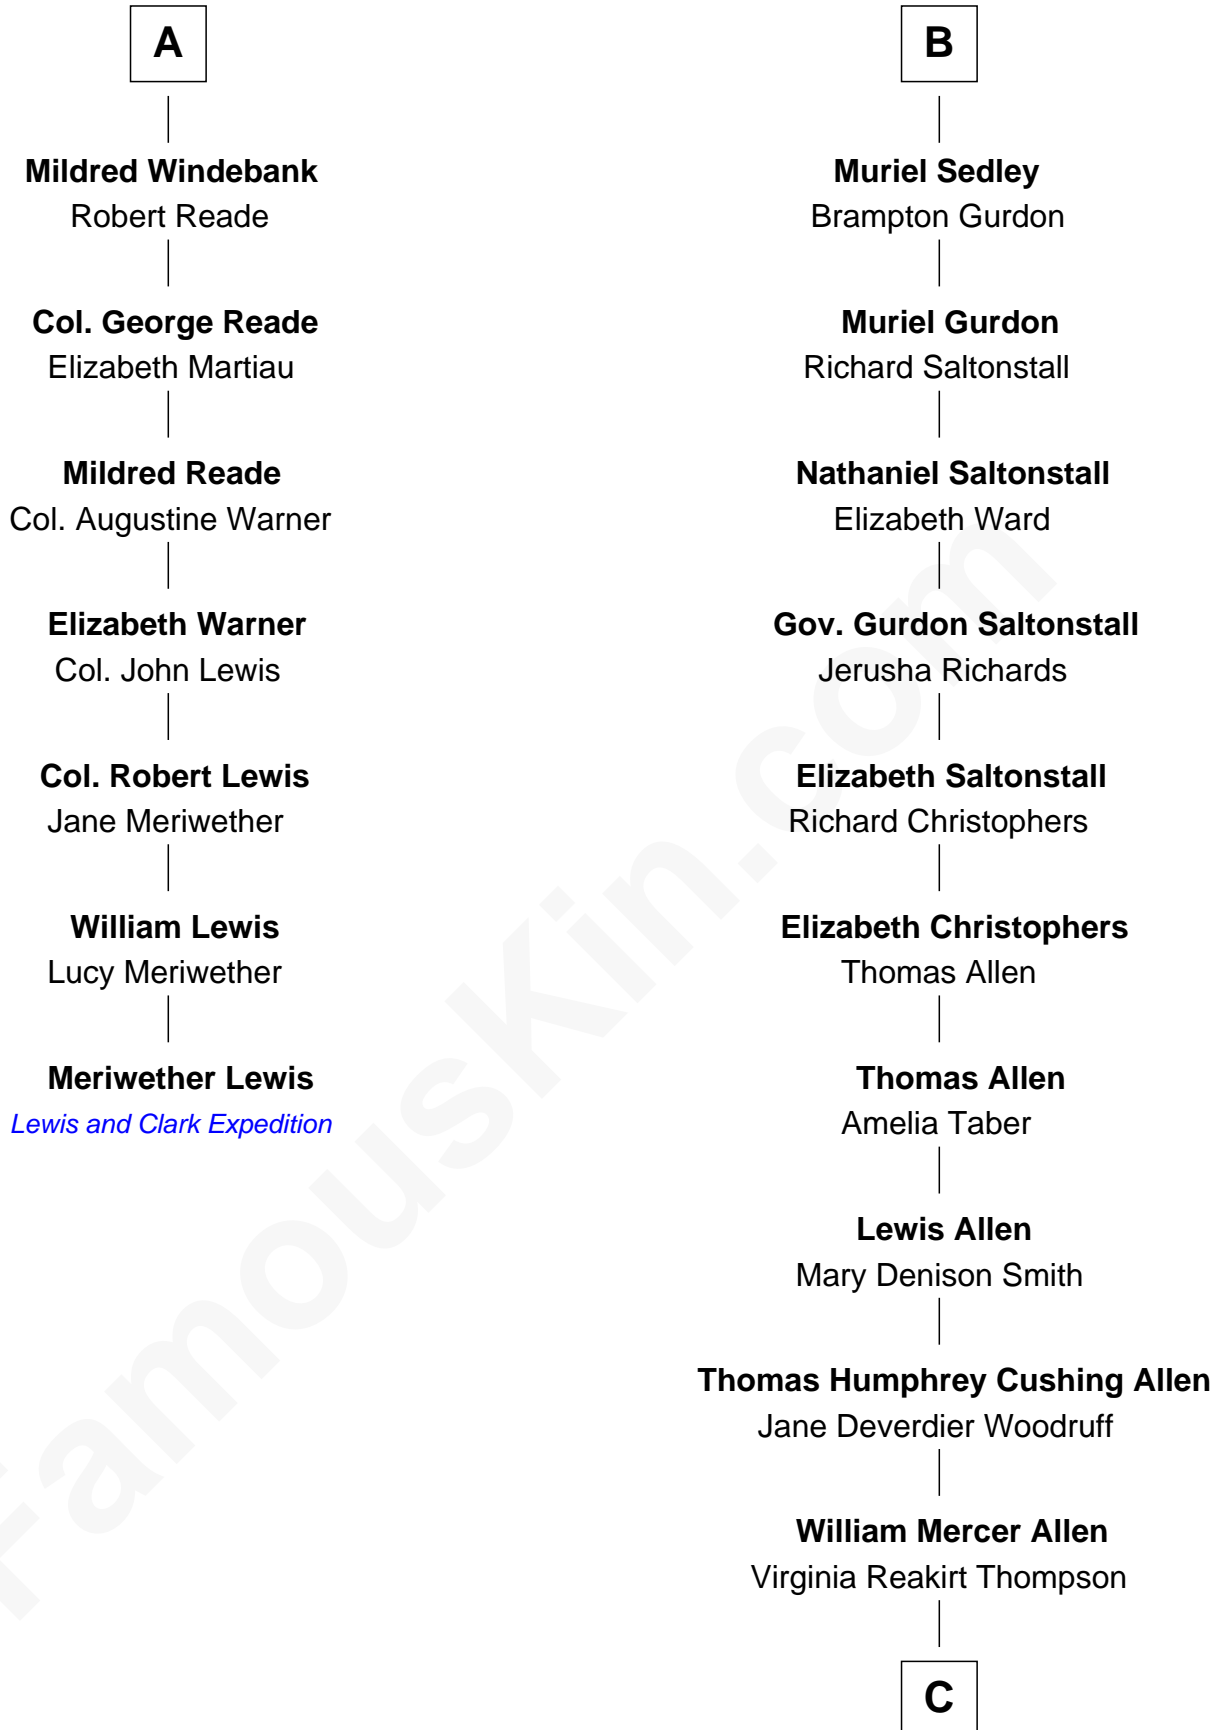

FamousKin.com Relationship Chart of

Meriwether Lewis

Lewis and Clark Expedition

13th cousin 6 times removed of

Ted Danson

TV Actor - "Cheers", "CSI"

C

Anna Louise Allen
Edward Bridge Danson

Edward Bridge Danson
Jessica Harriet MacMaster

Ted Danson
TV Actor - "Cheers", "CSI"

FamousKin.com