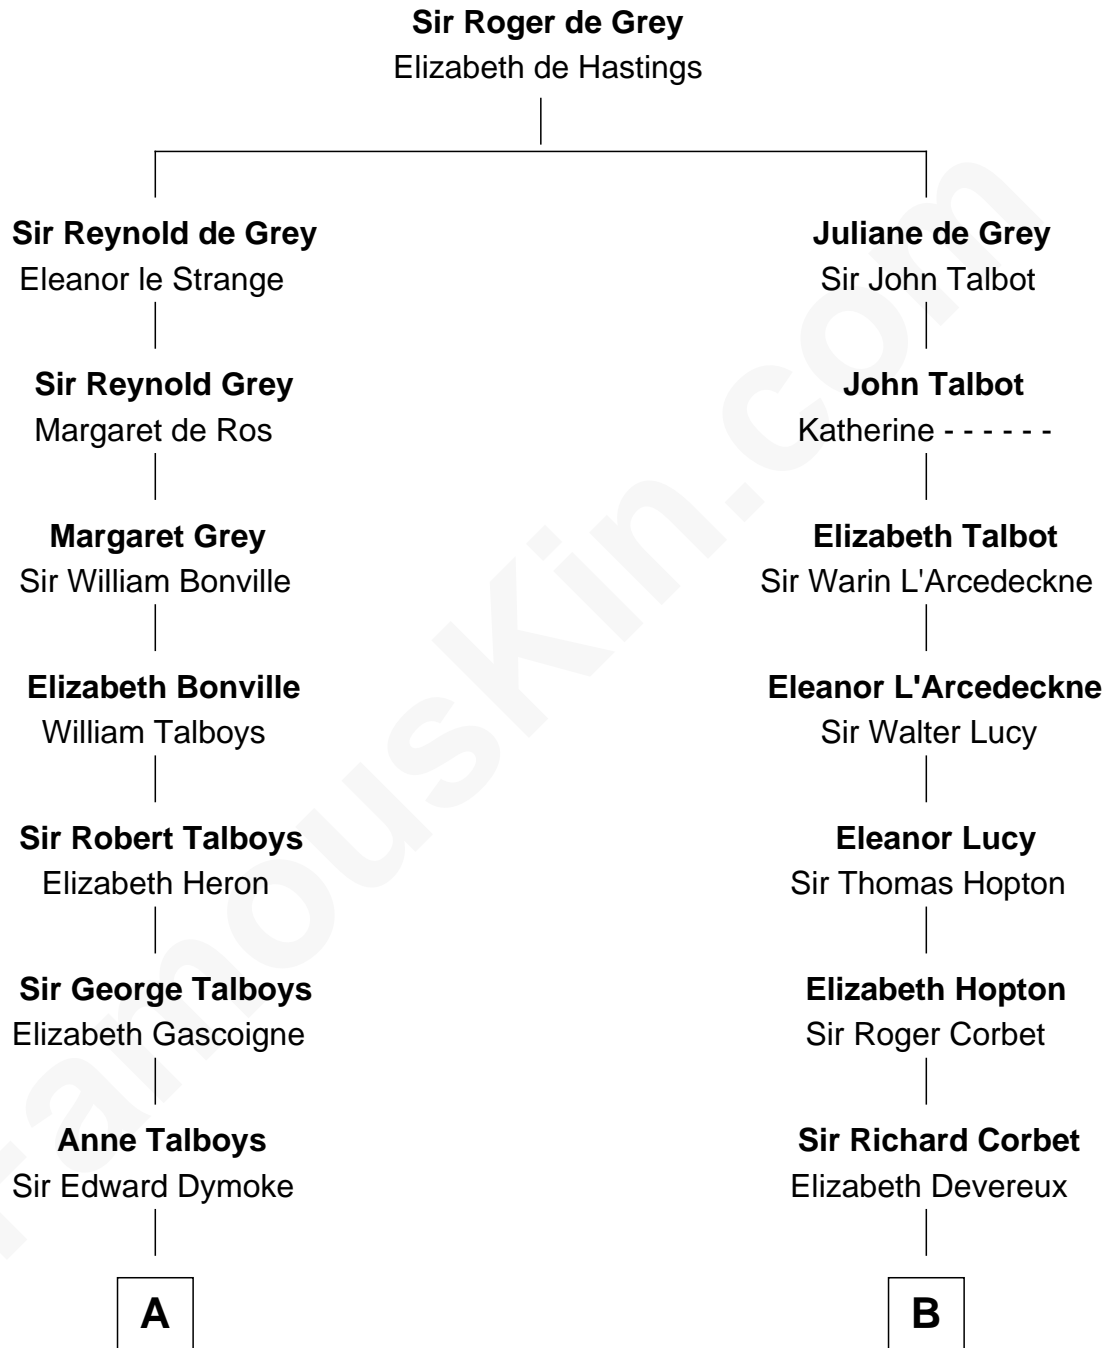

FamousKin.com Relationship Chart of

Meriwether Lewis

Lewis and Clark Expedition

14th cousin 6 times removed of

Orson Welles

Radio, Stage, and Movie Actor

C

Henry Hill Welles