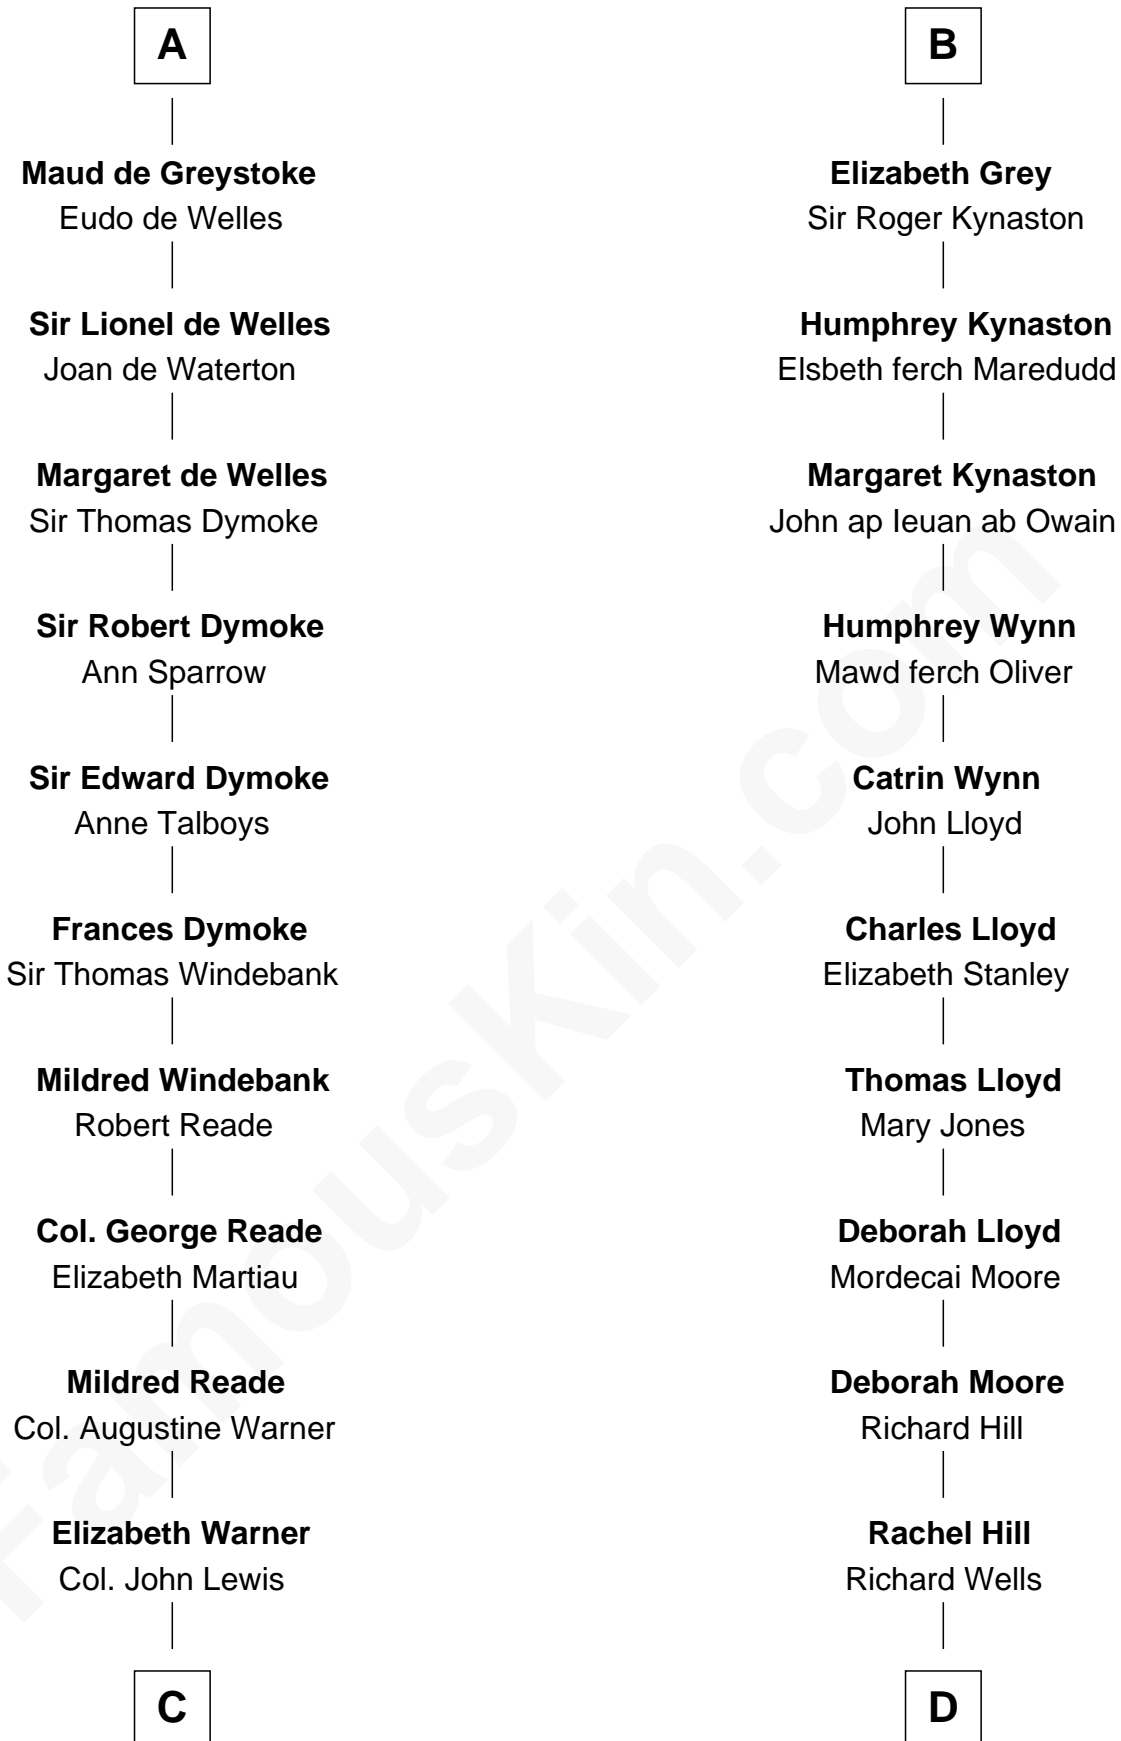

FamousKin.com Relationship Chart of

Meriwether Lewis

Lewis and Clark Expedition

19th cousin 2 times removed of

Orson Welles

Radio, Stage, and Movie Actor

John de Brienne
Berenguela of Leon

Jean de Brienne
Jeanne de Chateaudun

Louis of Acre
Agnes de Beaumont

Blanche de Brienne
Sir William de Fiennes

Henry de Beaumont
Alice Comyn

Margaret de Fiennes
Sir Edmund Mortimer

Isabella de Beaumont
Henry of Lancaster

Iseult de Mortimer
Sir Hugh I de Audley

Blanche of Lancaster
John of Gaunt

Alice de Audley
Sir Ralph de Greystoke

Henry IV, King of England
Mary de Bohun

Sir William de Greystoke
Joan FitzHenry

Humphrey Plantagenet

Sir Ralph de Greystoke
Katherine de Clifford

Antigone Plantagenet
Henry Grey

A

B

C

Col. Robert Lewis

Jane Meriwether

William Lewis

Lucy Meriwether