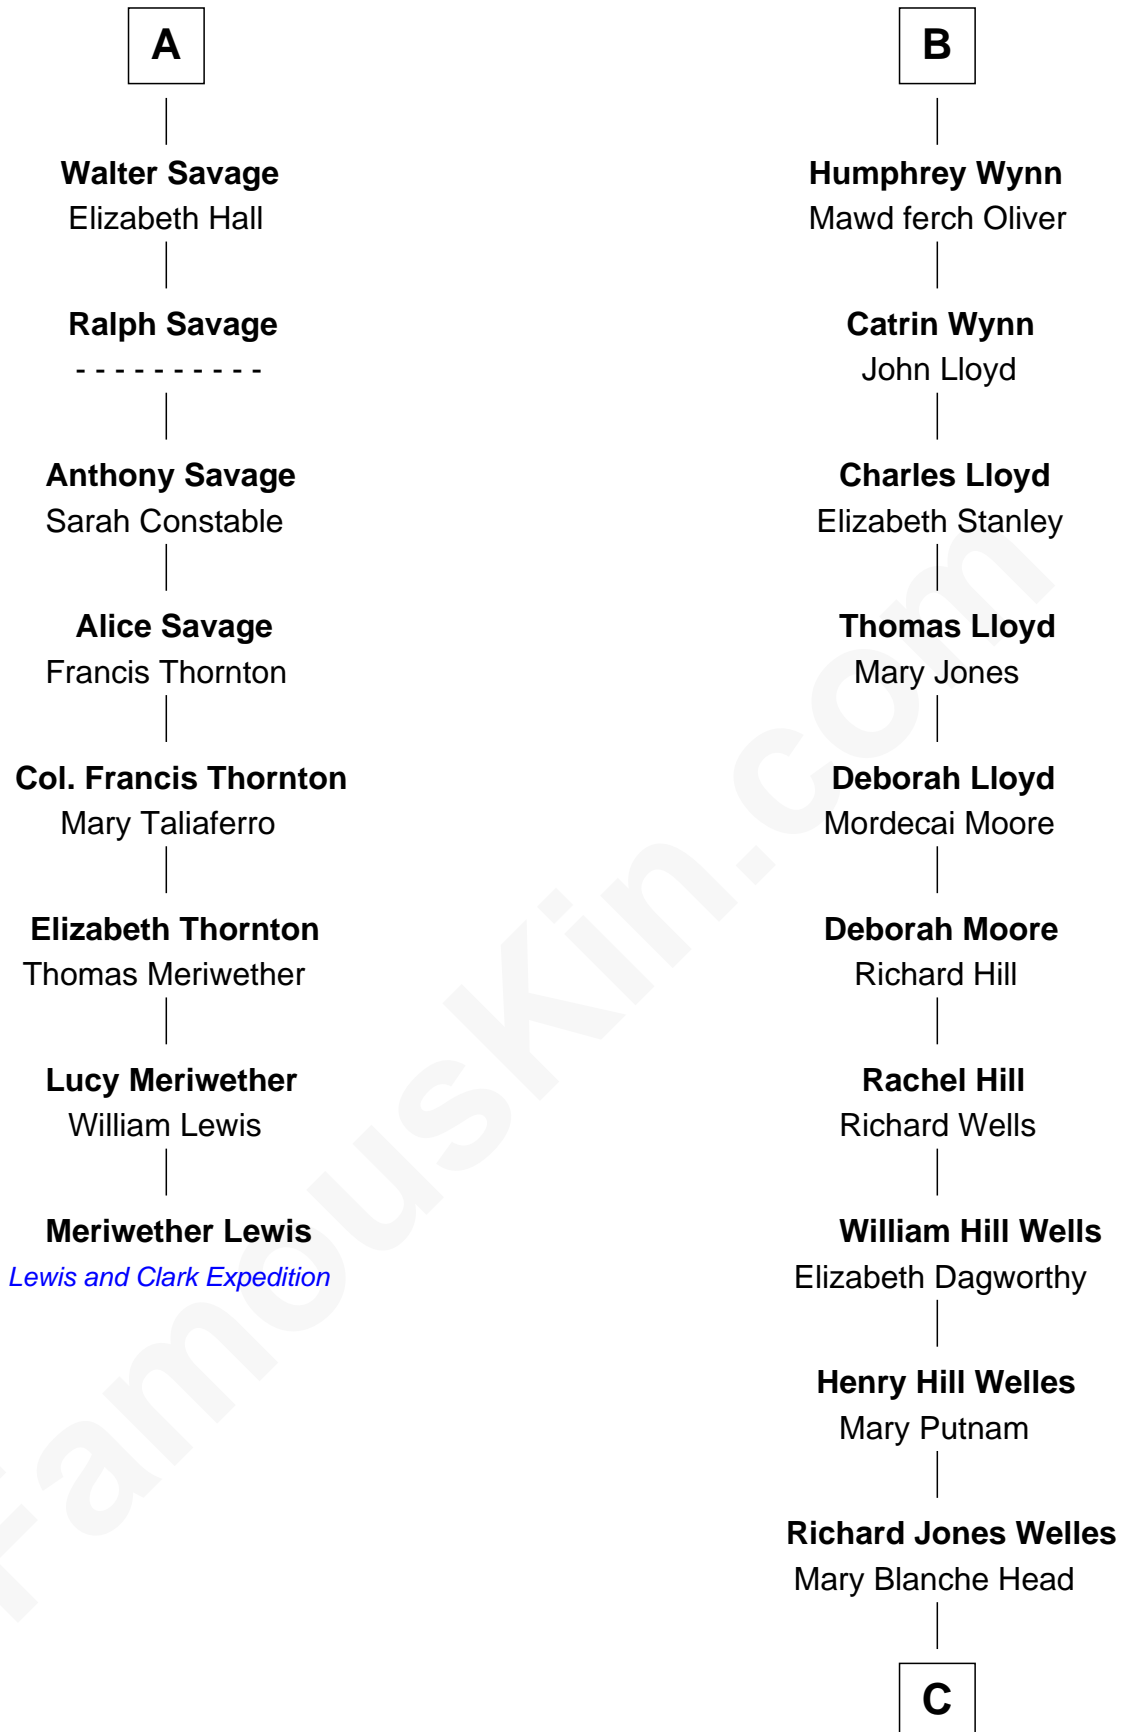

# FamousKin.com Relationship Chart of

**Meriwether Lewis**

*Lewis and Clark Expedition*

14th cousin 4 times removed of

**Orson Welles**

*Radio, Stage, and Movie Actor*

**C**

|  
**Richard Head Welles**