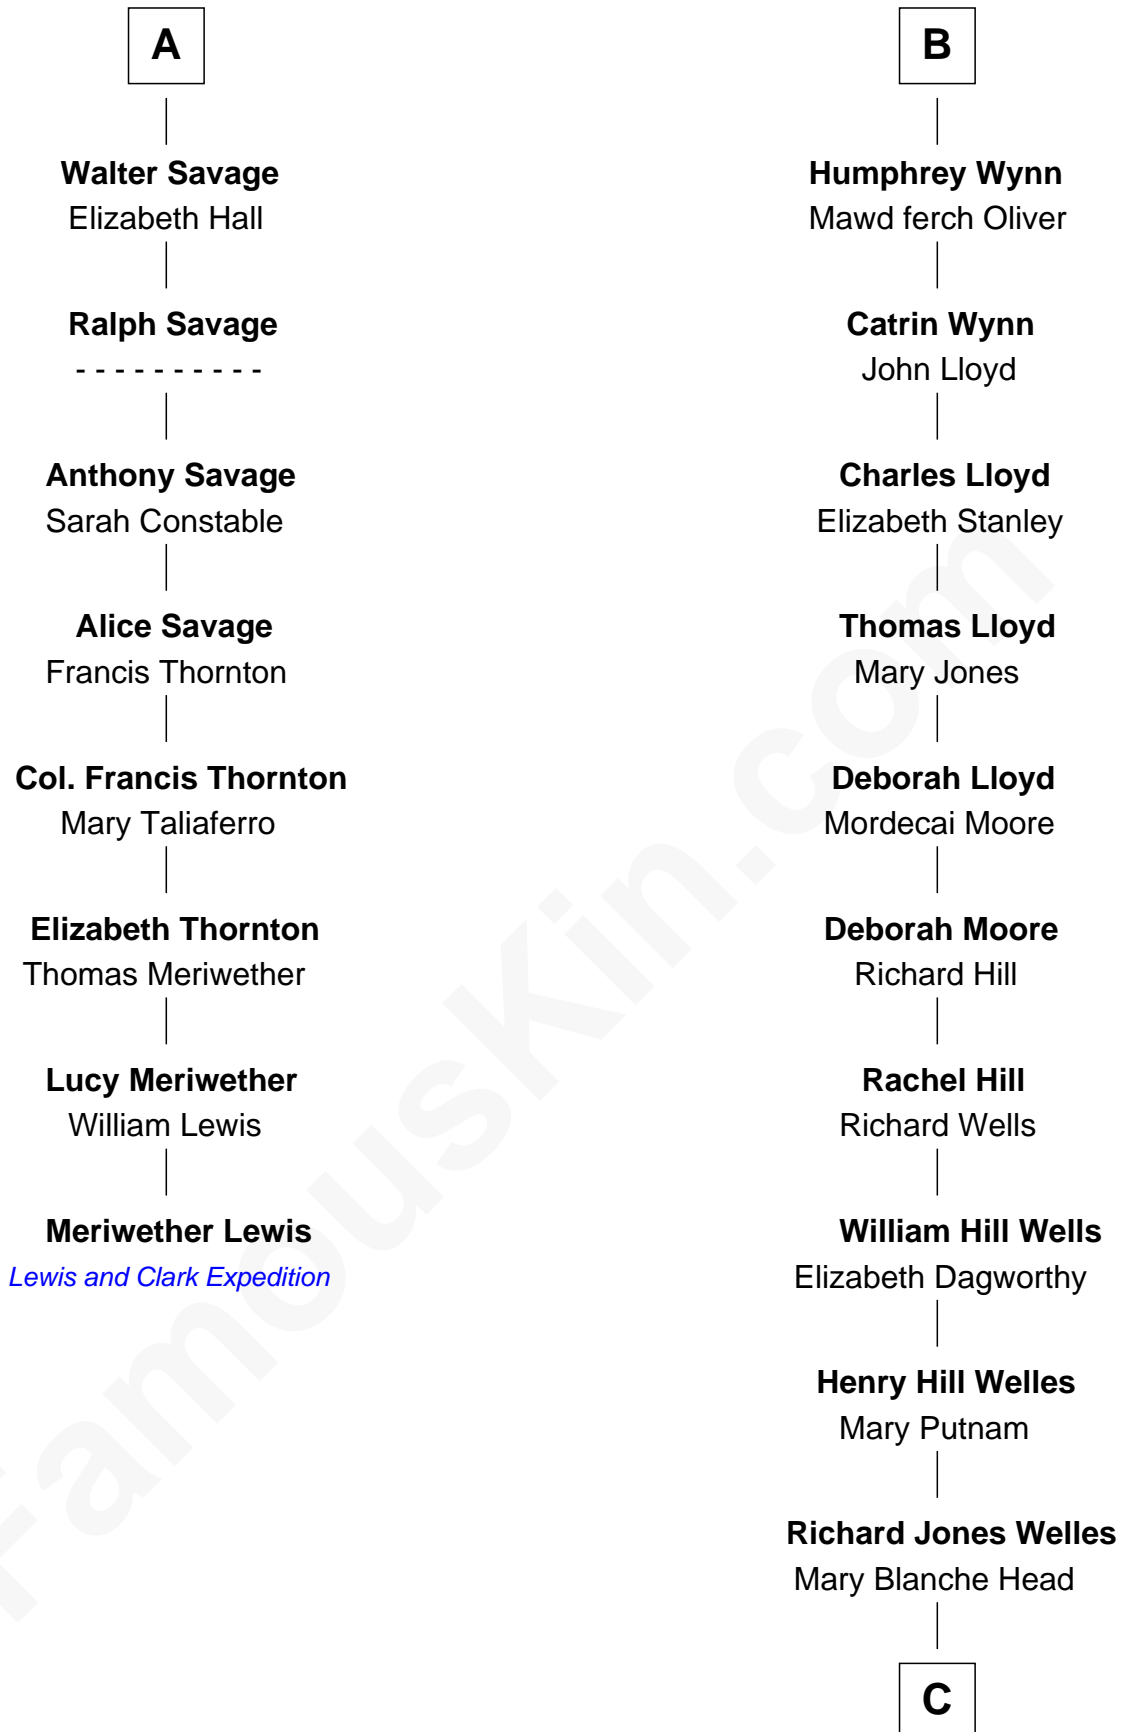

FamousKin.com Relationship Chart of

Meriwether Lewis

Lewis and Clark Expedition

14th cousin 4 times removed of

Orson Welles

Radio, Stage, and Movie Actor

C

|
Richard Head Welles