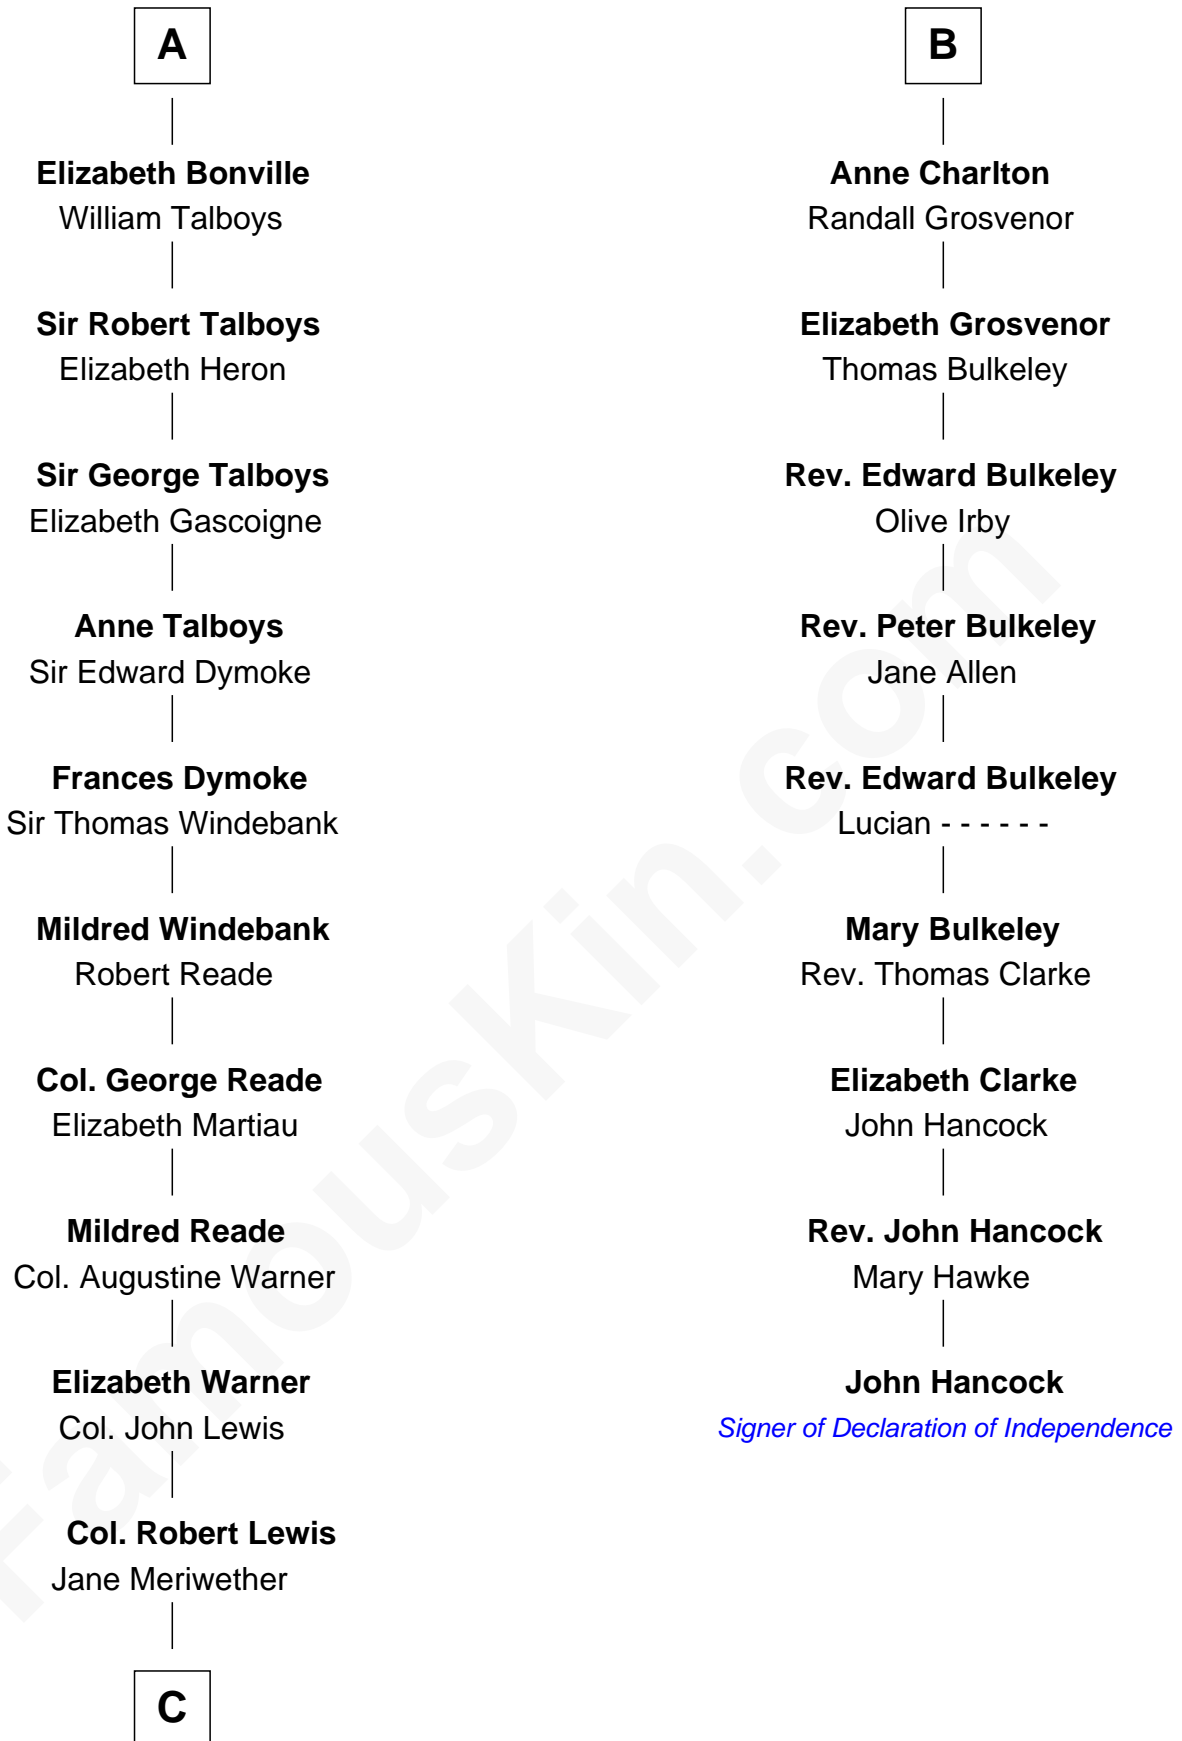

FamousKin.com Relationship Chart of

Meriwether Lewis

Lewis and Clark Expedition

15th cousin 3 times removed of

John Hancock

Signer of the Declaration of Independence

Sir Roger de Somery

Nichole d'Aubenev

Margaret - - - - -

Mary Corbet

Robert Charlton

Richard Charlton

Elizabeth Mainwaring

B

C

—
William Lewis
Lucy Meriwether

—
Meriwether Lewis
Lewis and Clark Expedition

FamousKin.com