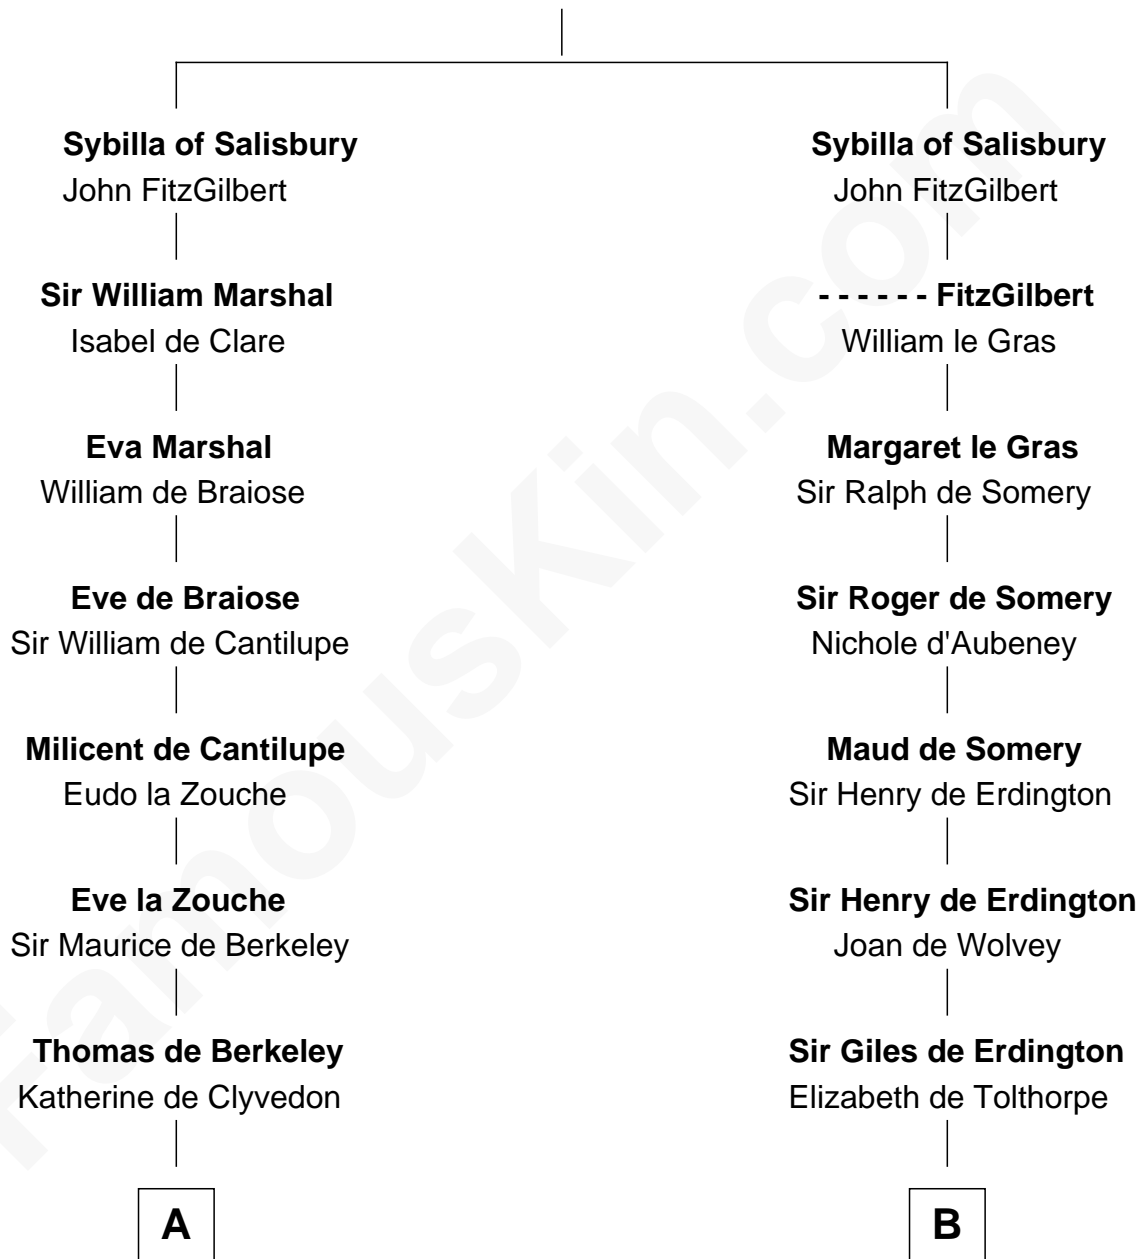

# FamousKin.com Relationship Chart of

**Meriwether Lewis**

*Lewis and Clark Expedition*

19th cousin 1 time removed of

**John Hancock**

*Signer of the Declaration of Independence*

Walter of Salisbury

**C**

**Elizabeth Warner**

Col. John Lewis

**Col. Robert Lewis**

Jane Meriwether

**William Lewis**

Lucy Meriwether

**Meriwether Lewis**

*Lewis and Clark Expedition*

**D**

**Elizabeth Clarke**

John Hancock

**Rev. John Hancock**

Mary Hawke

**John Hancock**

*Signer of Declaration of Independence*

FamousKin.com