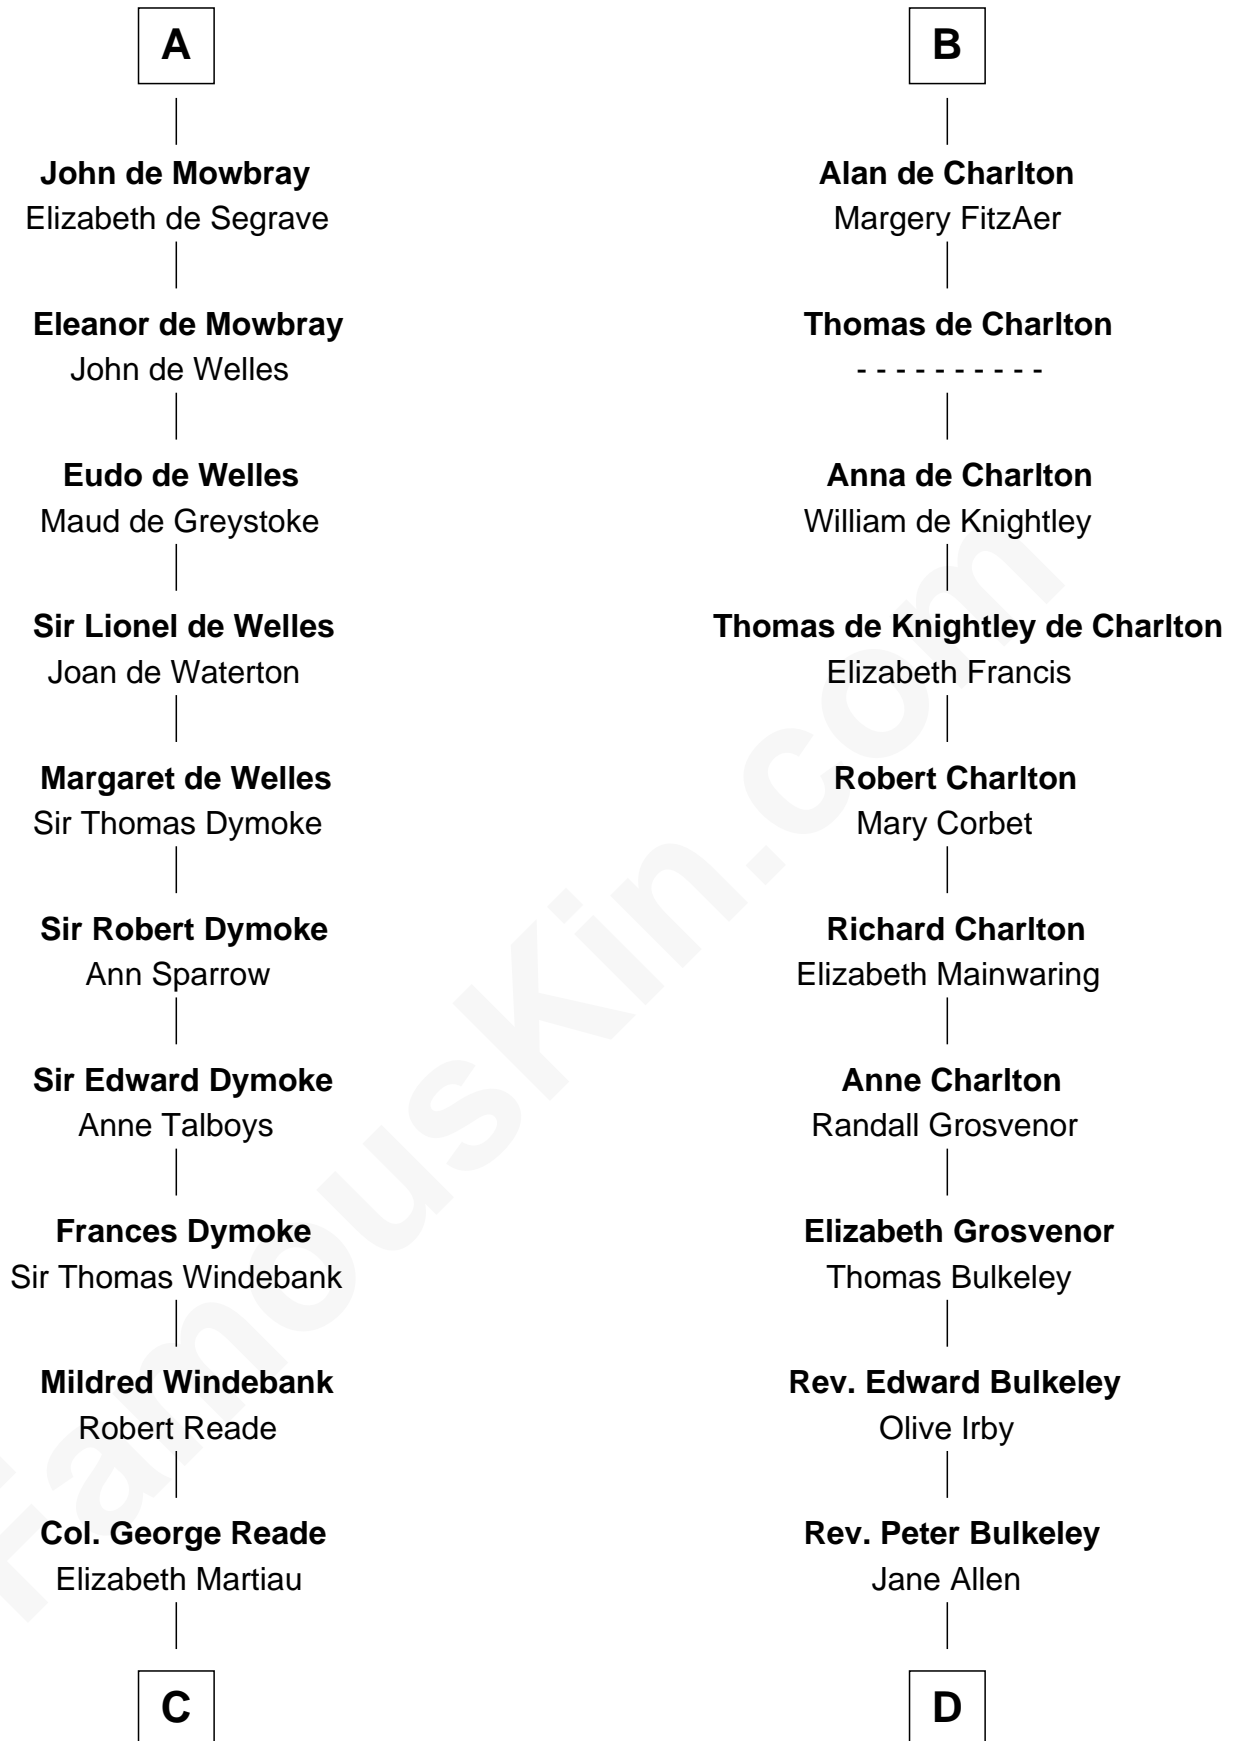

FamousKin.com Relationship Chart of

Meriwether Lewis

Lewis and Clark Expedition

21st cousin of

John Hancock

Signer of the Declaration of Independence

C

Mildred Reade
Col. Augustine Warner

Elizabeth Warner
Col. John Lewis

Col. Robert Lewis
Jane Meriwether

William Lewis
Lucy Meriwether

Meriwether Lewis
Lewis and Clark Expedition

D

Rev. Edward Bulkeley
Lucian - - - - -

Mary Bulkeley
Rev. Thomas Clarke