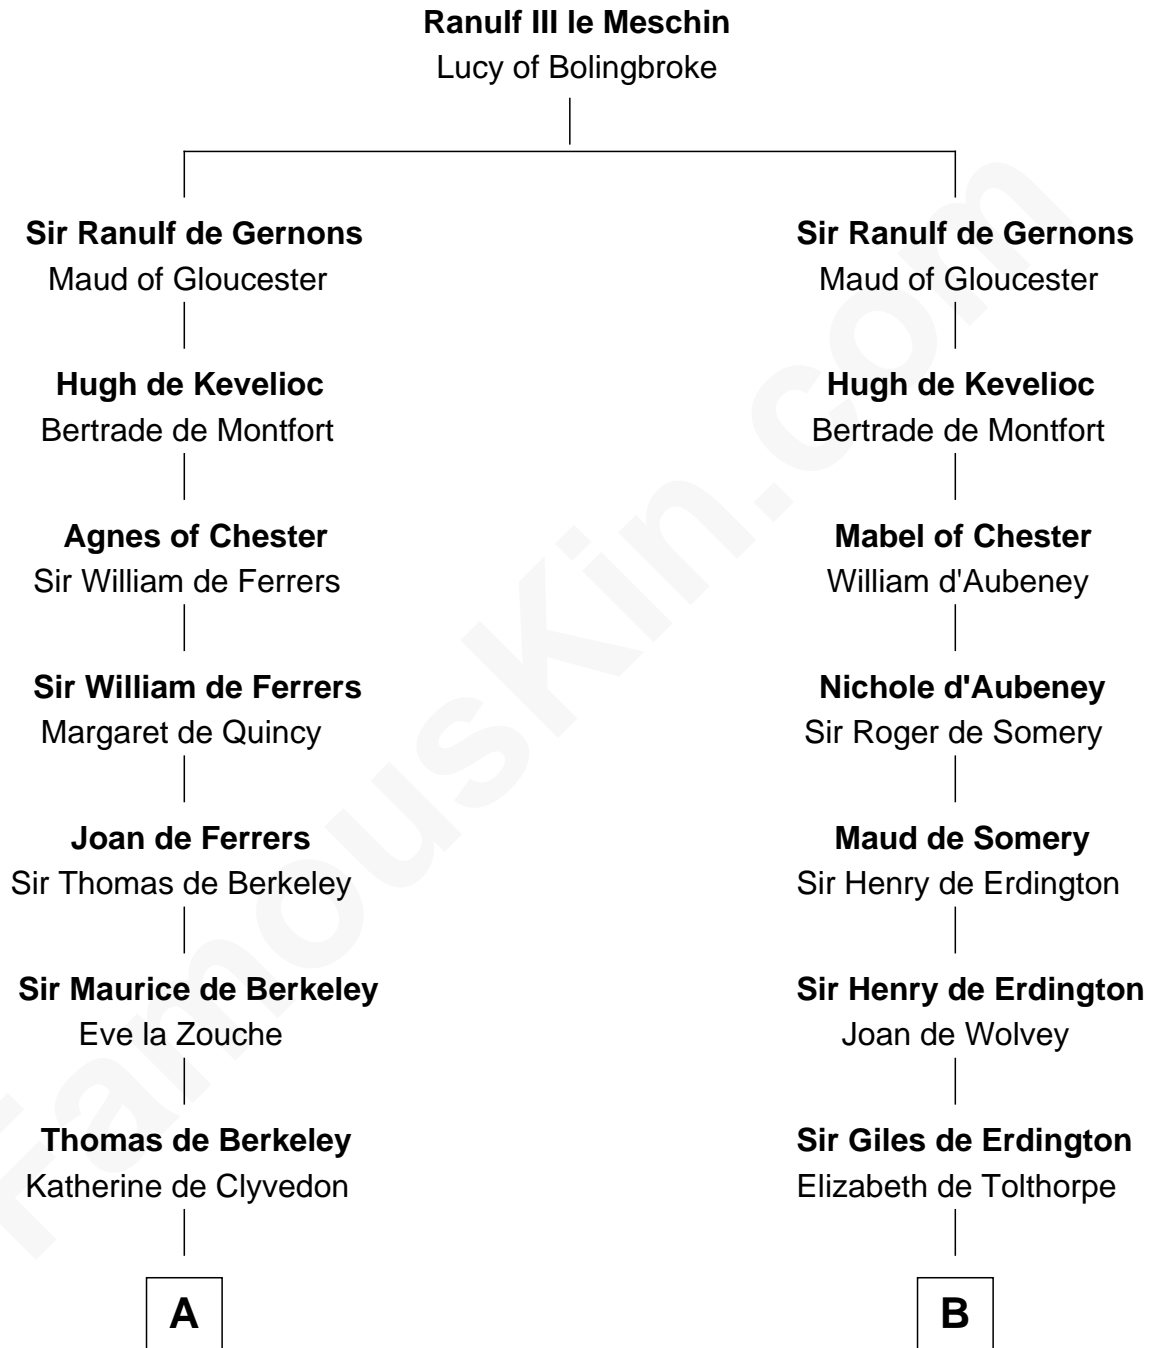

FamousKin.com Relationship Chart of

Meriwether Lewis

Lewis and Clark Expedition

19th cousin 1 time removed of

John Hancock

Signer of the Declaration of Independence

C

Elizabeth Warner

Col. John Lewis

Col. Robert Lewis

Jane Meriwether

William Lewis

Lucy Meriwether

Meriwether Lewis

Lewis and Clark Expedition

D