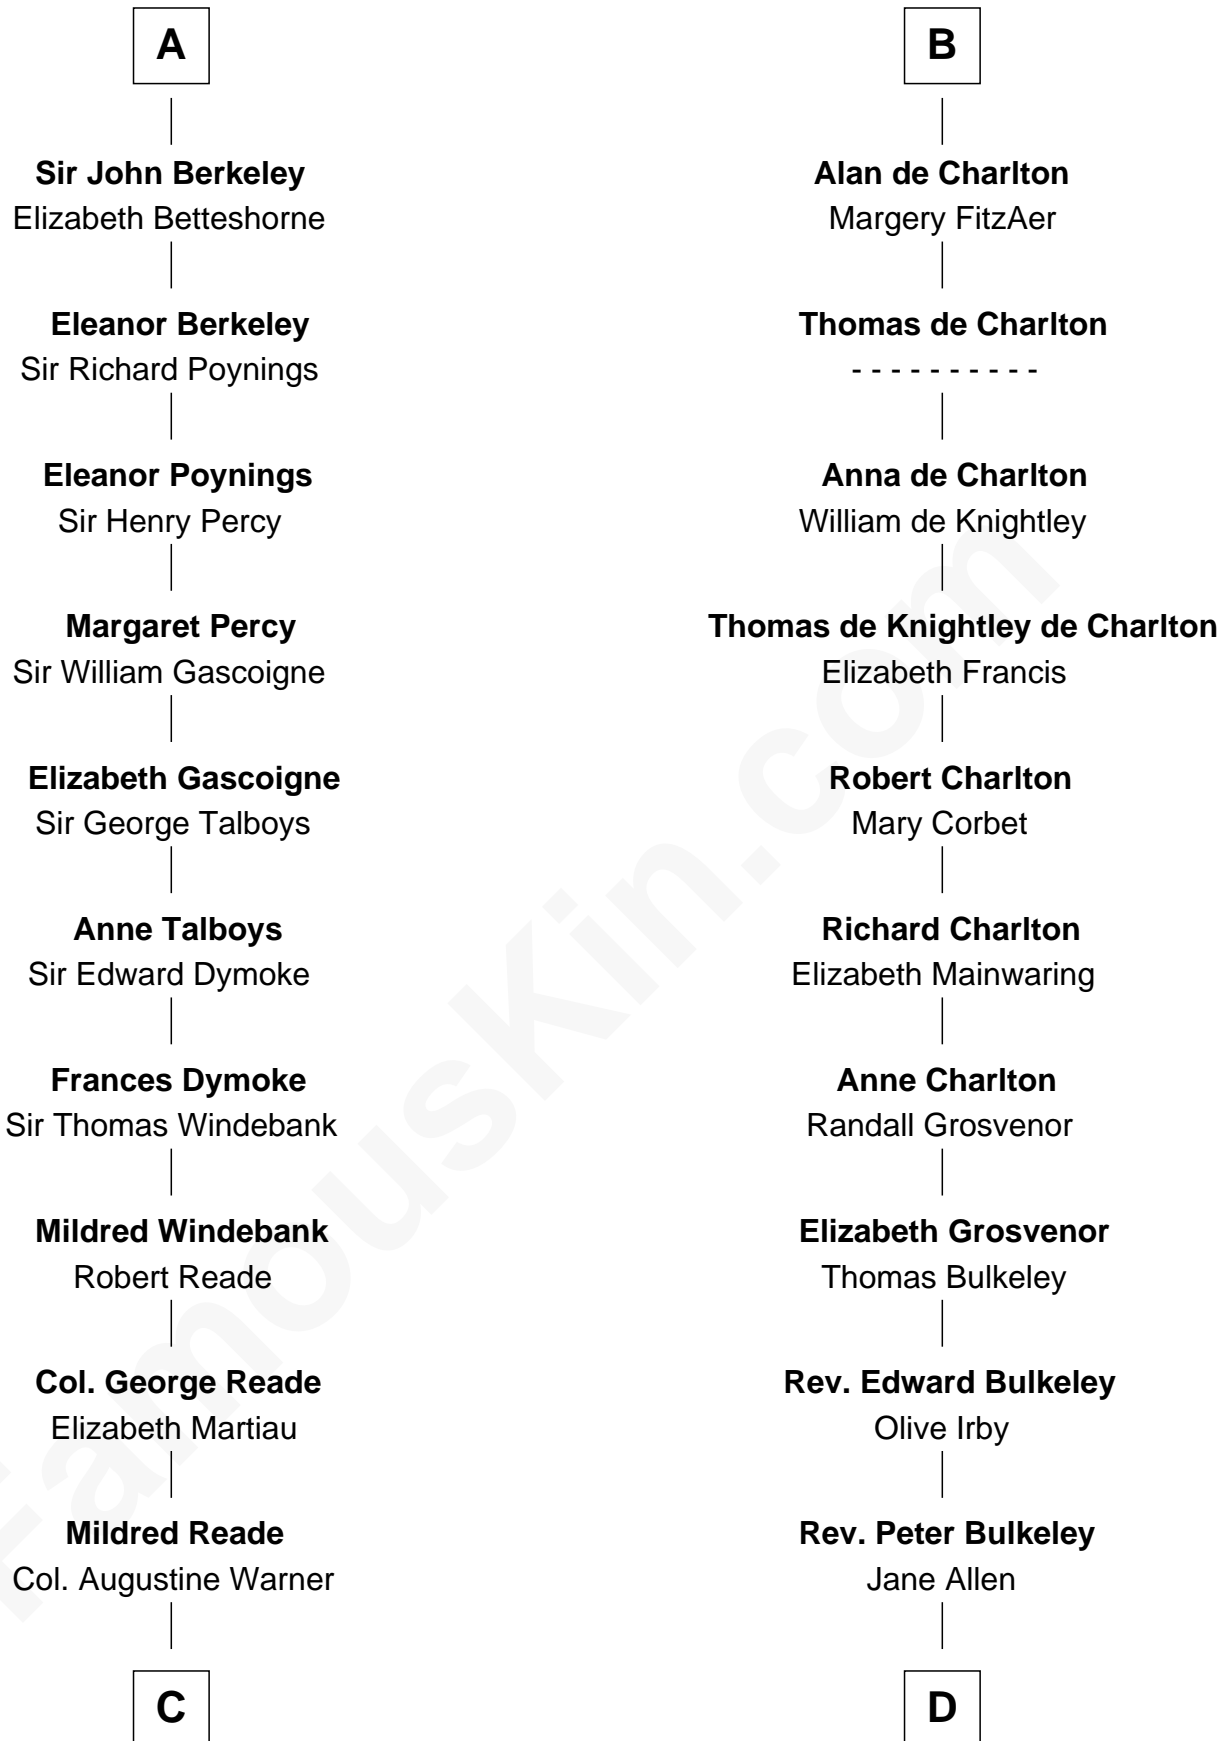

FamousKin.com Relationship Chart of

Meriwether Lewis

Lewis and Clark Expedition

20th cousin 1 time removed of

John Hancock

Signer of the Declaration of Independence

Saher I de Quincy

Maud de St. Liz

C

Elizabeth Warner

Col. John Lewis

Col. Robert Lewis

Jane Meriwether

William Lewis

Lucy Meriwether

Meriwether Lewis