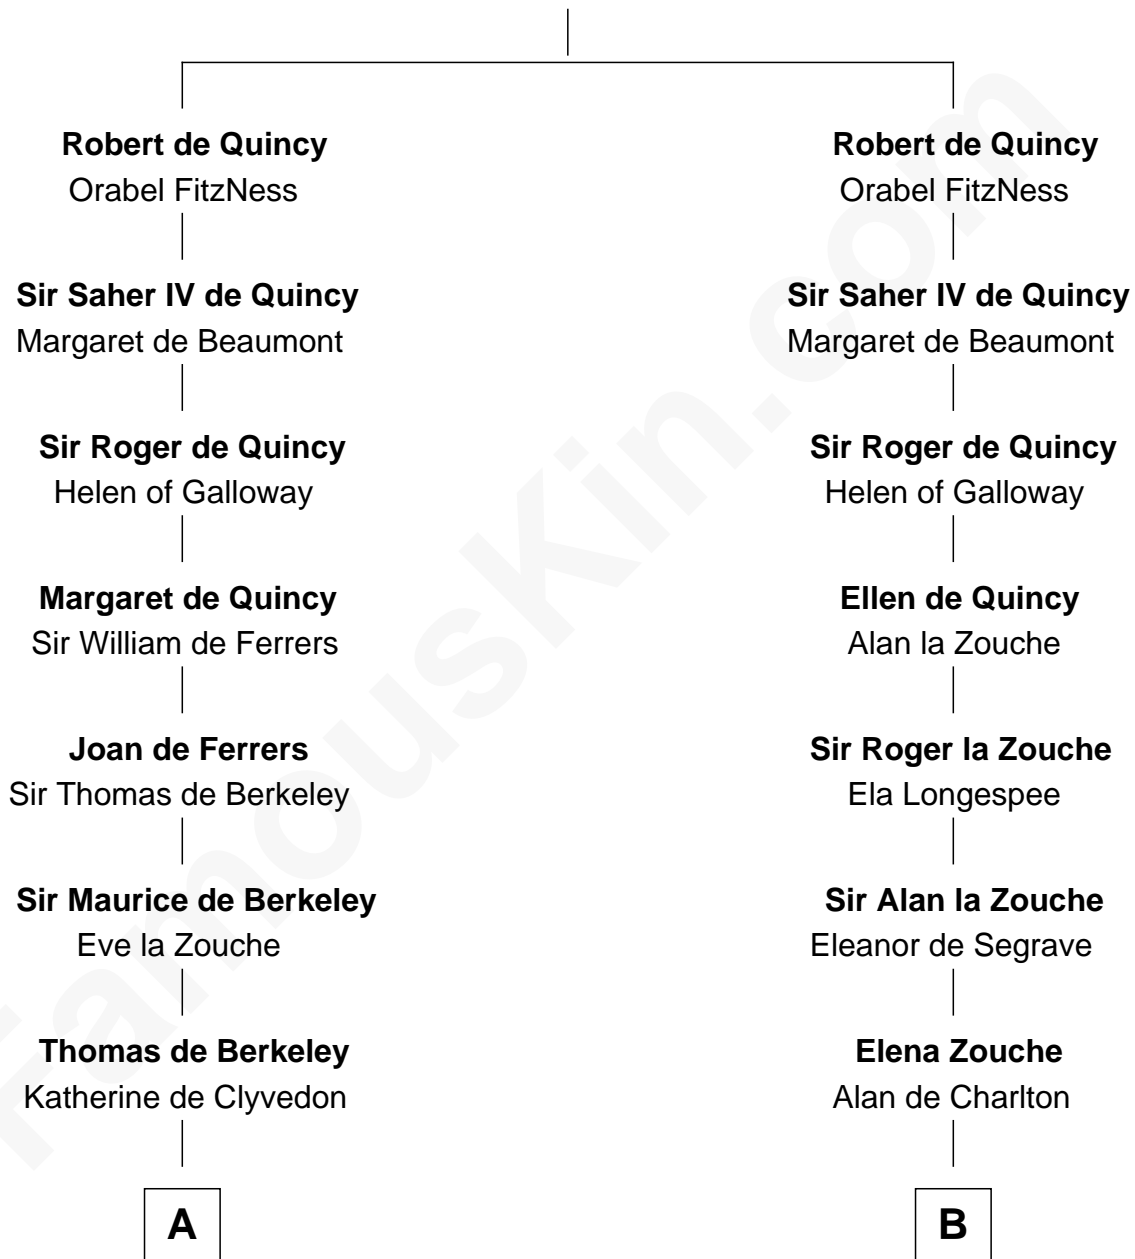

FamousKin.com Relationship Chart of

Meriwether Lewis

Lewis and Clark Expedition

20th cousin 1 time removed of

John Hancock

Signer of the Declaration of Independence

Saher I de Quincy

Maud de St. Liz

C

Elizabeth Warner

Col. John Lewis

Col. Robert Lewis

Jane Meriwether

William Lewis

Lucy Meriwether

Meriwether Lewis