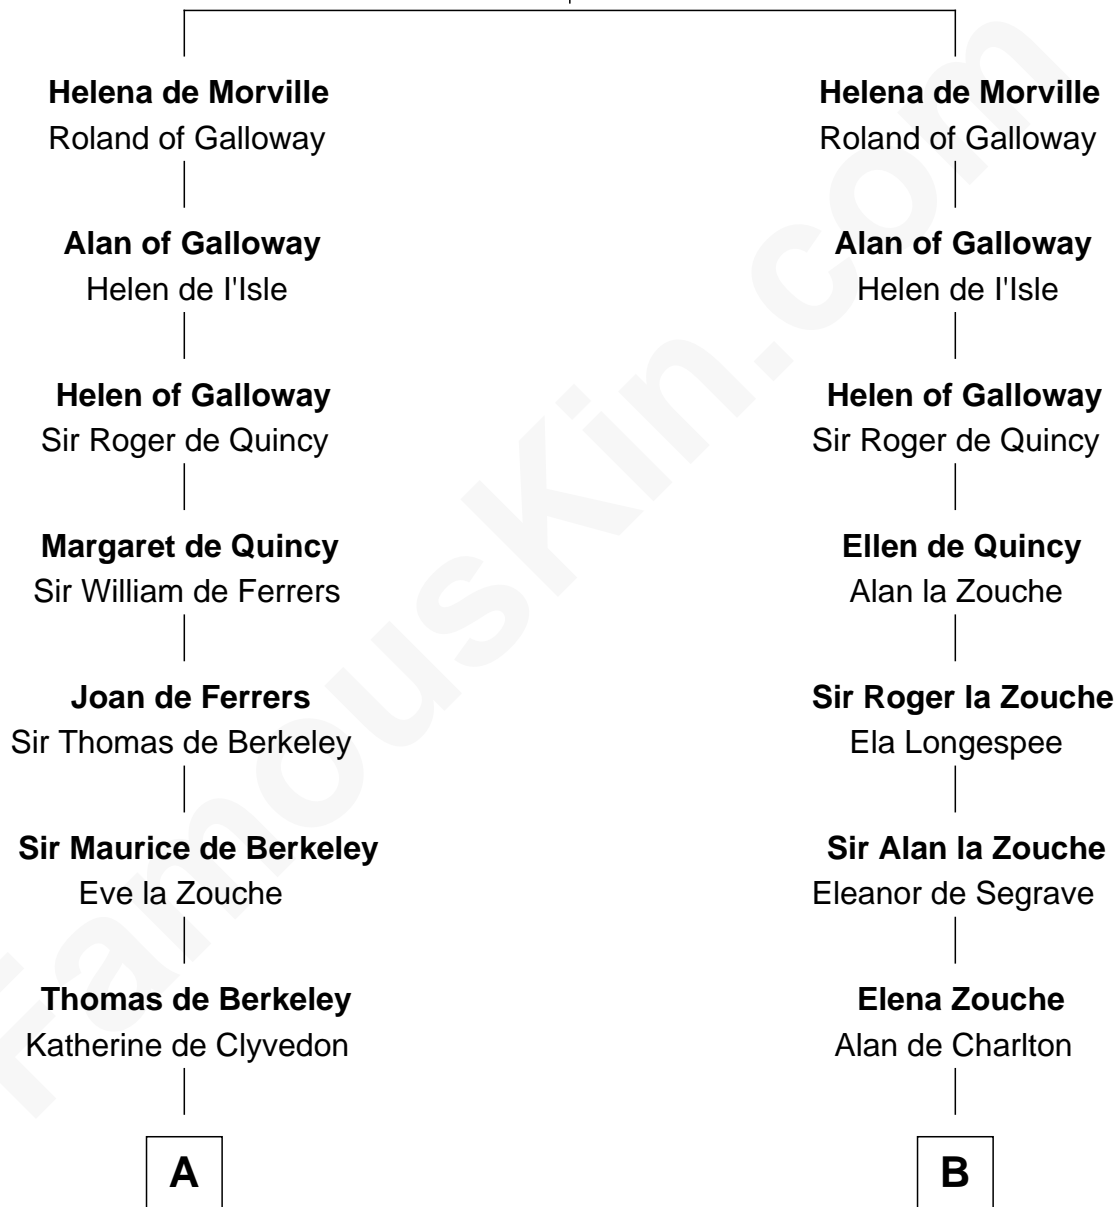

FamousKin.com Relationship Chart of

Meriwether Lewis

Lewis and Clark Expedition

20th cousin 1 time removed of

John Hancock

Signer of the Declaration of Independence

Richard de Morville

Avice of Lancaster

C

Elizabeth Warner

Col. John Lewis

Col. Robert Lewis

Jane Meriwether

William Lewis

Lucy Meriwether

Meriwether Lewis