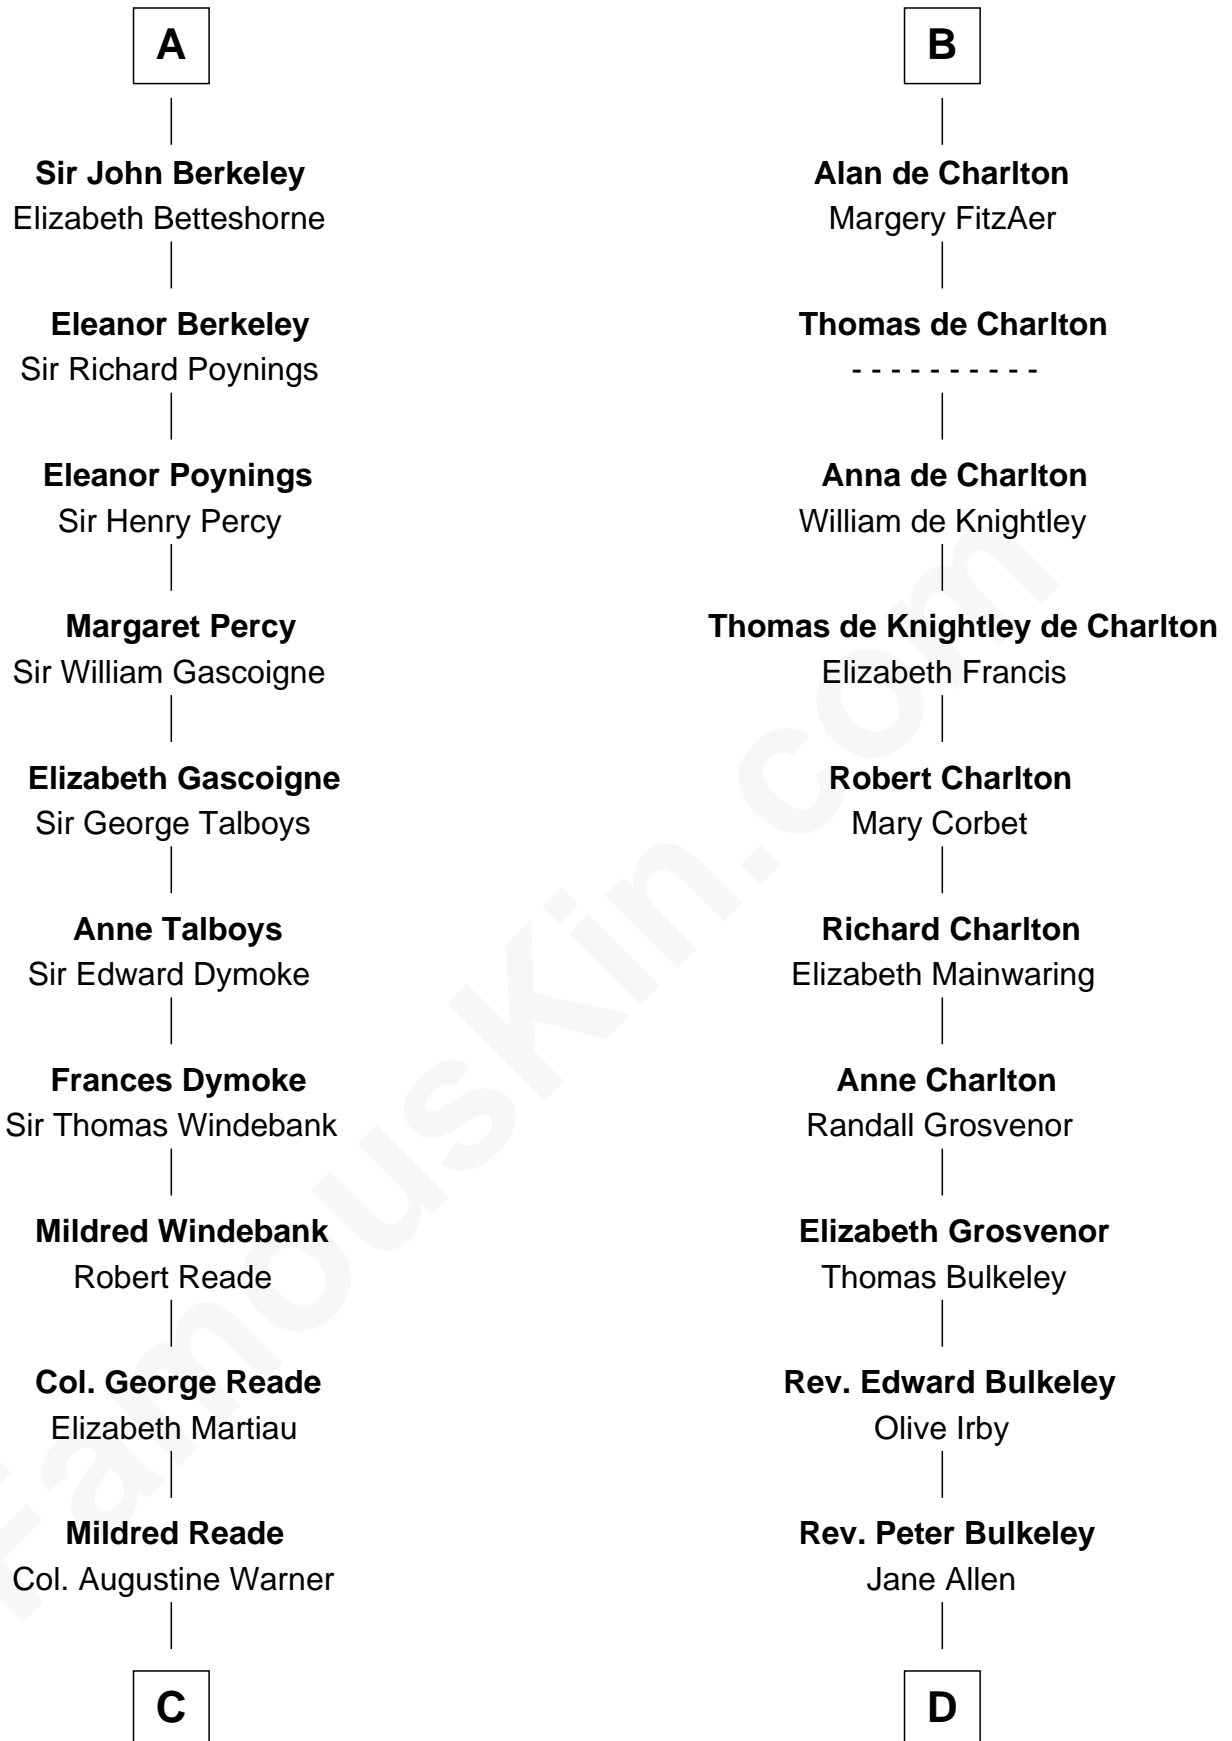

FamousKin.com Relationship Chart of

Meriwether Lewis

Lewis and Clark Expedition

20th cousin 1 time removed of

John Hancock

Signer of the Declaration of Independence

Richard de Morville

Avice of Lancaster

C

Elizabeth Warner

Col. John Lewis

Col. Robert Lewis

Jane Meriwether

William Lewis

Lucy Meriwether

Meriwether Lewis