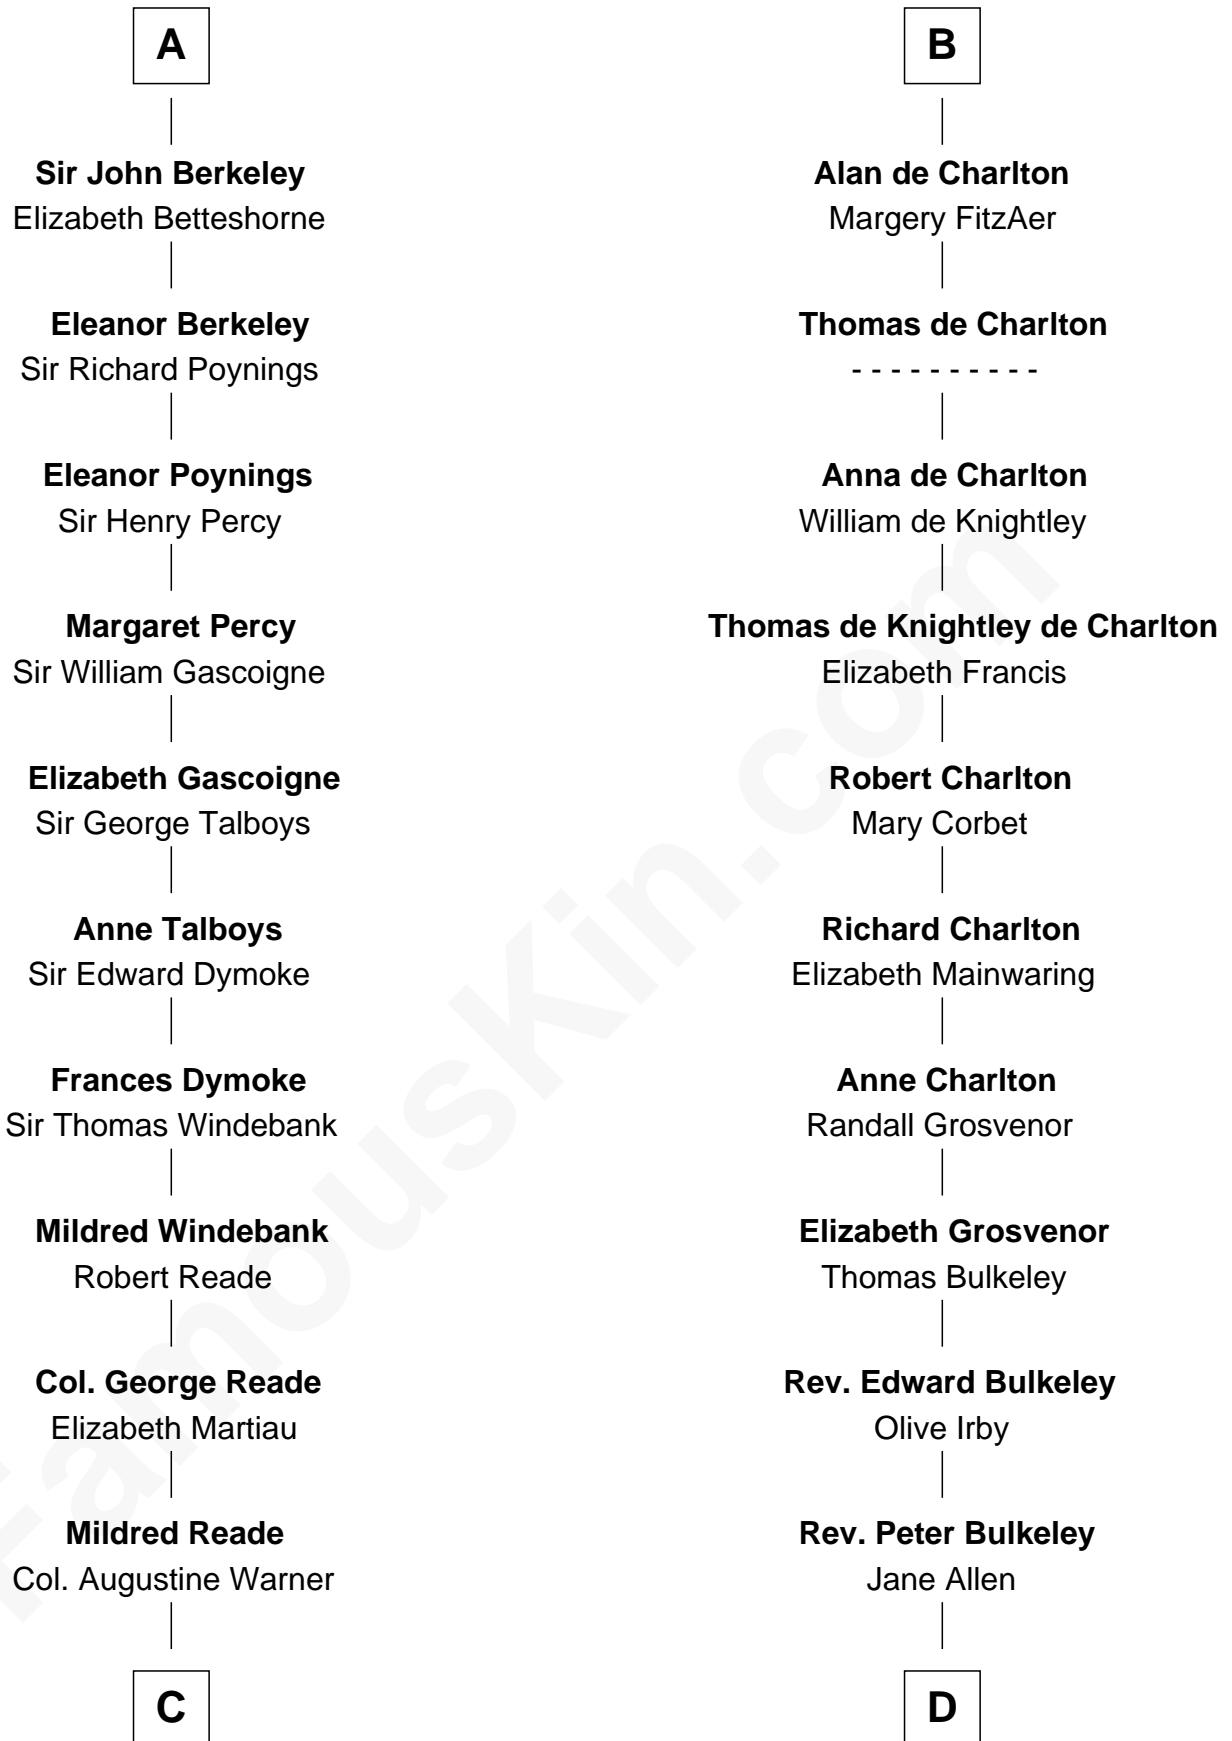

FamousKin.com Relationship Chart of

Meriwether Lewis

Lewis and Clark Expedition

20th cousin 1 time removed of

John Hancock

Signer of the Declaration of Independence

Uhtred of Galloway

Gunnild of Dunbar

C

Elizabeth Warner

Col. John Lewis

Col. Robert Lewis

Jane Meriwether

William Lewis

Lucy Meriwether

Meriwether Lewis