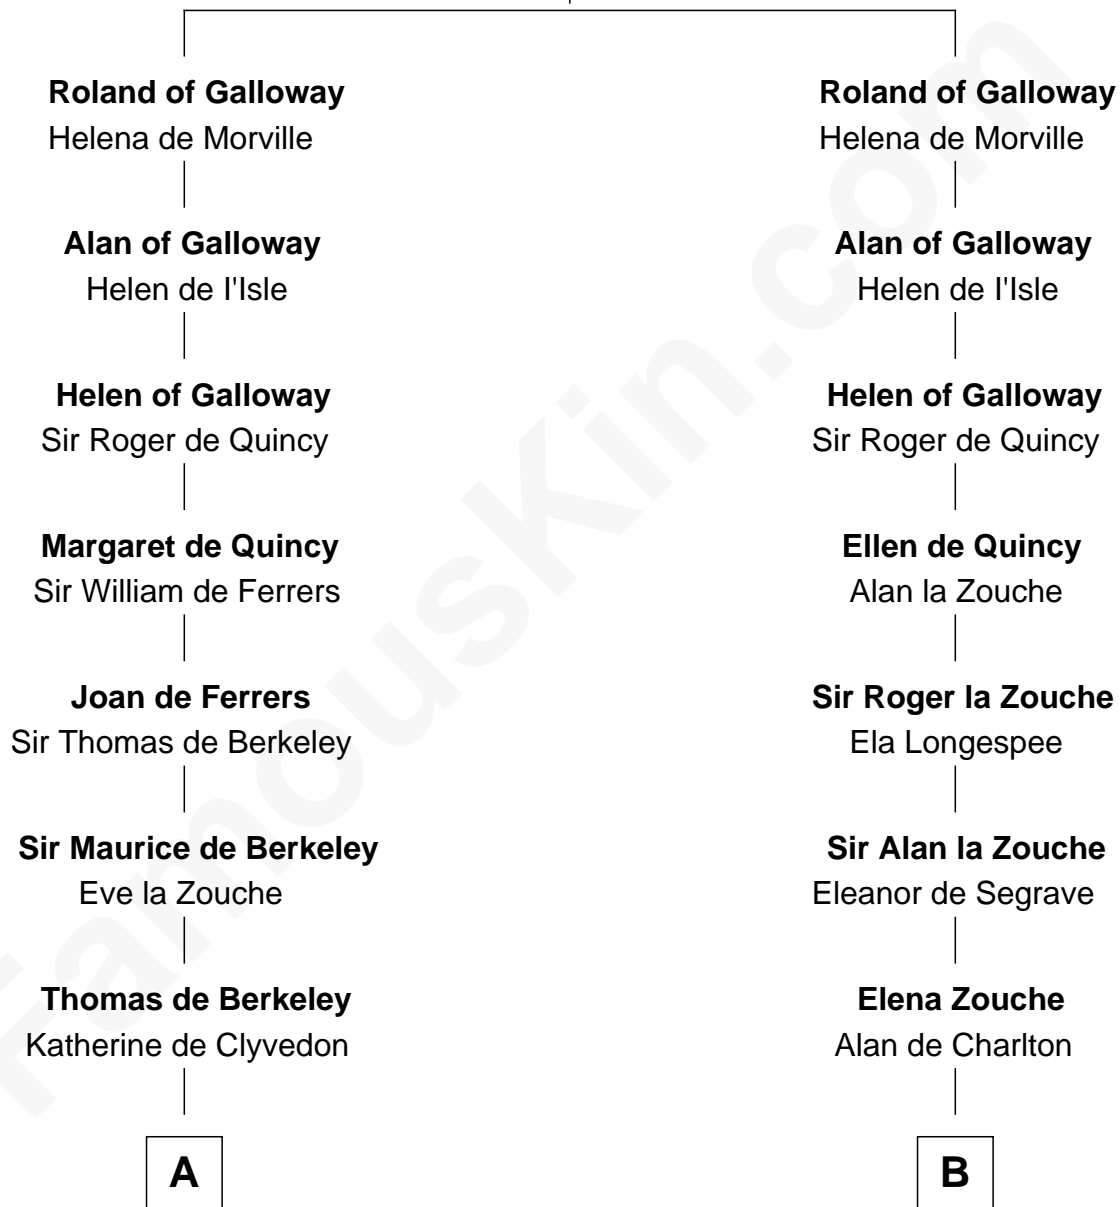

FamousKin.com Relationship Chart of

Meriwether Lewis

Lewis and Clark Expedition

20th cousin 1 time removed of

John Hancock

Signer of the Declaration of Independence

Uhtred of Galloway

Gunnild of Dunbar

C

Elizabeth Warner

Col. John Lewis

Col. Robert Lewis

Jane Meriwether

William Lewis

Lucy Meriwether

Meriwether Lewis