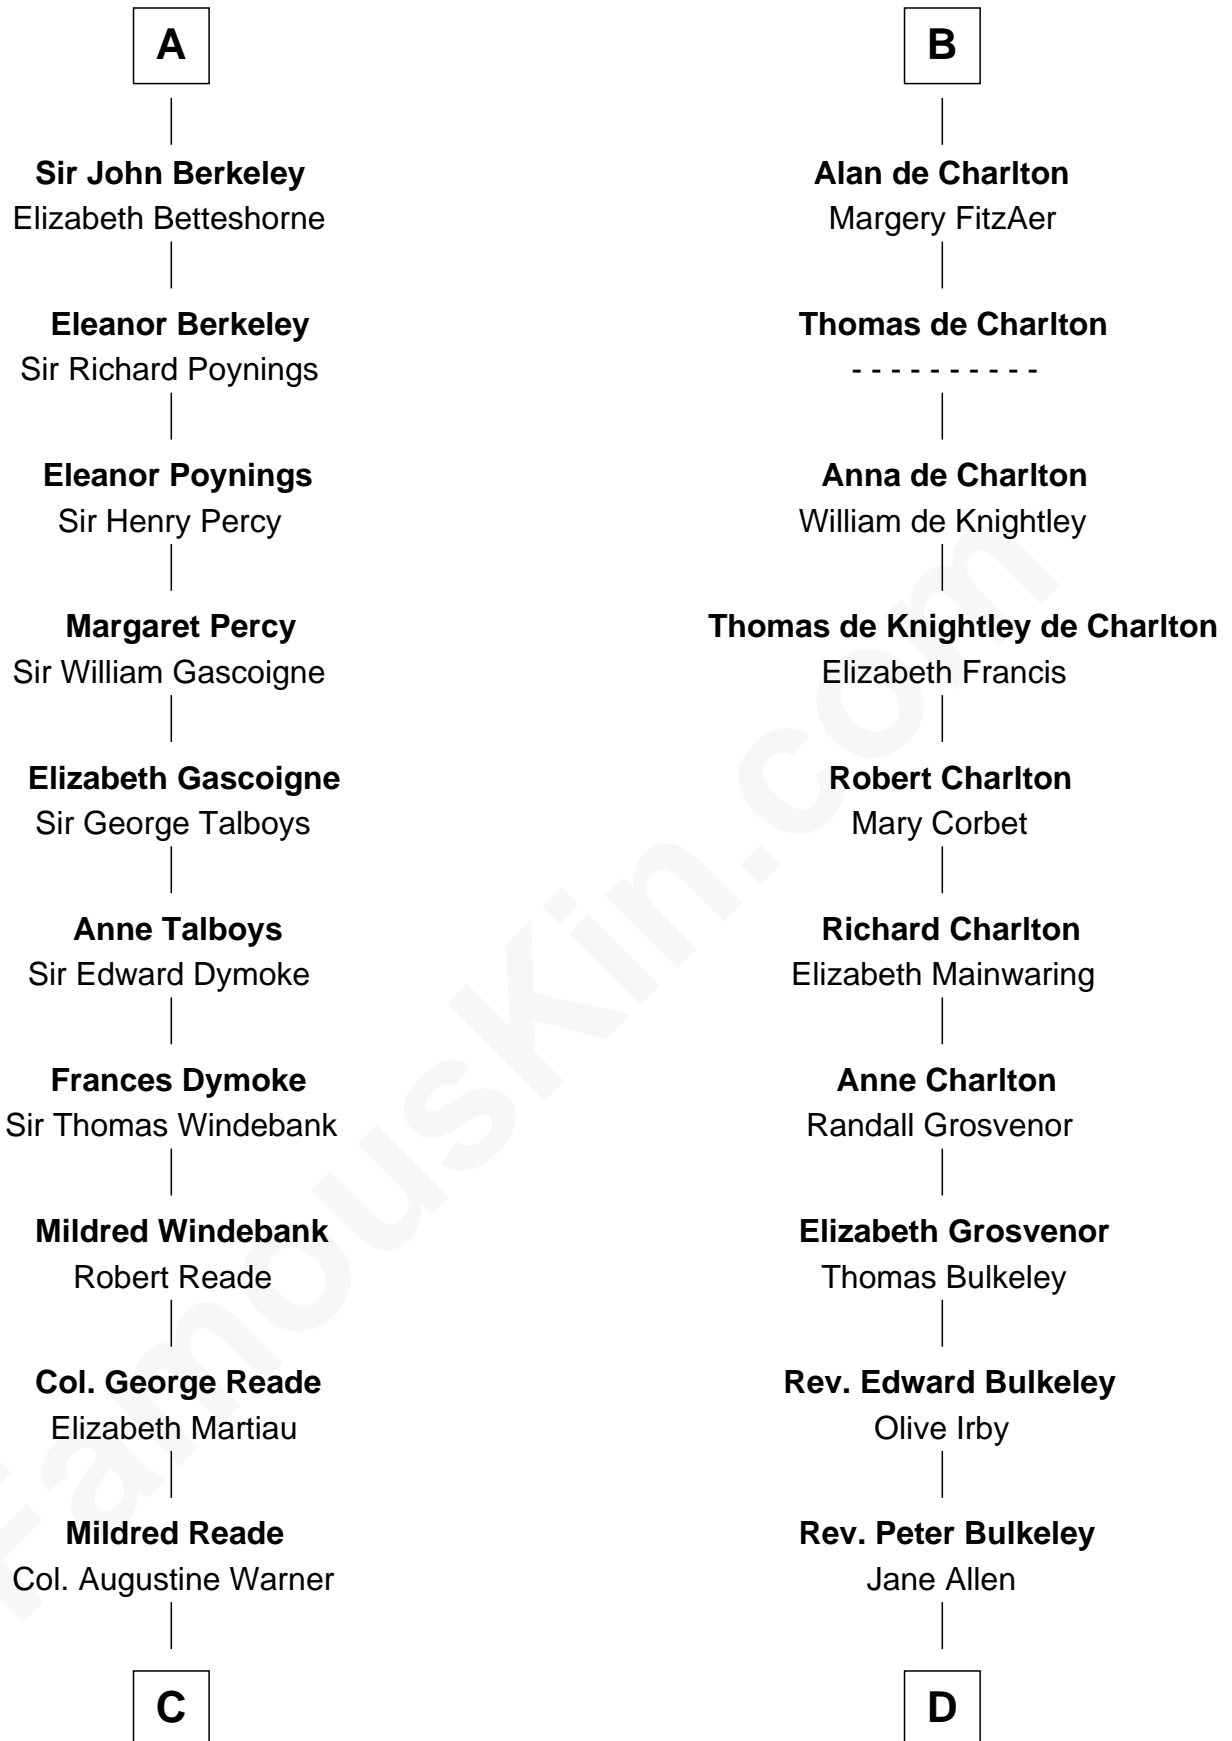

FamousKin.com Relationship Chart of

Meriwether Lewis

Lewis and Clark Expedition

20th cousin 1 time removed of

John Hancock

Signer of the Declaration of Independence

Hugh de Grantmesnil

C

Elizabeth Warner

Col. John Lewis

Col. Robert Lewis

Jane Meriwether

William Lewis

Lucy Meriwether

Meriwether Lewis

Lewis and Clark Expedition