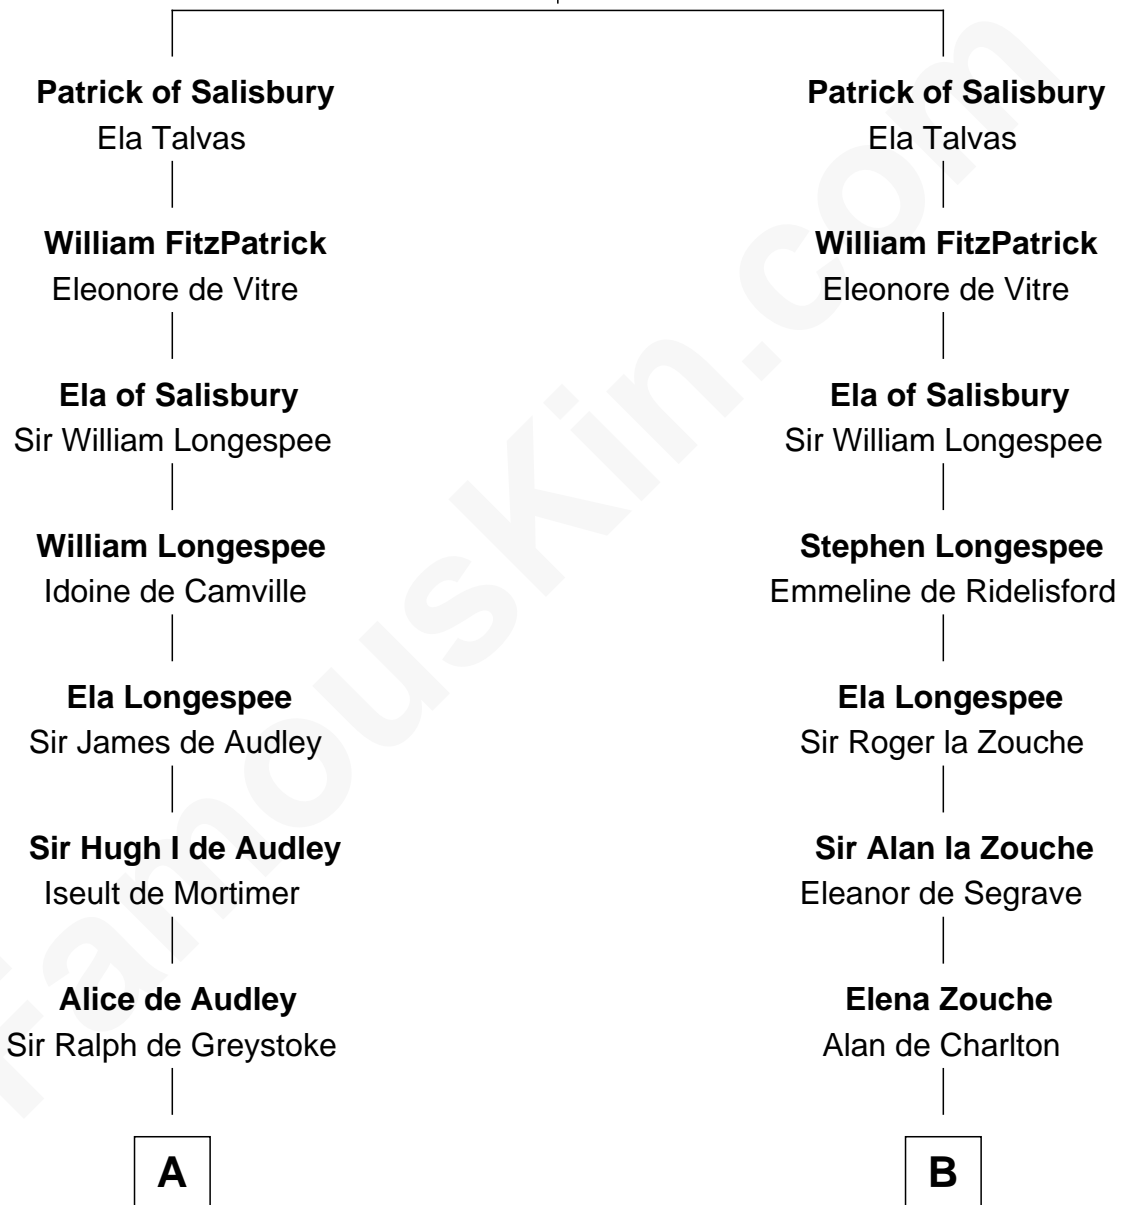

FamousKin.com Relationship Chart of

Meriwether Lewis

Lewis and Clark Expedition

21st cousin of

John Hancock

Signer of the Declaration of Independence

Walter of Salisbury
Sibilla de Chaworth

C

Mildred Reade
Col. Augustine Warner

Elizabeth Warner
Col. John Lewis

Col. Robert Lewis
Jane Meriwether

William Lewis
Lucy Meriwether

Meriwether Lewis
Lewis and Clark Expedition

D

Rev. Edward Bulkeley
Lucian - - - - -