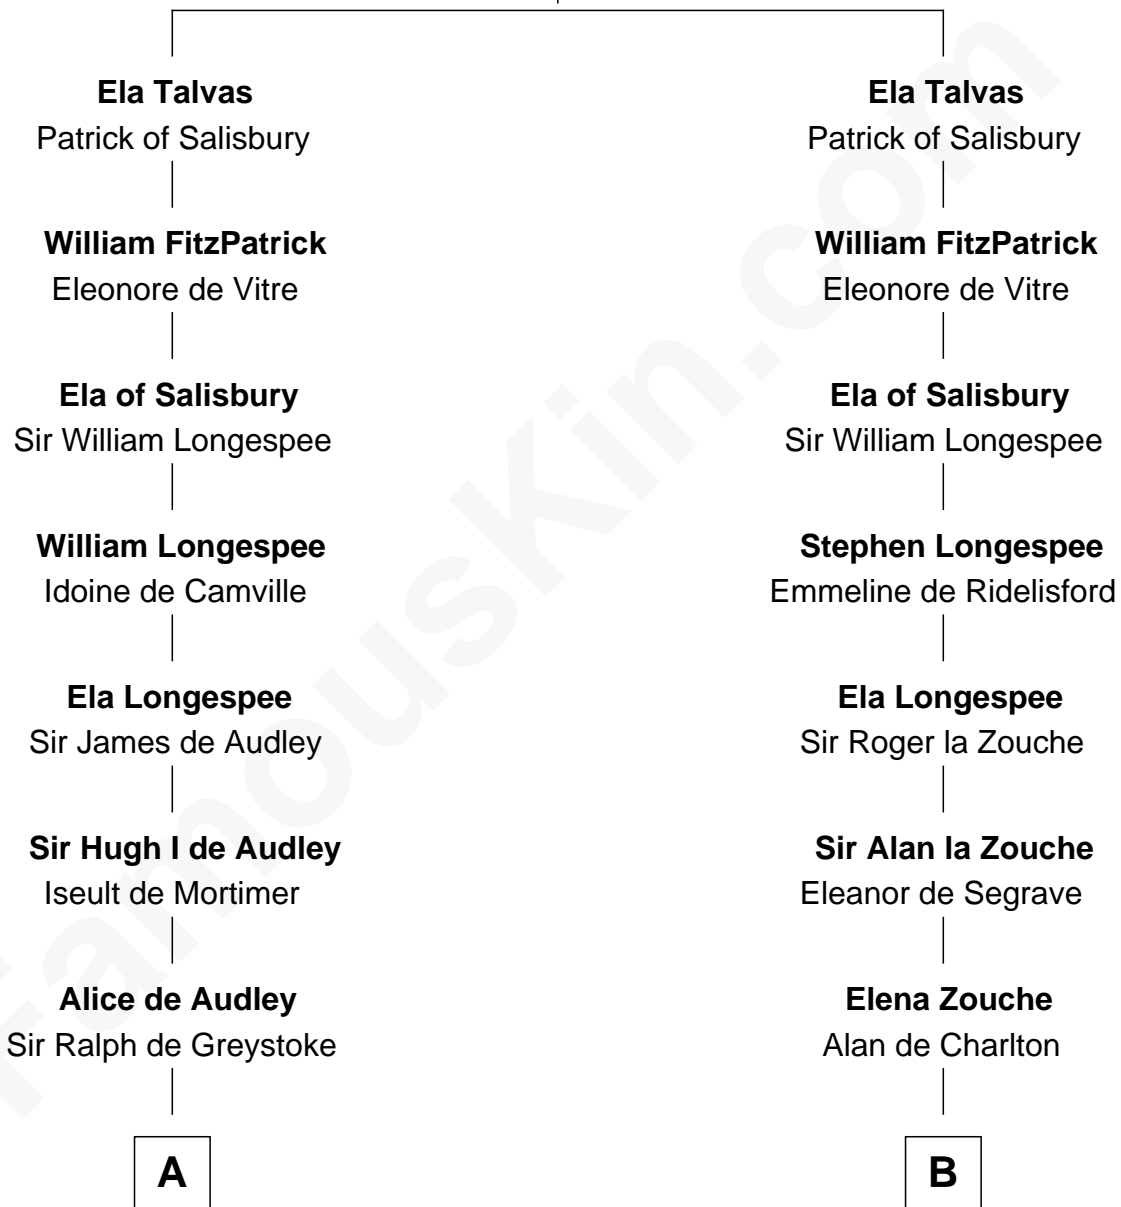

FamousKin.com Relationship Chart of

Meriwether Lewis

Lewis and Clark Expedition

21st cousin of

John Hancock

Signer of the Declaration of Independence

William Talvas
Alice of Burgundy

C

Mildred Reade
Col. Augustine Warner

Elizabeth Warner
Col. John Lewis

Col. Robert Lewis
Jane Meriwether

William Lewis
Lucy Meriwether

Meriwether Lewis
Lewis and Clark Expedition

D

Rev. Edward Bulkeley
Lucian - - - - -