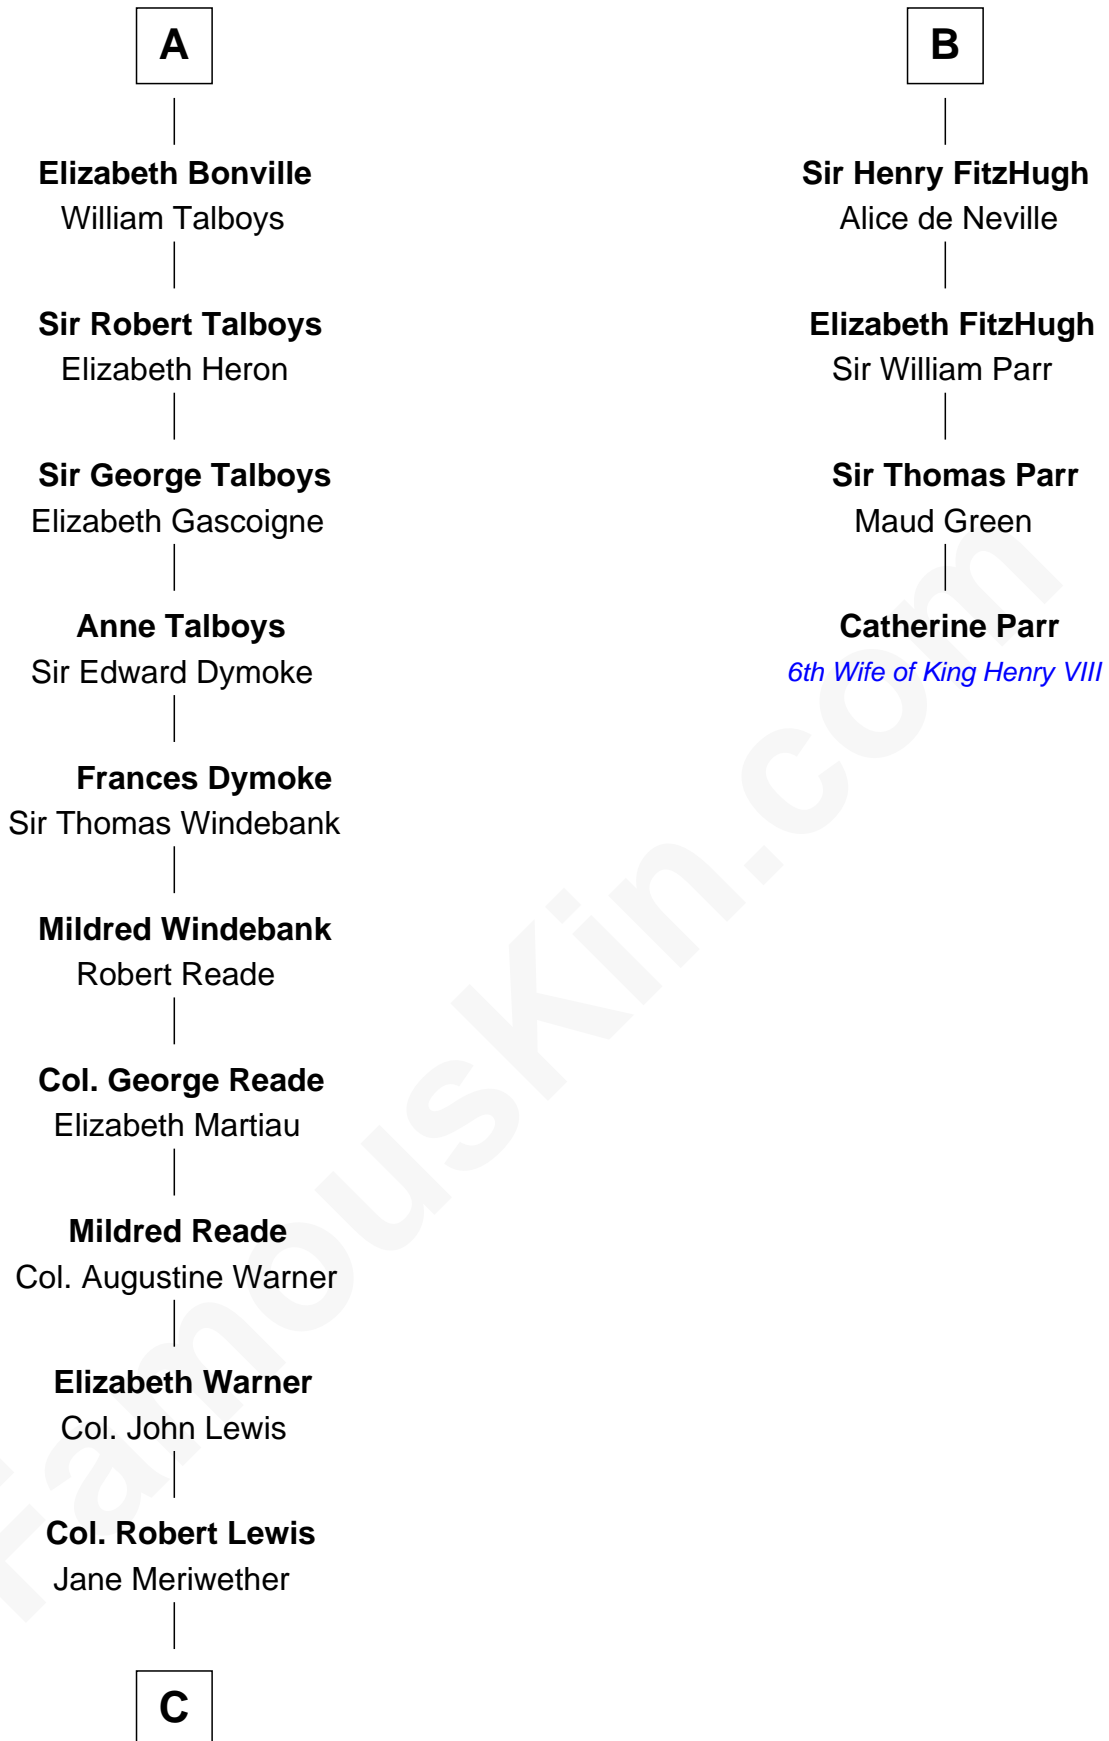

# FamousKin.com Relationship Chart of

**Meriwether Lewis**

*Lewis and Clark Expedition*

10th cousin 8 times removed of

**Catherine Parr**

*6th Wife of King Henry VIII*

**Sir Roger de Somery**

Nichole d'Aubenev

**C**

—  
**William Lewis**  
Lucy Meriwether

—  
**Meriwether Lewis**  
*Lewis and Clark Expedition*

FamousKin.com