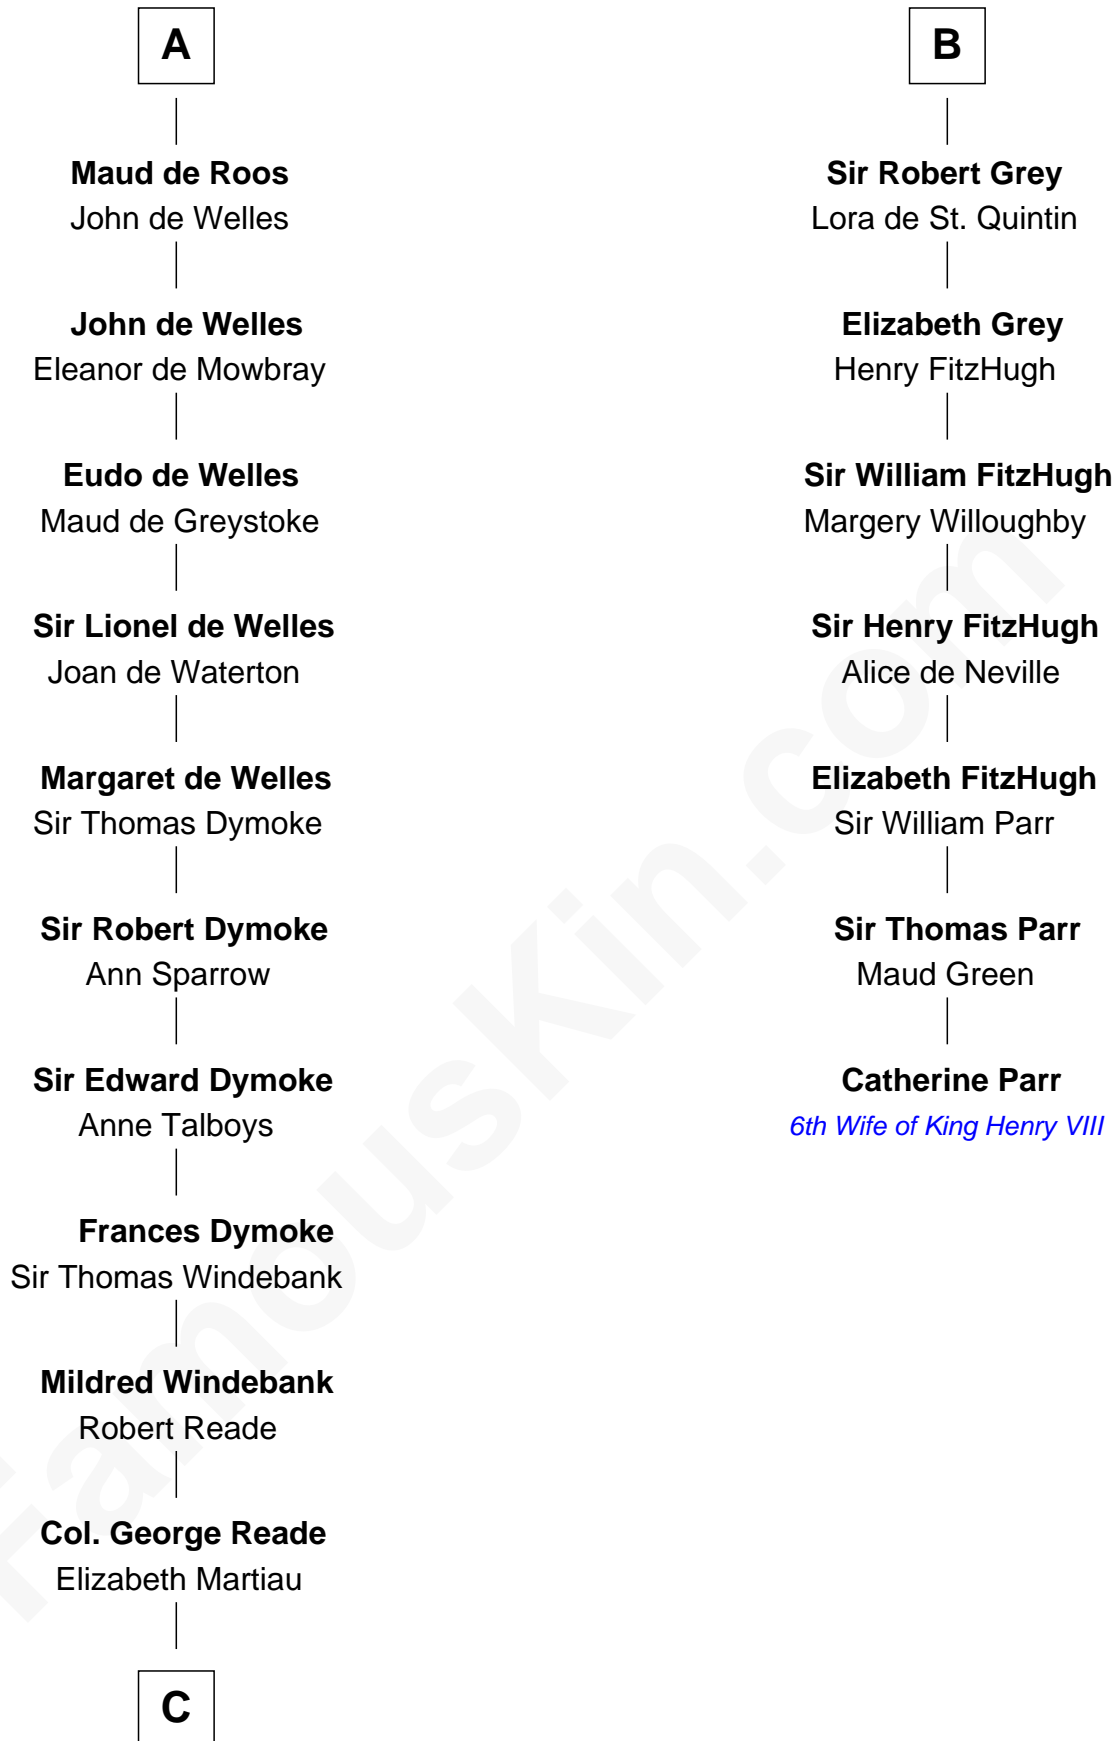

# FamousKin.com Relationship Chart of

**Meriwether Lewis**

*Lewis and Clark Expedition*

13th cousin 8 times removed of

**Catherine Parr**

*6th Wife of King Henry VIII*

**Richard Fitzgilbert**

Rohese Giffard

**C**

—  
**Mildred Reade**  
Col. Augustine Warner

—  
**Elizabeth Warner**  
Col. John Lewis

—  
**Col. Robert Lewis**  
Jane Meriwether

—  
**William Lewis**  
Lucy Meriwether

—  
**Meriwether Lewis**  
*Lewis and Clark Expedition*