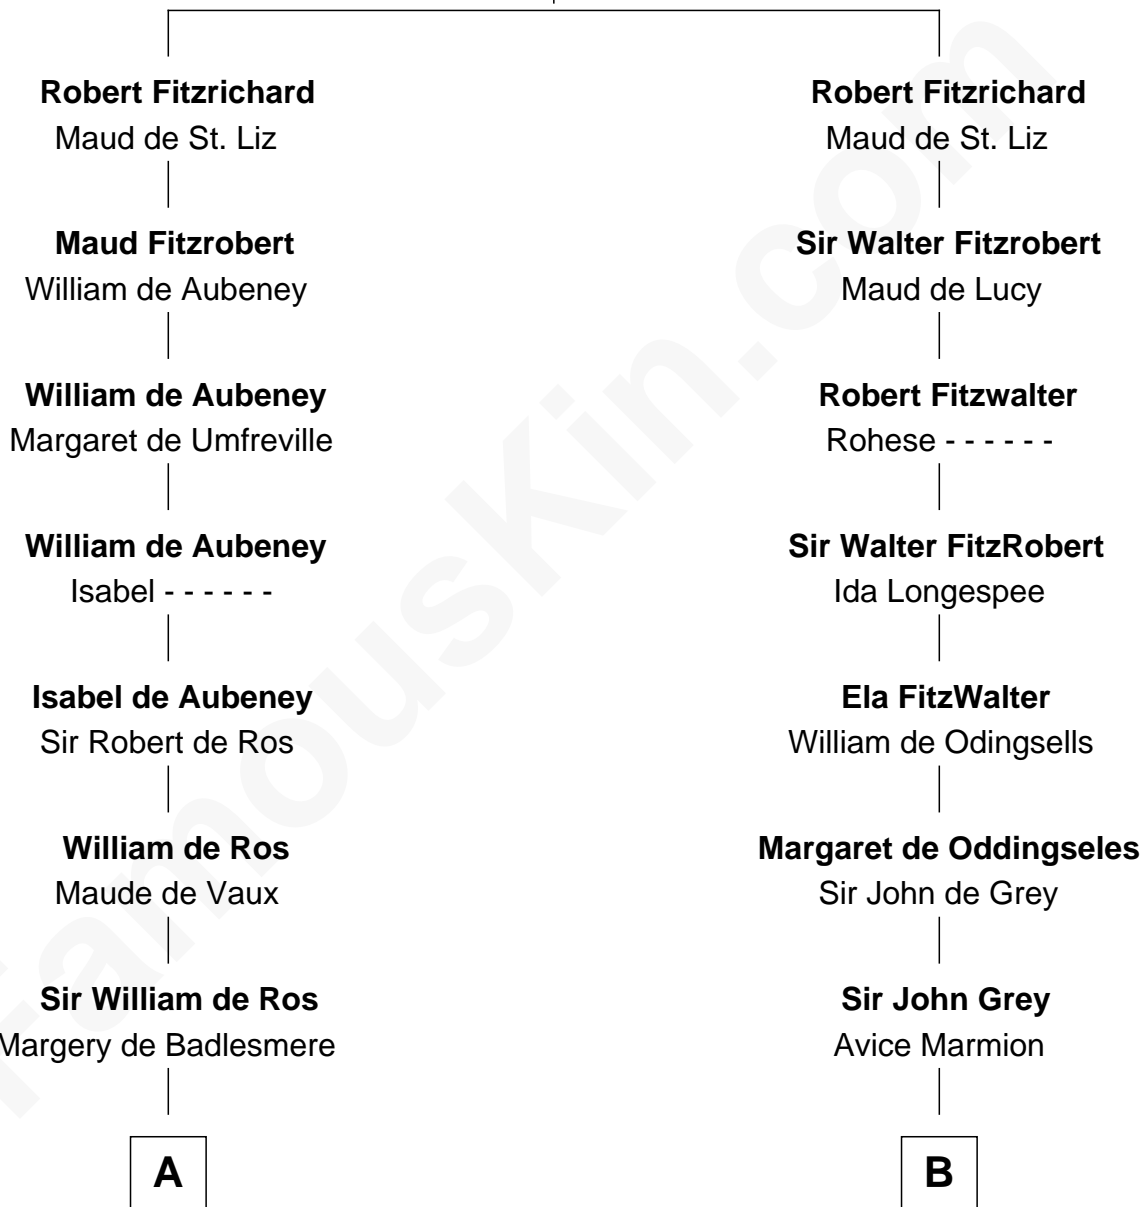

# FamousKin.com Relationship Chart of

**Meriwether Lewis**

*Lewis and Clark Expedition*

13th cousin 8 times removed of

**Catherine Parr**

*6th Wife of King Henry VIII*

**Richard Fitzgilbert**

Rohese Giffard

**C**

—  
**Mildred Reade**  
Col. Augustine Warner

—  
**Elizabeth Warner**  
Col. John Lewis

—  
**Col. Robert Lewis**  
Jane Meriwether

—  
**William Lewis**  
Lucy Meriwether

—  
**Meriwether Lewis**  
*Lewis and Clark Expedition*