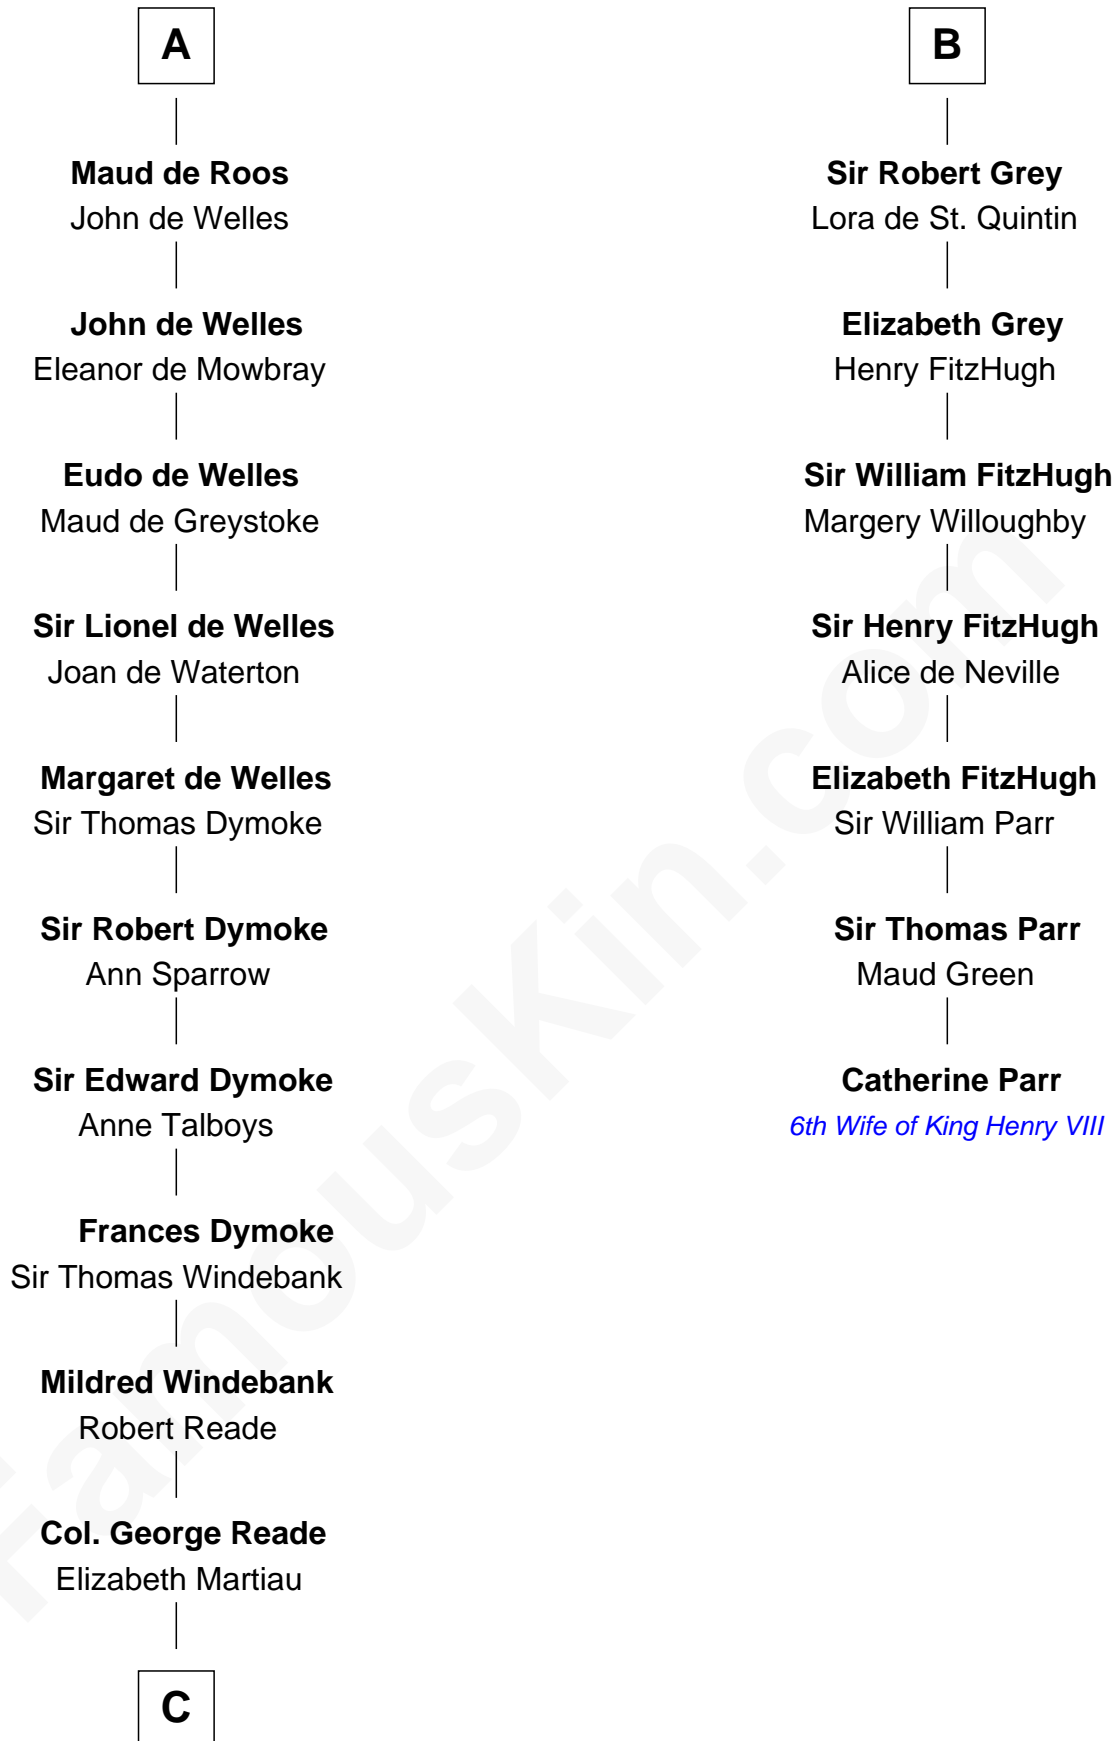

FamousKin.com Relationship Chart of

Meriwether Lewis

Lewis and Clark Expedition

13th cousin 8 times removed of

Catherine Parr

6th Wife of King Henry VIII

C

—
Mildred Reade
Col. Augustine Warner

—
Elizabeth Warner
Col. John Lewis

—
Col. Robert Lewis
Jane Meriwether

—
William Lewis
Lucy Meriwether

—
Meriwether Lewis
Lewis and Clark Expedition

FamousKin.com