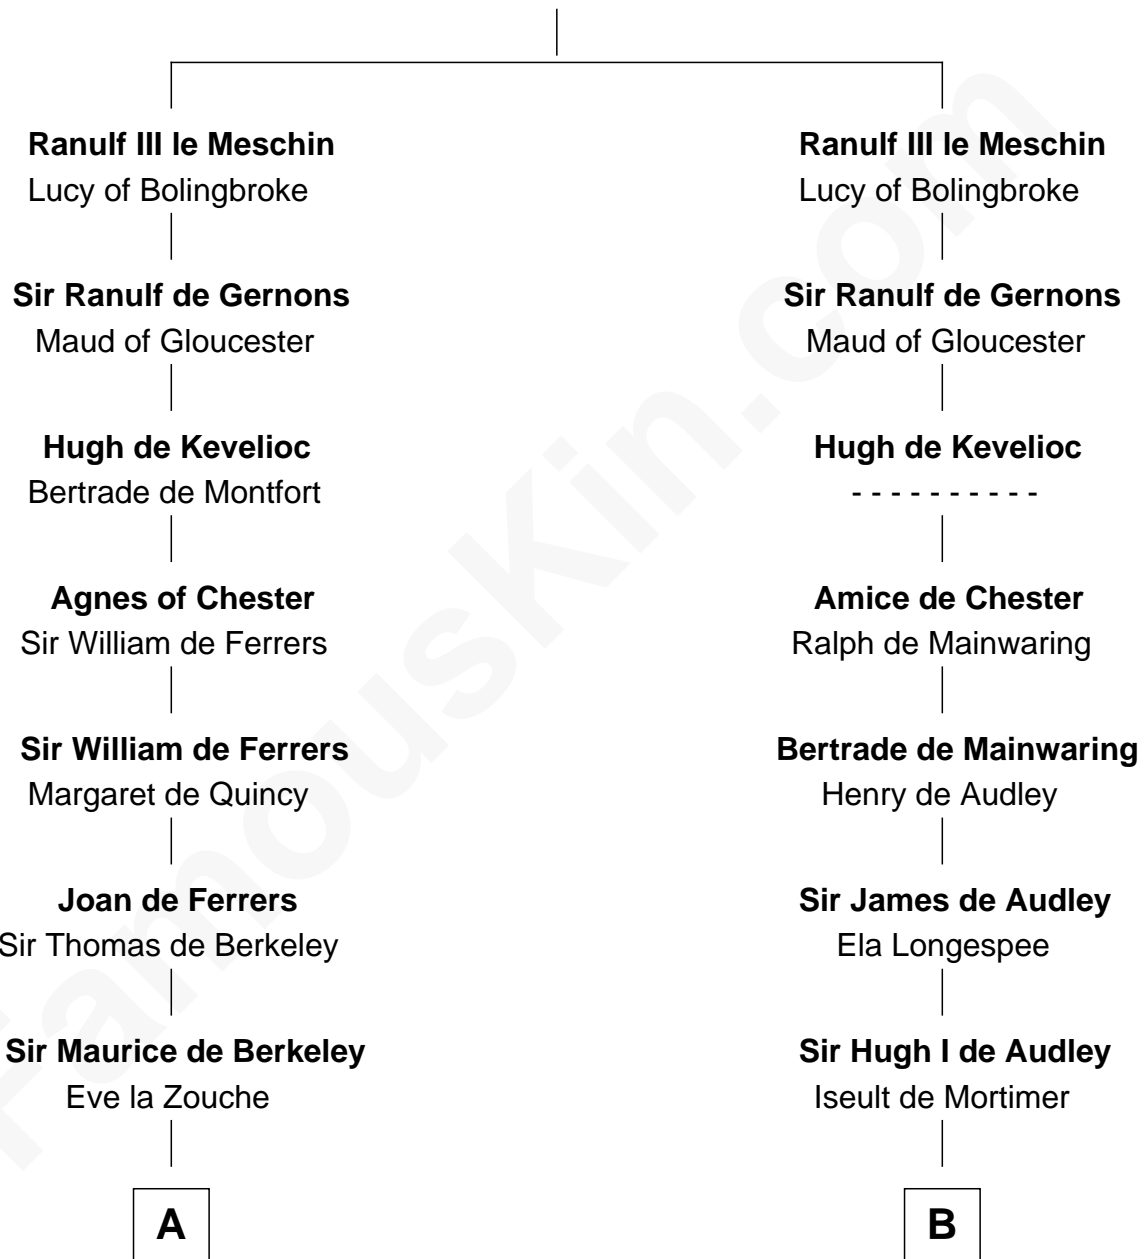

FamousKin.com Relationship Chart of

Meriwether Lewis

Lewis and Clark Expedition

14th cousin 7 times removed of

Catherine Parr

6th Wife of King Henry VIII

Ranulf de Briquessart

Margaret Goz

C

—
Mildred Reade
Col. Augustine Warner

—
Elizabeth Warner
Col. John Lewis

—
Col. Robert Lewis
Jane Meriwether

—
William Lewis
Lucy Meriwether

—
Meriwether Lewis
Lewis and Clark Expedition

FamousKin.com