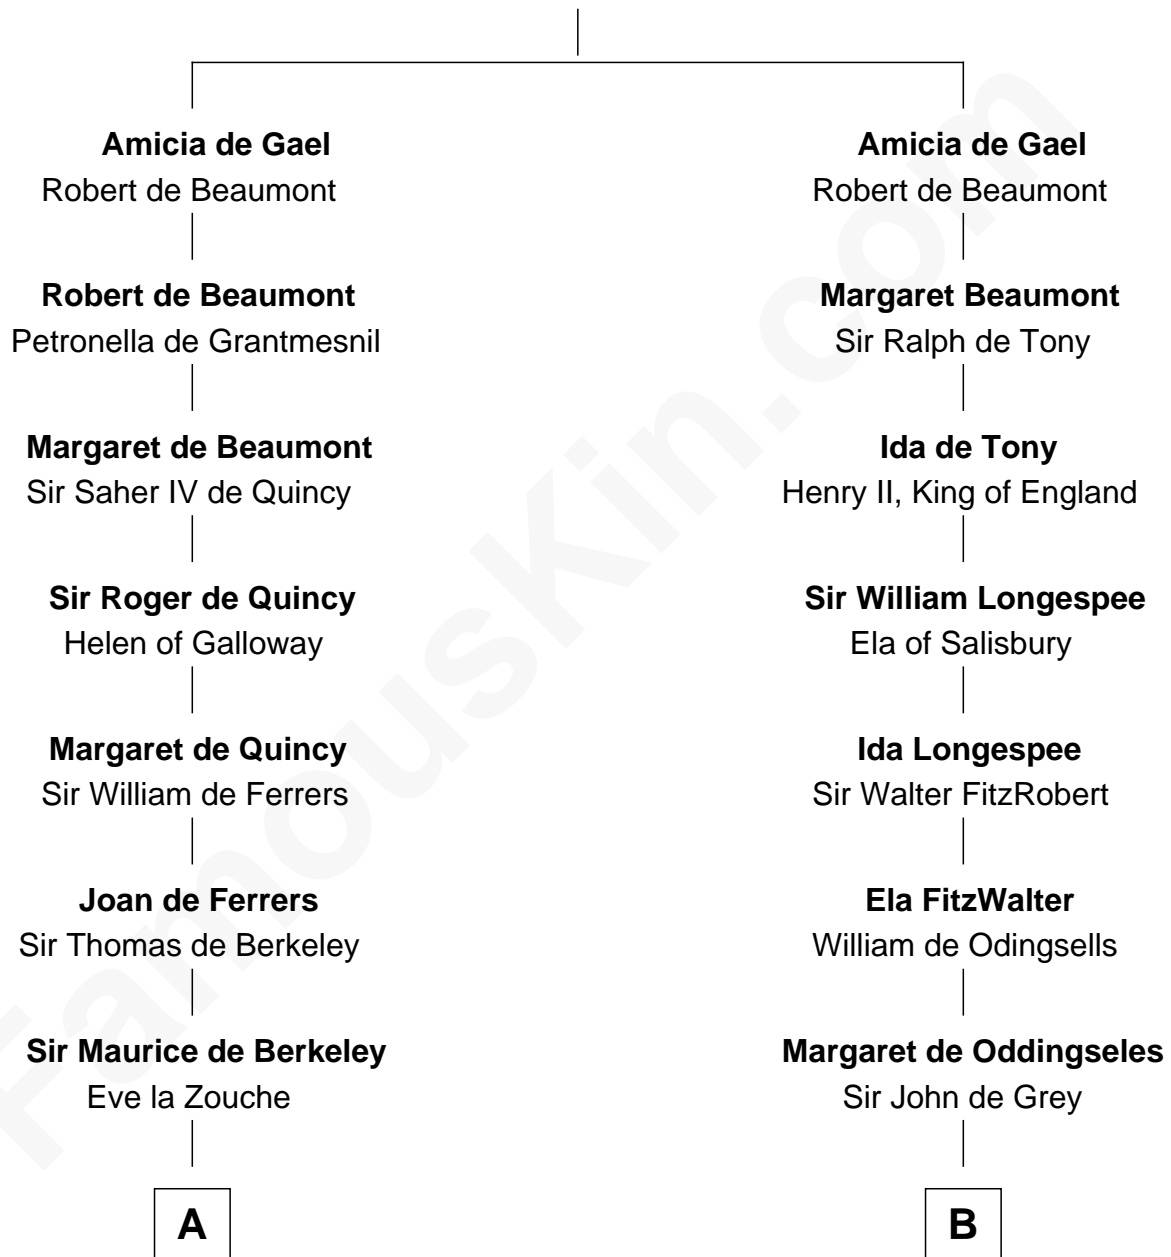

FamousKin.com Relationship Chart of

Meriwether Lewis

Lewis and Clark Expedition

14th cousin 7 times removed of

Catherine Parr

6th Wife of King Henry VIII

Ralph de Gael

C

—
Mildred Reade
Col. Augustine Warner

—
Elizabeth Warner
Col. John Lewis

—
Col. Robert Lewis
Jane Meriwether

—
William Lewis
Lucy Meriwether

—
Meriwether Lewis
Lewis and Clark Expedition

FamousKin.com