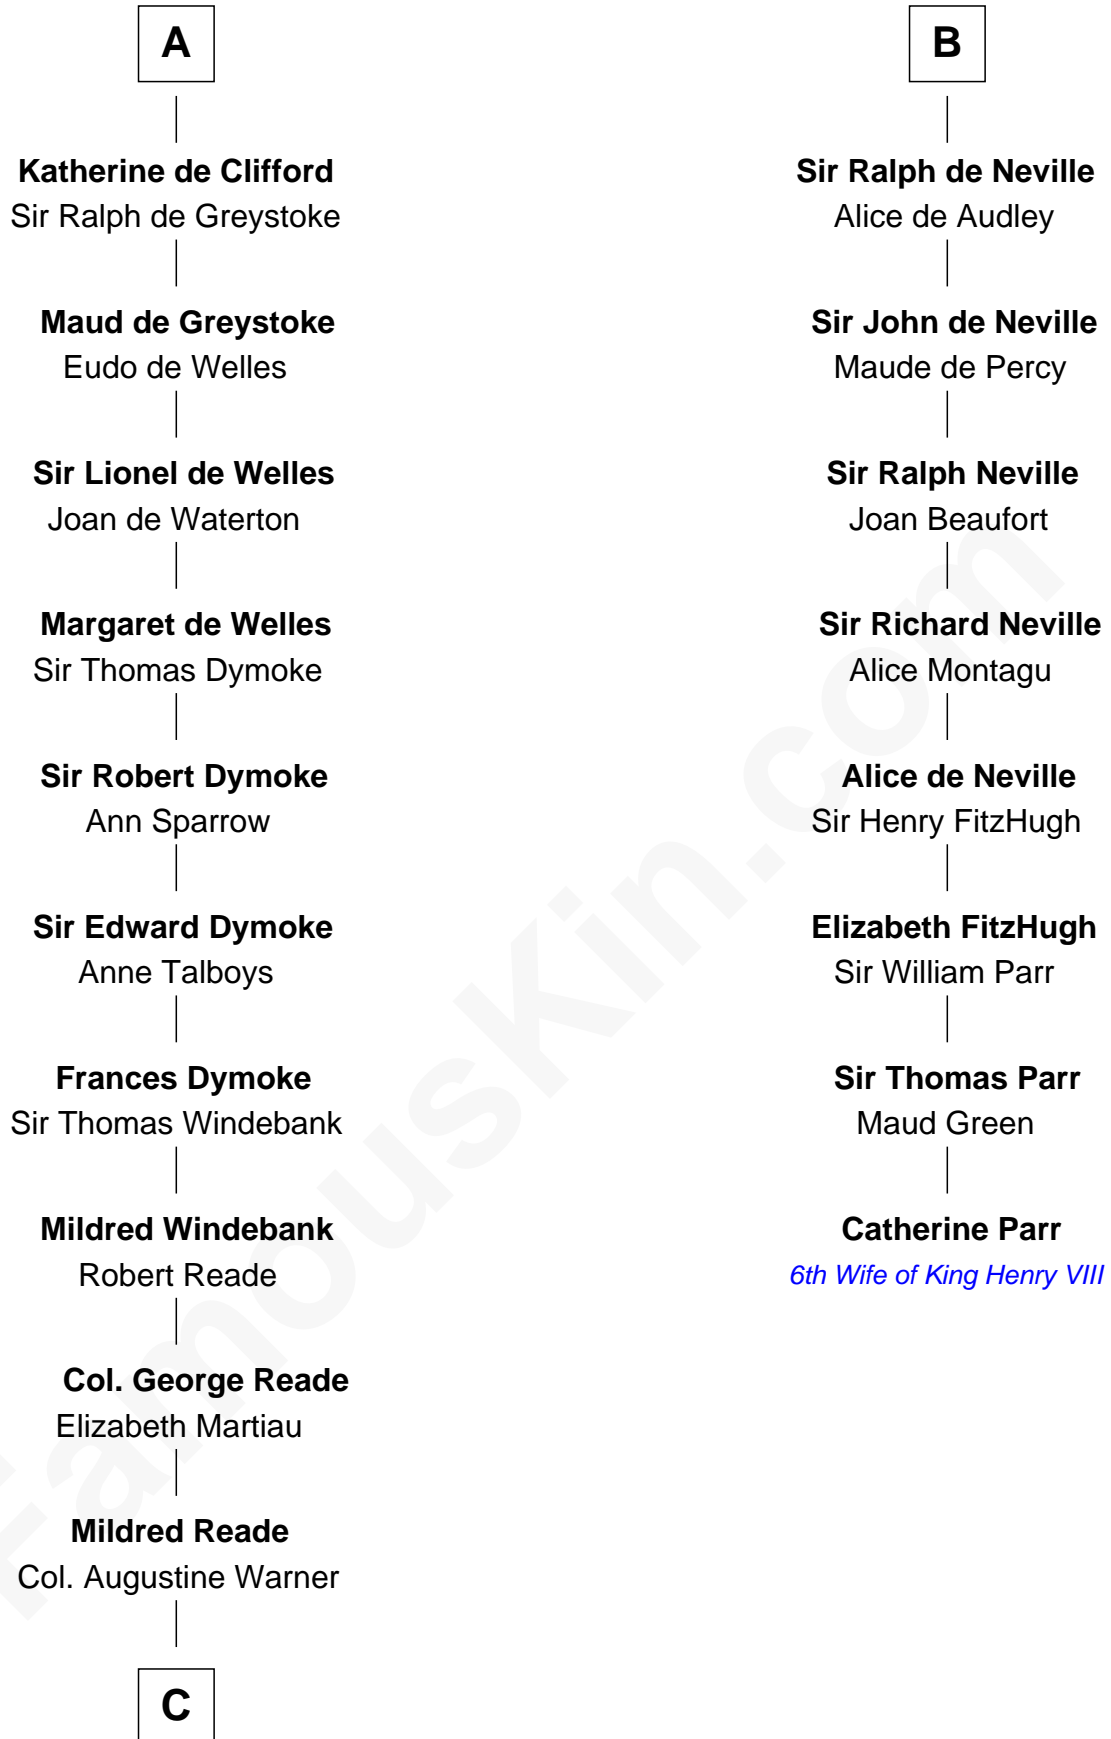

FamousKin.com Relationship Chart of

Meriwether Lewis

Lewis and Clark Expedition

14th cousin 6 times removed of

Catherine Parr

6th Wife of King Henry VIII

Gundred de Warenne

*with husband
Roger de Newburgh*

*with husband
William I de Lancaster*

Waleran de Newburgh

Alice de Harcourt

Avise of Lancaster

Richard de Morville

Alice de Newburgh

William Mauduit

Helena de Morville

Robert FitzRoger

Maud de Beauchamp

Sir Roger de Clifford

Euphemia de Clavering

Sir Ranulph de Neville

A

B

C