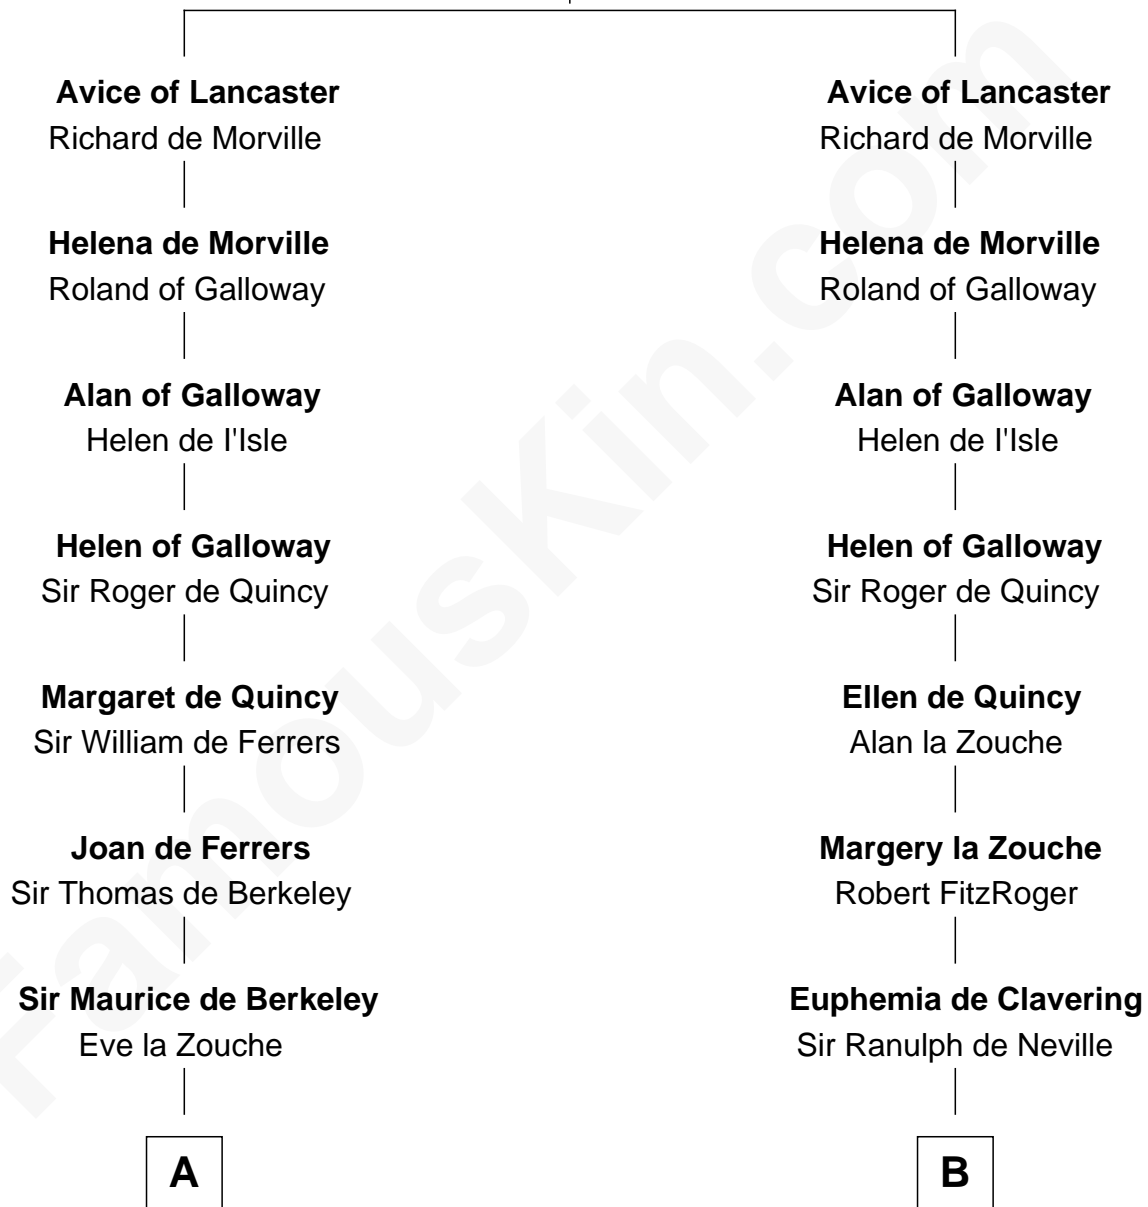

# FamousKin.com Relationship Chart of

**Meriwether Lewis**

*Lewis and Clark Expedition*

14th cousin 7 times removed of

**Catherine Parr**

*6th Wife of King Henry VIII*

**William I de Lancaster**

Gundred de Warenne

**C**

—  
**Mildred Reade**  
Col. Augustine Warner

—  
**Elizabeth Warner**  
Col. John Lewis

—  
**Col. Robert Lewis**  
Jane Meriwether

—  
**William Lewis**  
Lucy Meriwether

—  
**Meriwether Lewis**  
*Lewis and Clark Expedition*