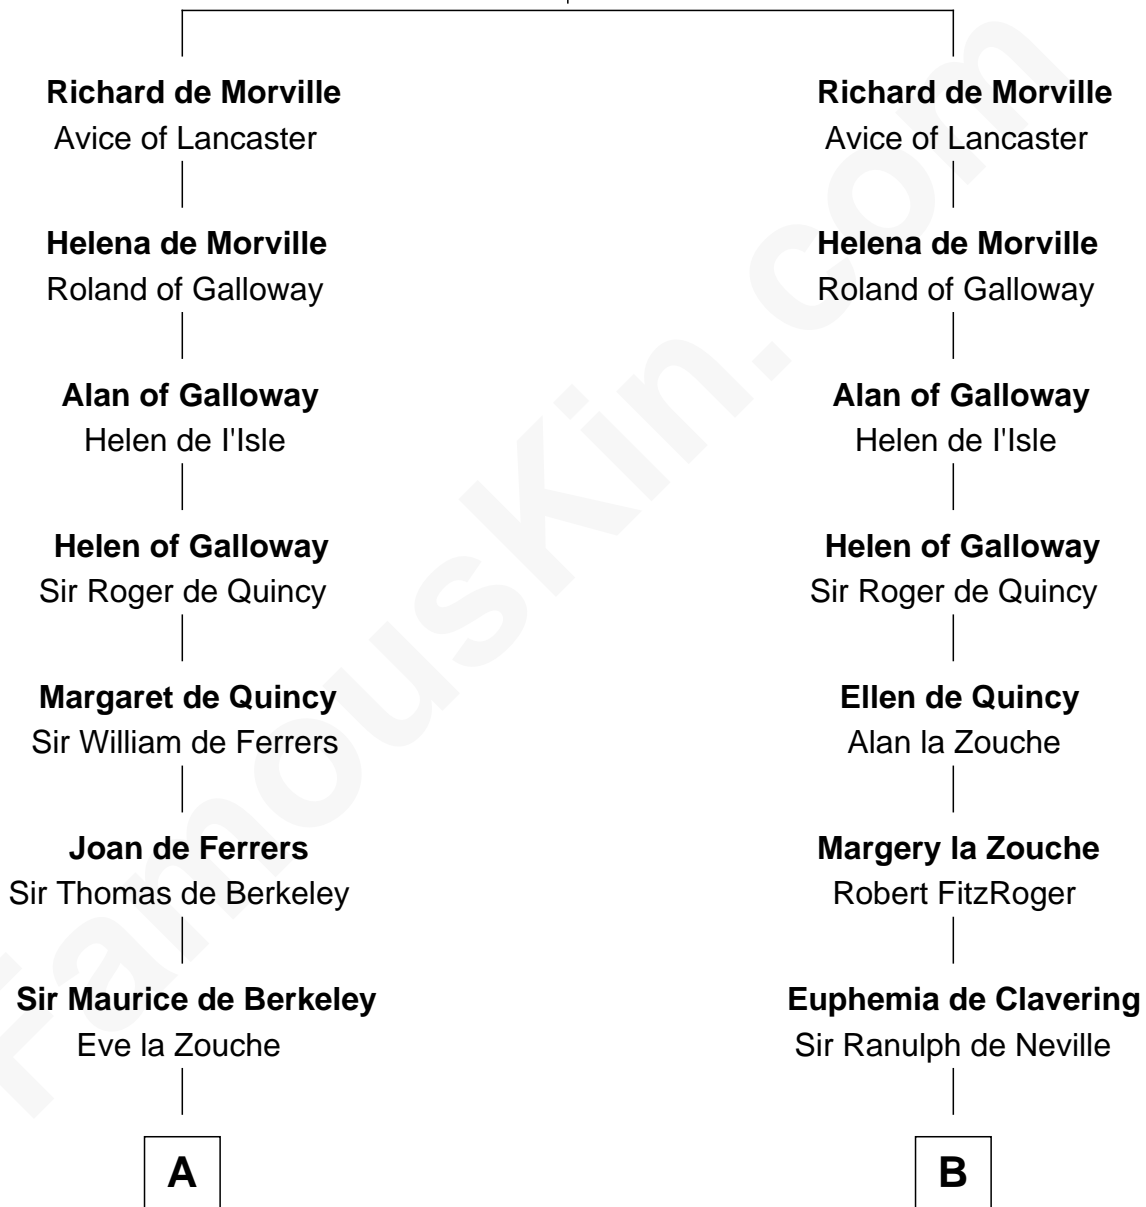

FamousKin.com

Relationship Chart of

Meriwether Lewis

Lewis and Clark Expedition

14th cousin 7 times removed of

Catherine Parr

6th Wife of King Henry VIII

Hugh de Morville
Beatrice de Beauchamp

C

—
Mildred Reade
Col. Augustine Warner

—
Elizabeth Warner
Col. John Lewis

—
Col. Robert Lewis
Jane Meriwether

—
William Lewis
Lucy Meriwether

—
Meriwether Lewis
Lewis and Clark Expedition

FamousKin.com