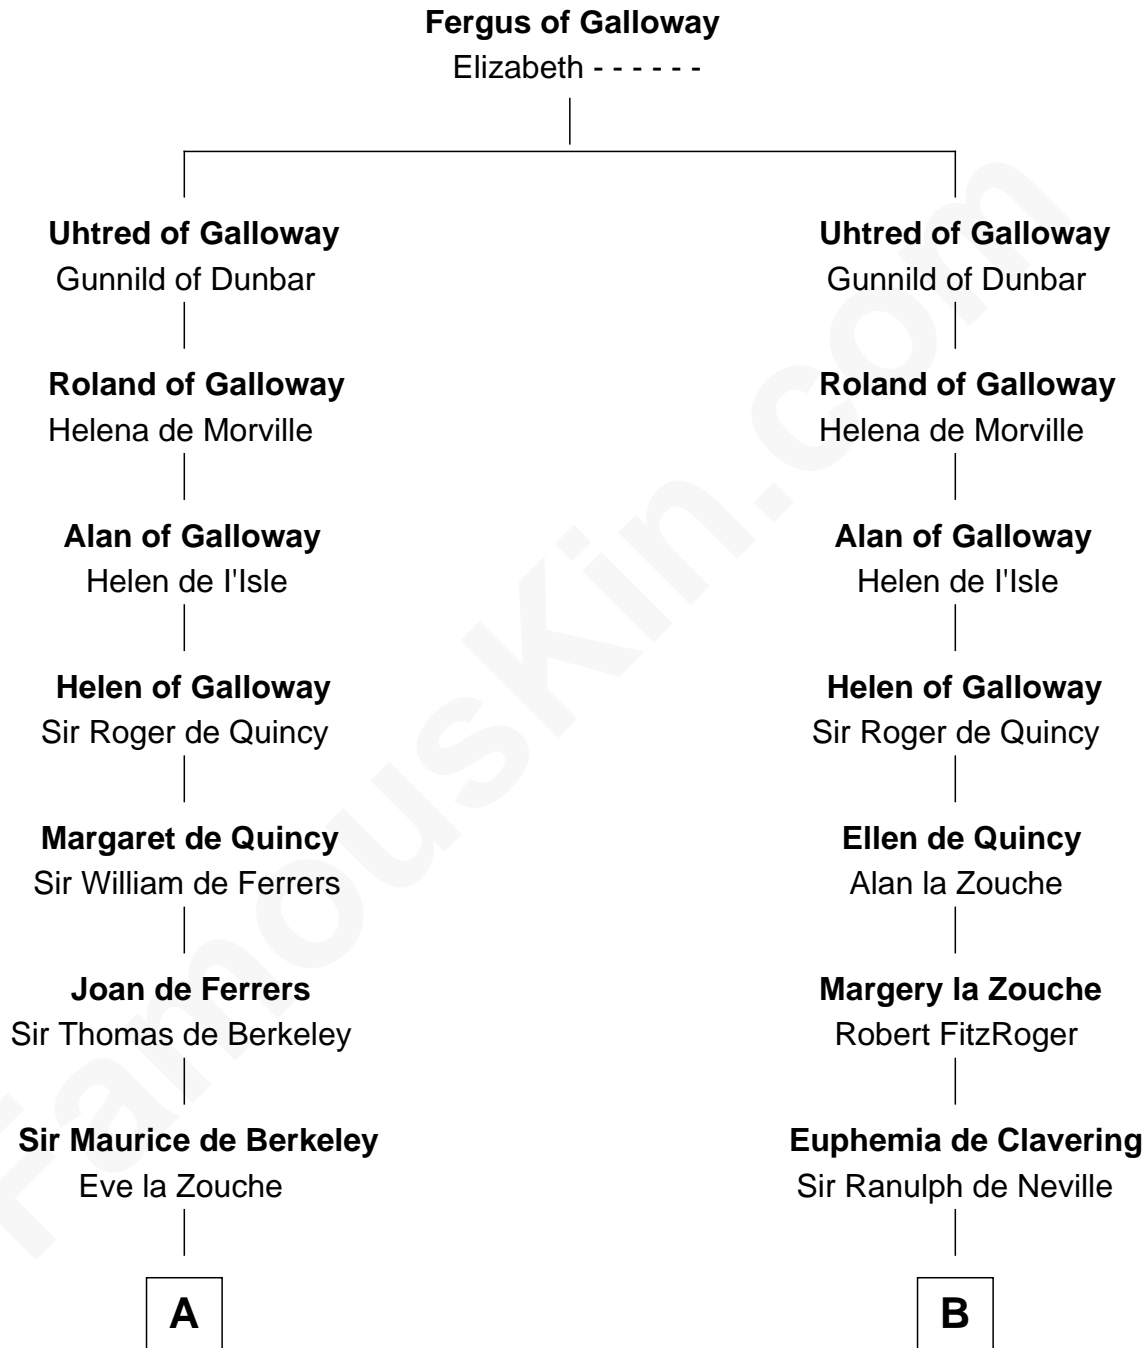

FamousKin.com Relationship Chart of

Meriwether Lewis

Lewis and Clark Expedition

14th cousin 7 times removed of

Catherine Parr

6th Wife of King Henry VIII

C

—
Mildred Reade
Col. Augustine Warner

—
Elizabeth Warner
Col. John Lewis

—
Col. Robert Lewis
Jane Meriwether

—
William Lewis
Lucy Meriwether

—
Meriwether Lewis
Lewis and Clark Expedition

FamousKin.com