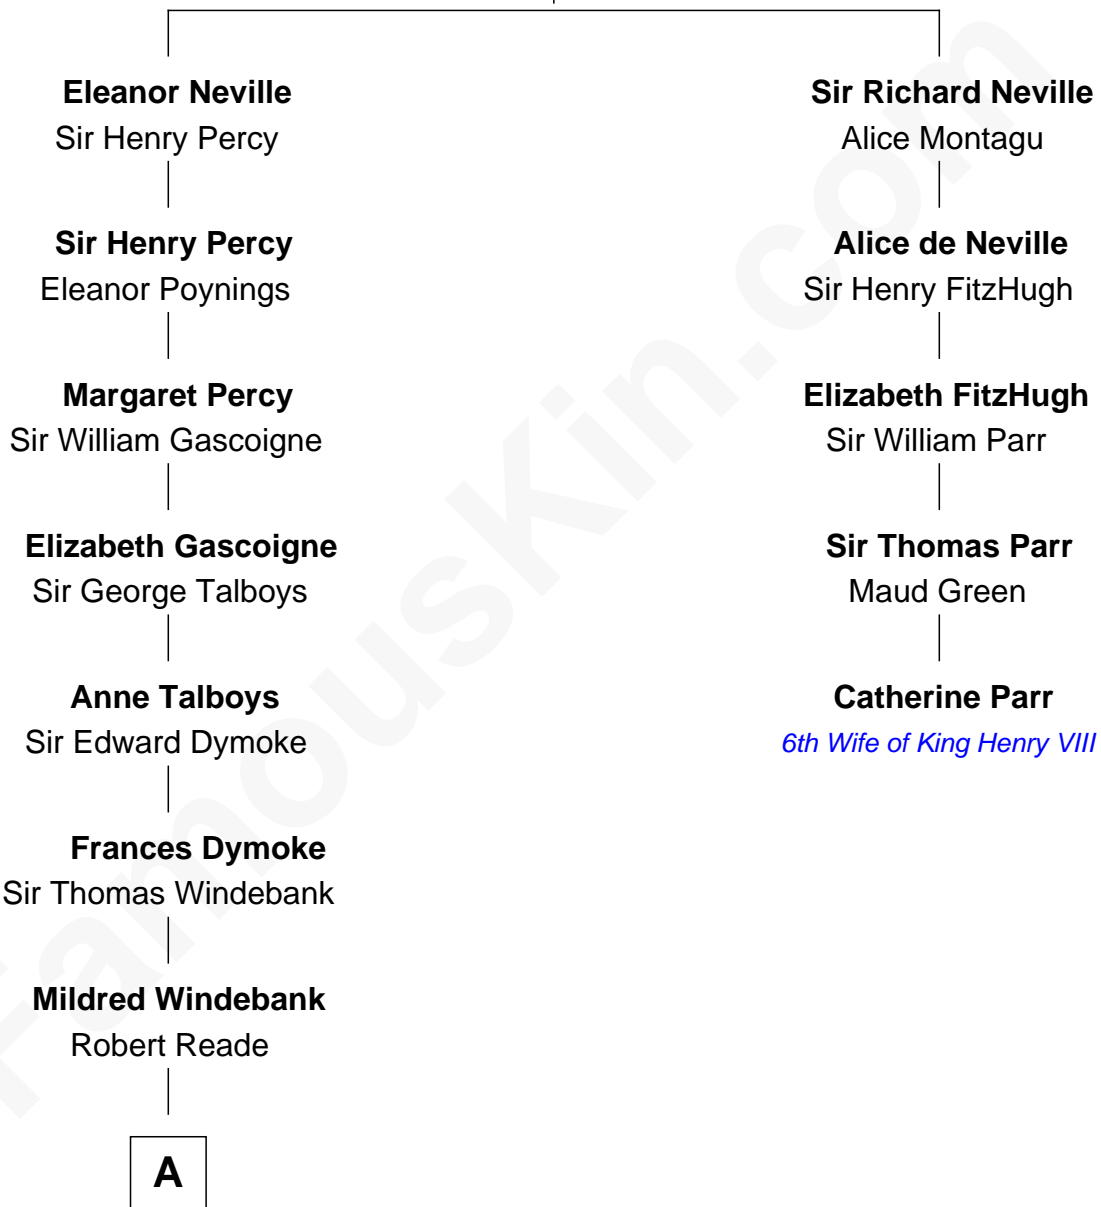

# FamousKin.com Relationship Chart of

**Meriwether Lewis**

*Lewis and Clark Expedition*

4th cousin 8 times removed of

**Catherine Parr**

*6th Wife of King Henry VIII*

**Sir Ralph Neville**

Joan Beaufort

**A**

Col. George Reade

Elizabeth Martiau

Mildred Reade

Col. Augustine Warner

Elizabeth Warner

Col. John Lewis

Col. Robert Lewis

Jane Meriwether

William Lewis

Lucy Meriwether

Meriwether Lewis

*Lewis and Clark Expedition*