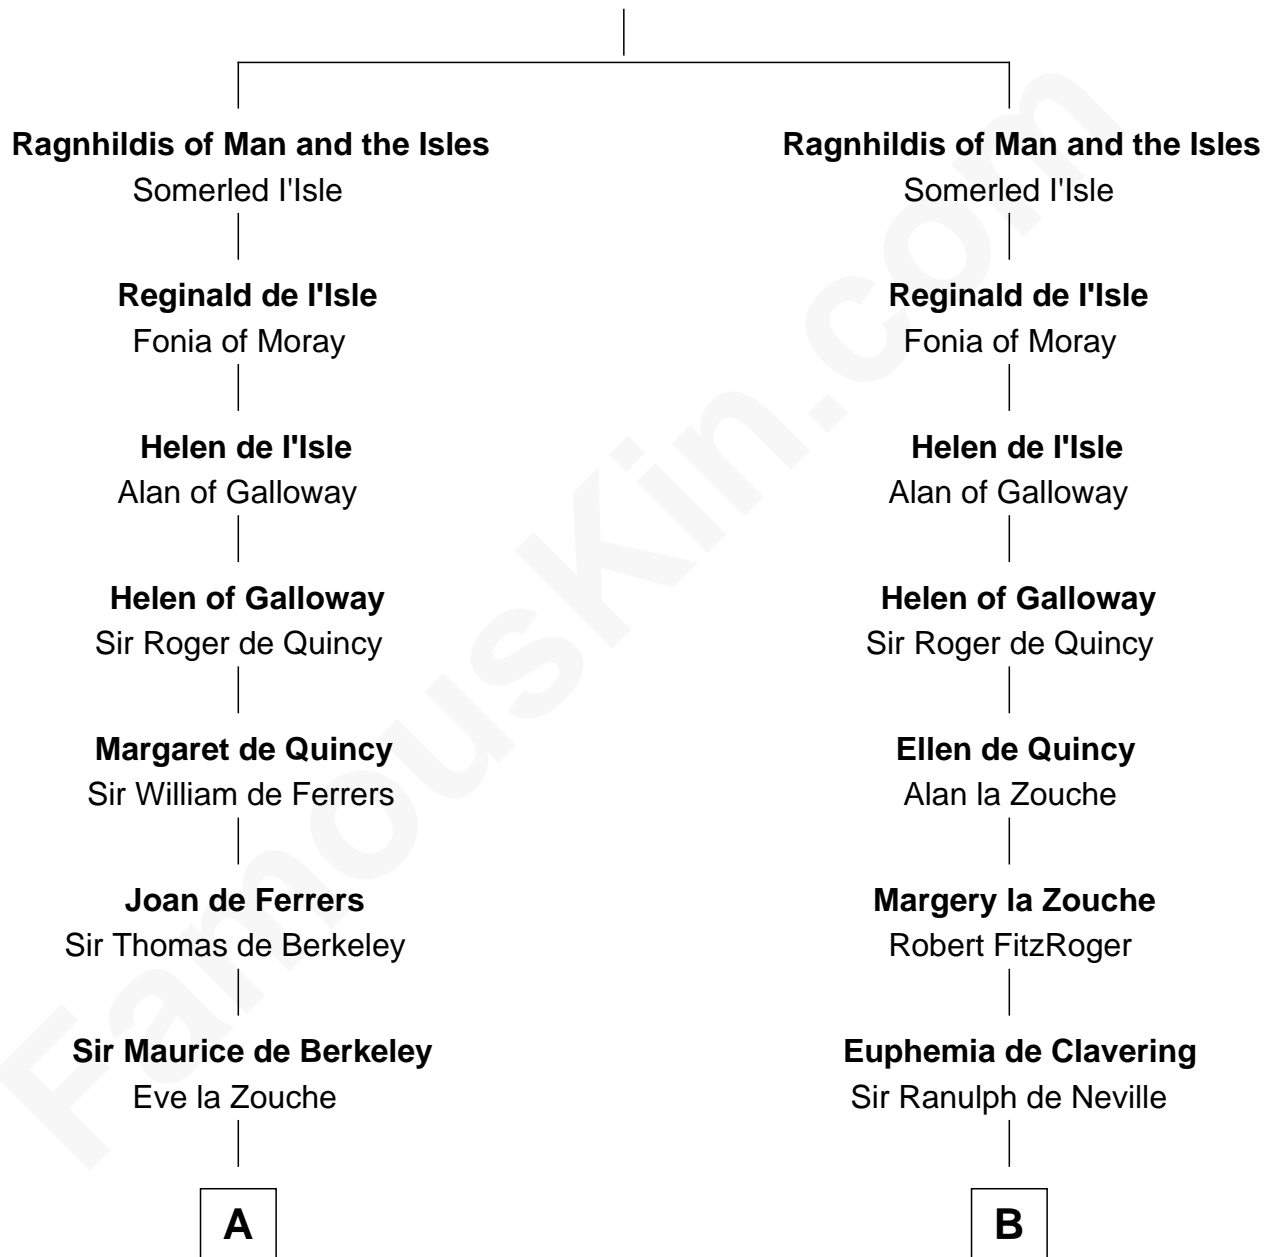

# FamousKin.com Relationship Chart of

**Meriwether Lewis**

*Lewis and Clark Expedition*

14th cousin 7 times removed of

**Catherine Parr**

*6th Wife of King Henry VIII*

**King Olave of Man and the Isles**

*Affrica of Galloway*

**C**

**Mildred Reade**  
Col. Augustine Warner

**Elizabeth Warner**  
Col. John Lewis

**Col. Robert Lewis**  
Jane Meriwether

**William Lewis**  
Lucy Meriwether

**Meriwether Lewis**  
*Lewis and Clark Expedition*