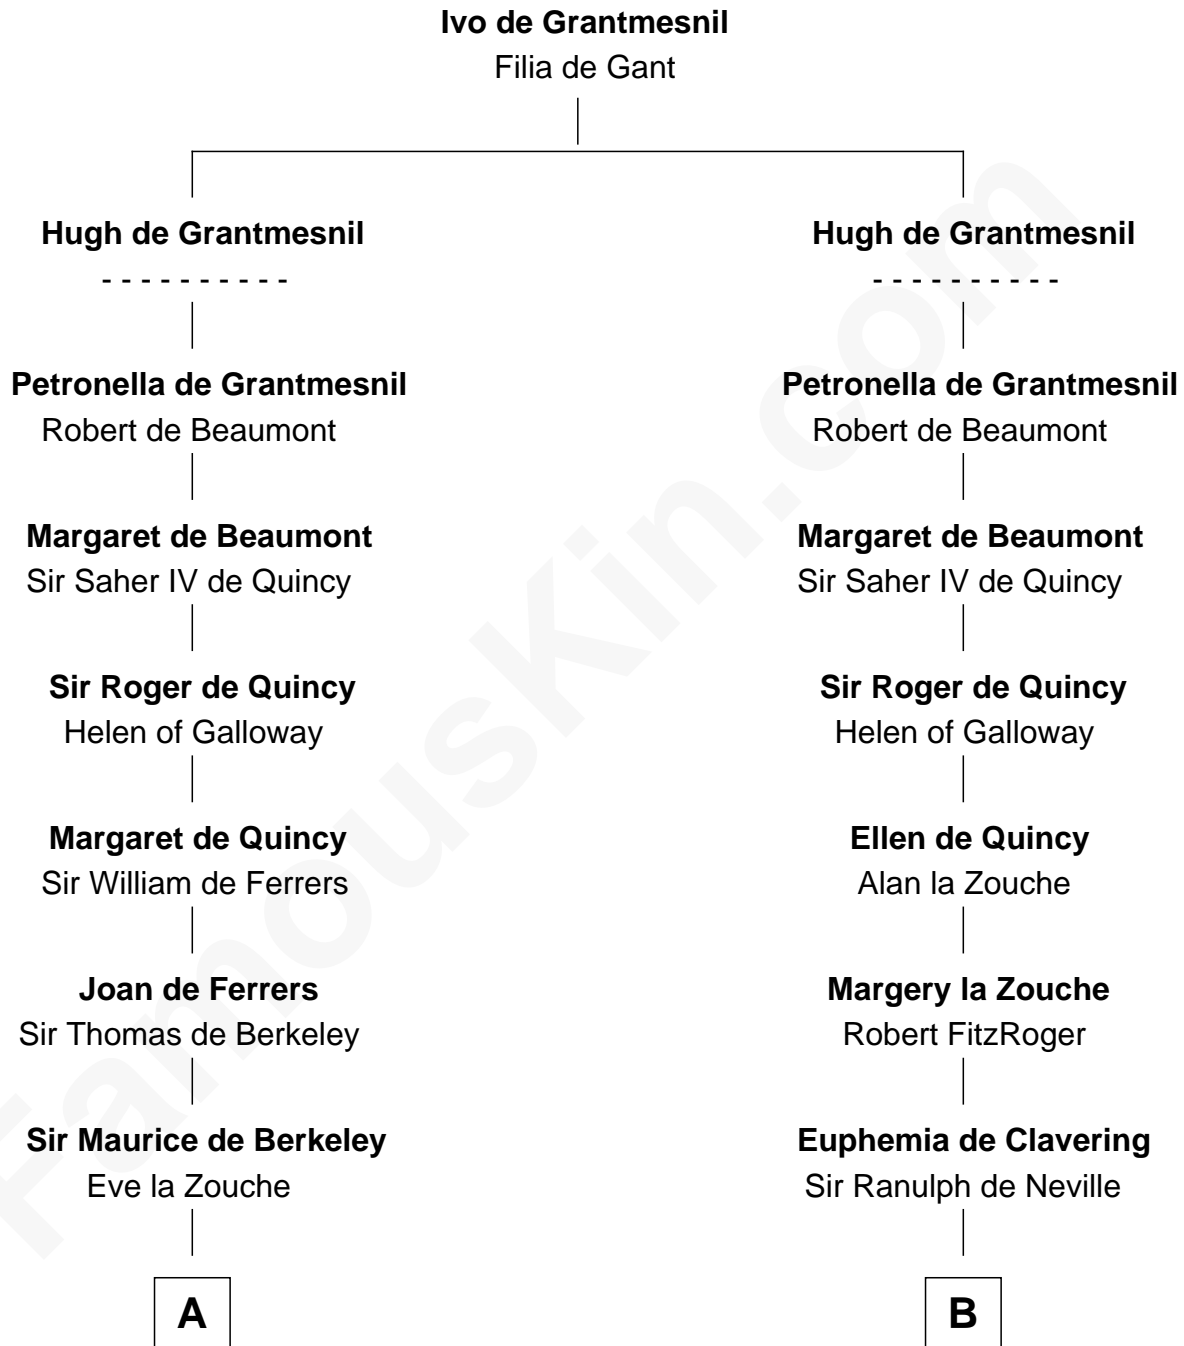

FamousKin.com Relationship Chart of

Meriwether Lewis

Lewis and Clark Expedition

14th cousin 7 times removed of

Catherine Parr

6th Wife of King Henry VIII

C

—
Mildred Reade
Col. Augustine Warner

—
Elizabeth Warner
Col. John Lewis

—
Col. Robert Lewis
Jane Meriwether

—
William Lewis
Lucy Meriwether

—
Meriwether Lewis
Lewis and Clark Expedition

FamousKin.com