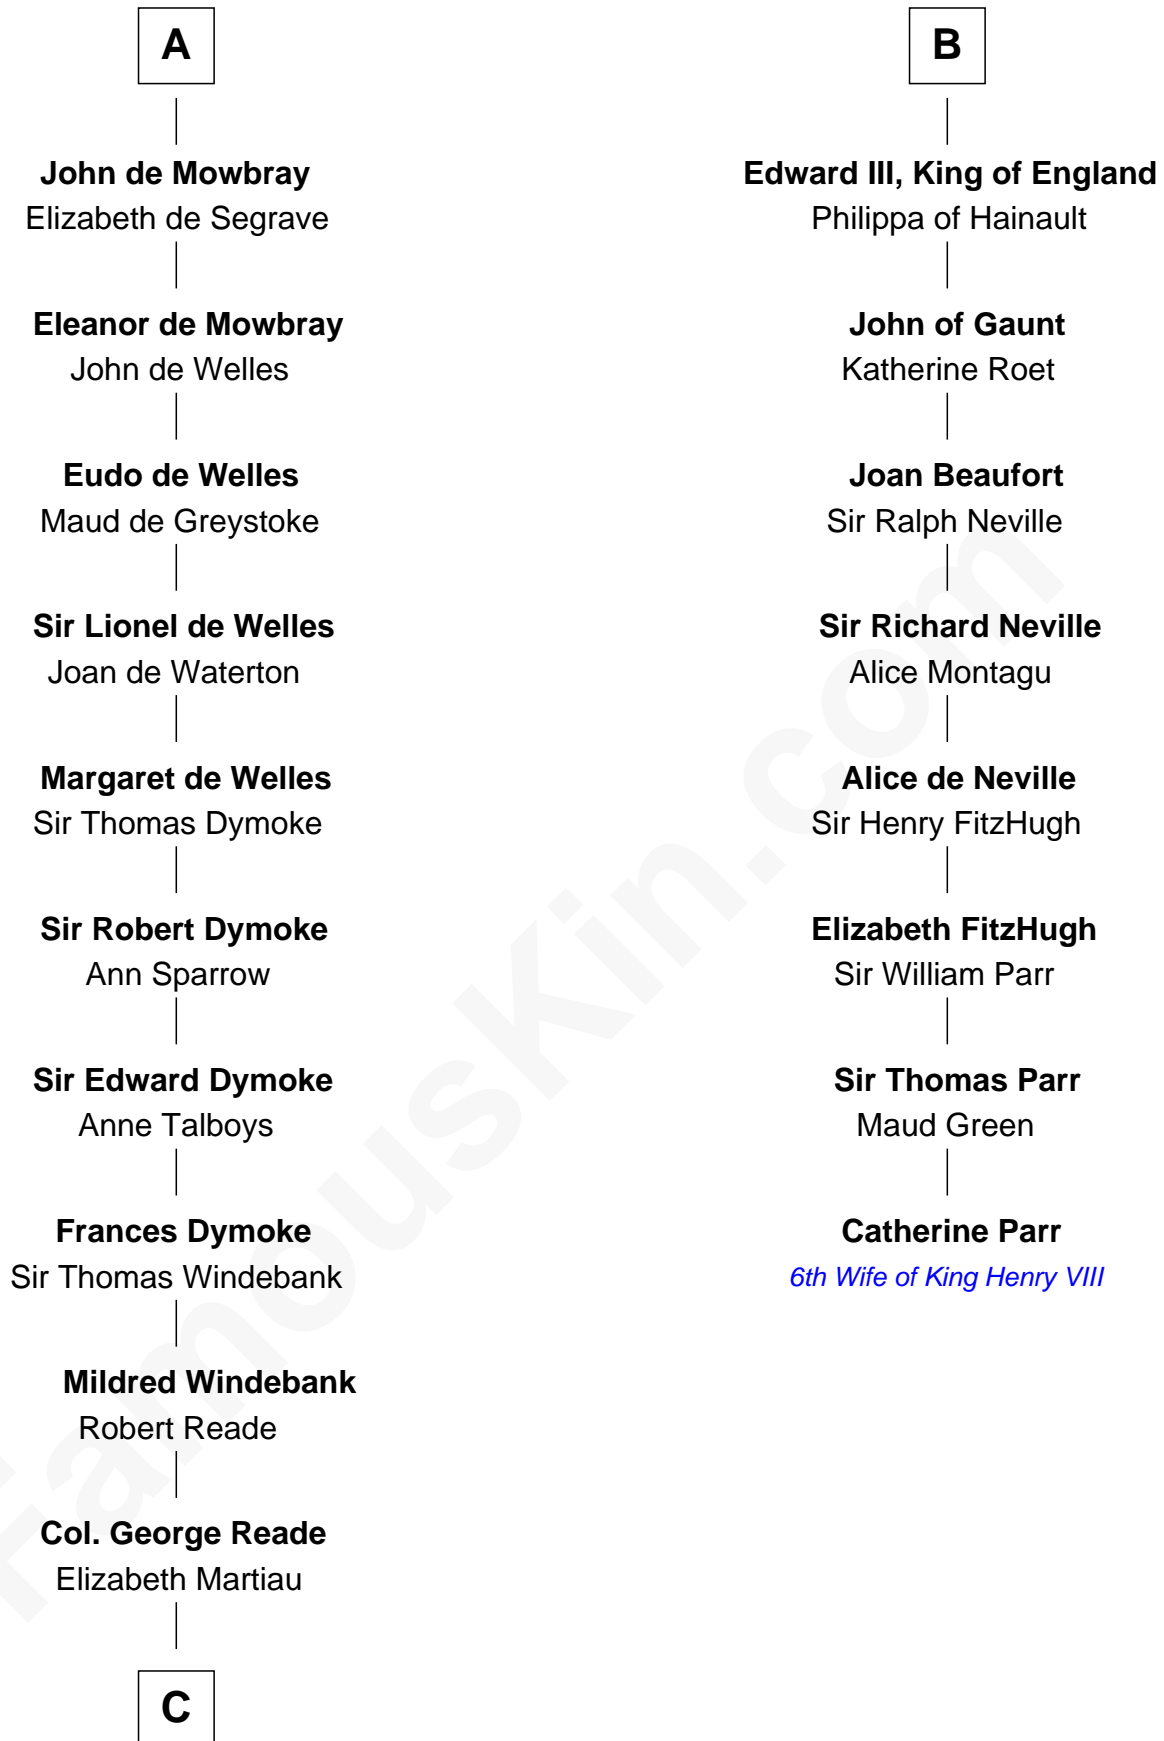

FamousKin.com Relationship Chart of

Meriwether Lewis

Lewis and Clark Expedition

14th cousin 7 times removed of

Catherine Parr

6th Wife of King Henry VIII

C

—
Mildred Reade
Col. Augustine Warner

—
Elizabeth Warner
Col. John Lewis

—
Col. Robert Lewis
Jane Meriwether

—
William Lewis
Lucy Meriwether

—
Meriwether Lewis
Lewis and Clark Expedition

FamousKin.com