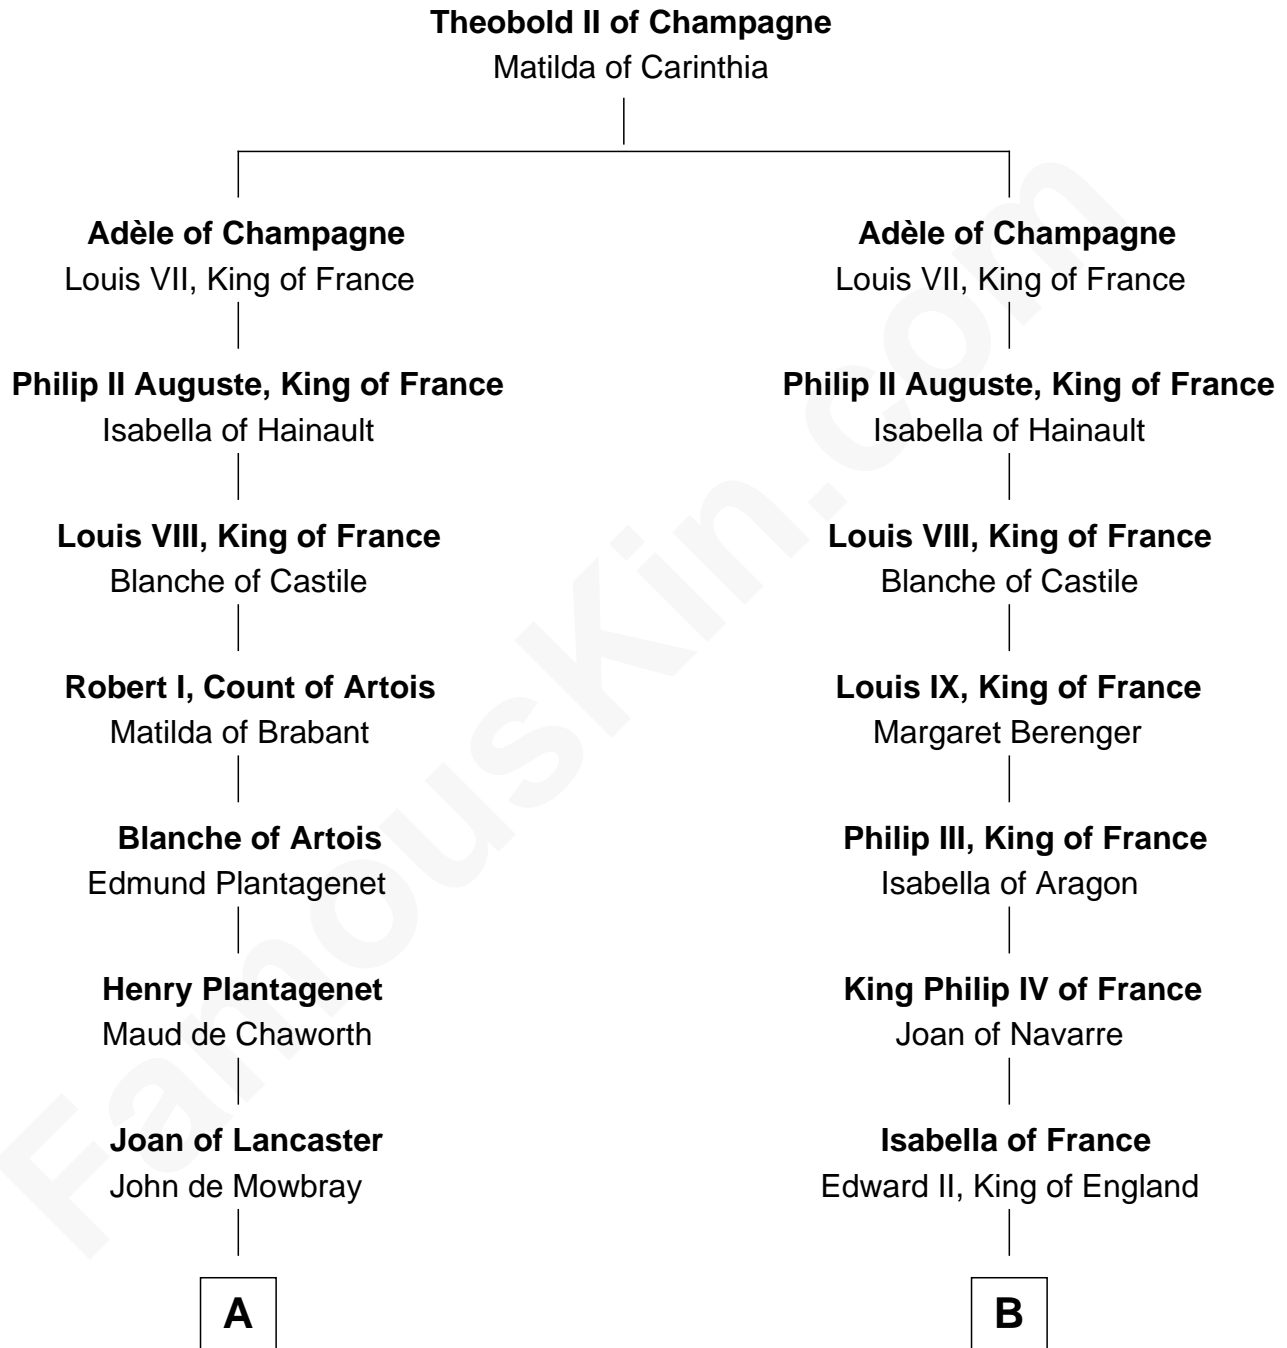

FamousKin.com Relationship Chart of

Meriwether Lewis

Lewis and Clark Expedition

14th cousin 7 times removed of

Catherine Parr

6th Wife of King Henry VIII

C

—
Mildred Reade
Col. Augustine Warner

—
Elizabeth Warner
Col. John Lewis

—
Col. Robert Lewis
Jane Meriwether

—
William Lewis
Lucy Meriwether

—
Meriwether Lewis
Lewis and Clark Expedition

FamousKin.com