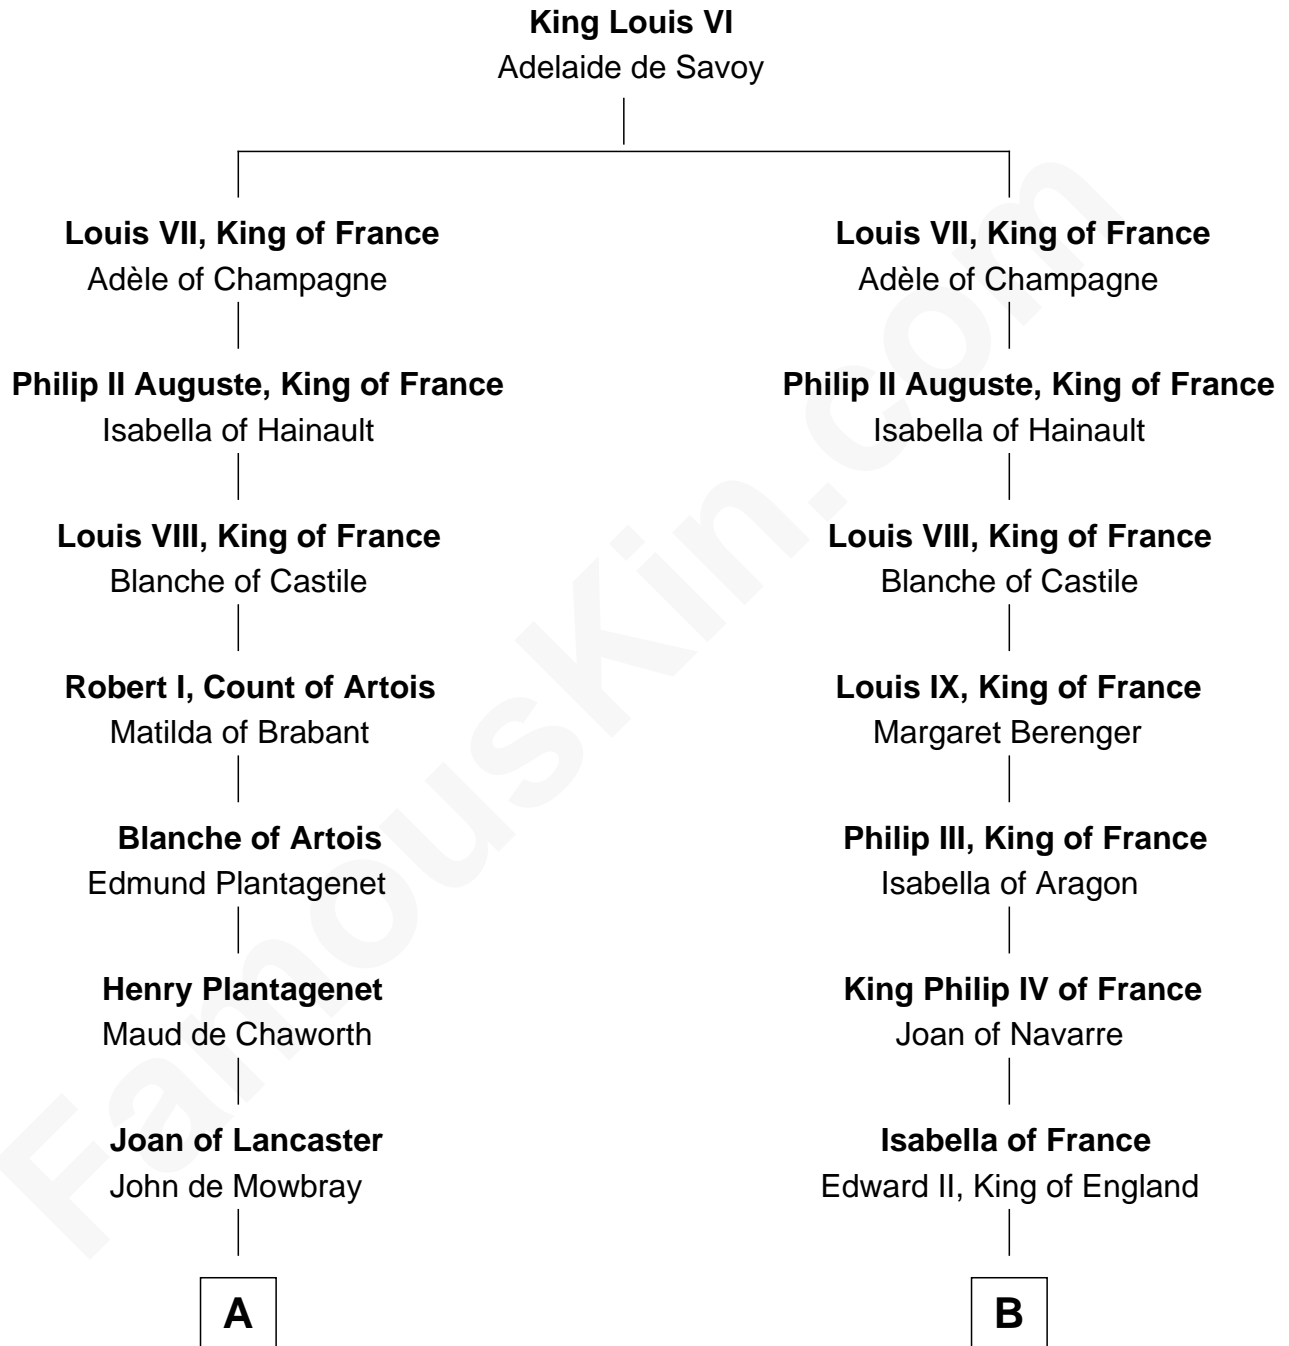

# FamousKin.com Relationship Chart of

**Meriwether Lewis**

*Lewis and Clark Expedition*

14th cousin 7 times removed of

**Catherine Parr**

*6th Wife of King Henry VIII*

**C**

—  
**Mildred Reade**  
Col. Augustine Warner

—  
**Elizabeth Warner**  
Col. John Lewis

—  
**Col. Robert Lewis**  
Jane Meriwether

—  
**William Lewis**  
Lucy Meriwether

—  
**Meriwether Lewis**  
*Lewis and Clark Expedition*

FamousKin.com