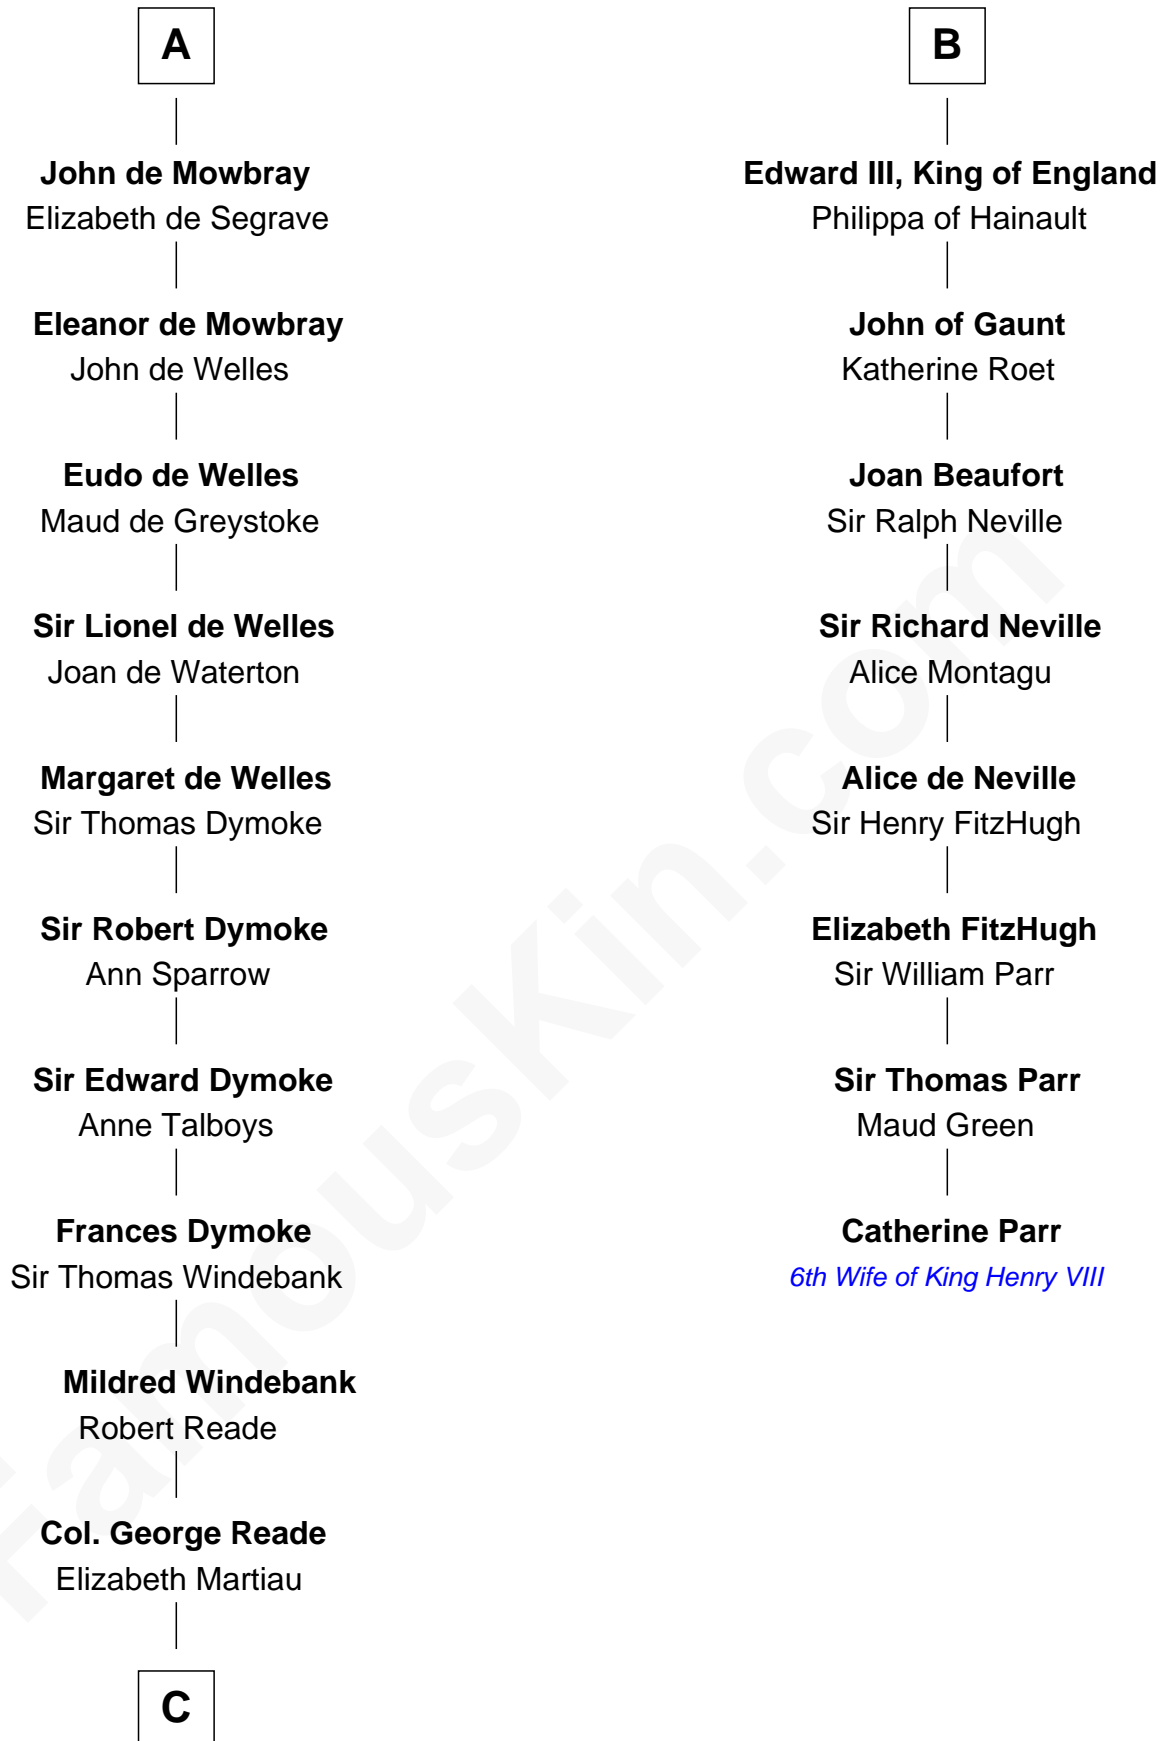

# FamousKin.com Relationship Chart of

**Meriwether Lewis**

*Lewis and Clark Expedition*

14th cousin 7 times removed of

**Catherine Parr**

*6th Wife of King Henry VIII*

**C**

—  
**Mildred Reade**  
Col. Augustine Warner

—  
**Elizabeth Warner**  
Col. John Lewis

—  
**Col. Robert Lewis**  
Jane Meriwether

—  
**William Lewis**  
Lucy Meriwether

—  
**Meriwether Lewis**  
*Lewis and Clark Expedition*

FamousKin.com