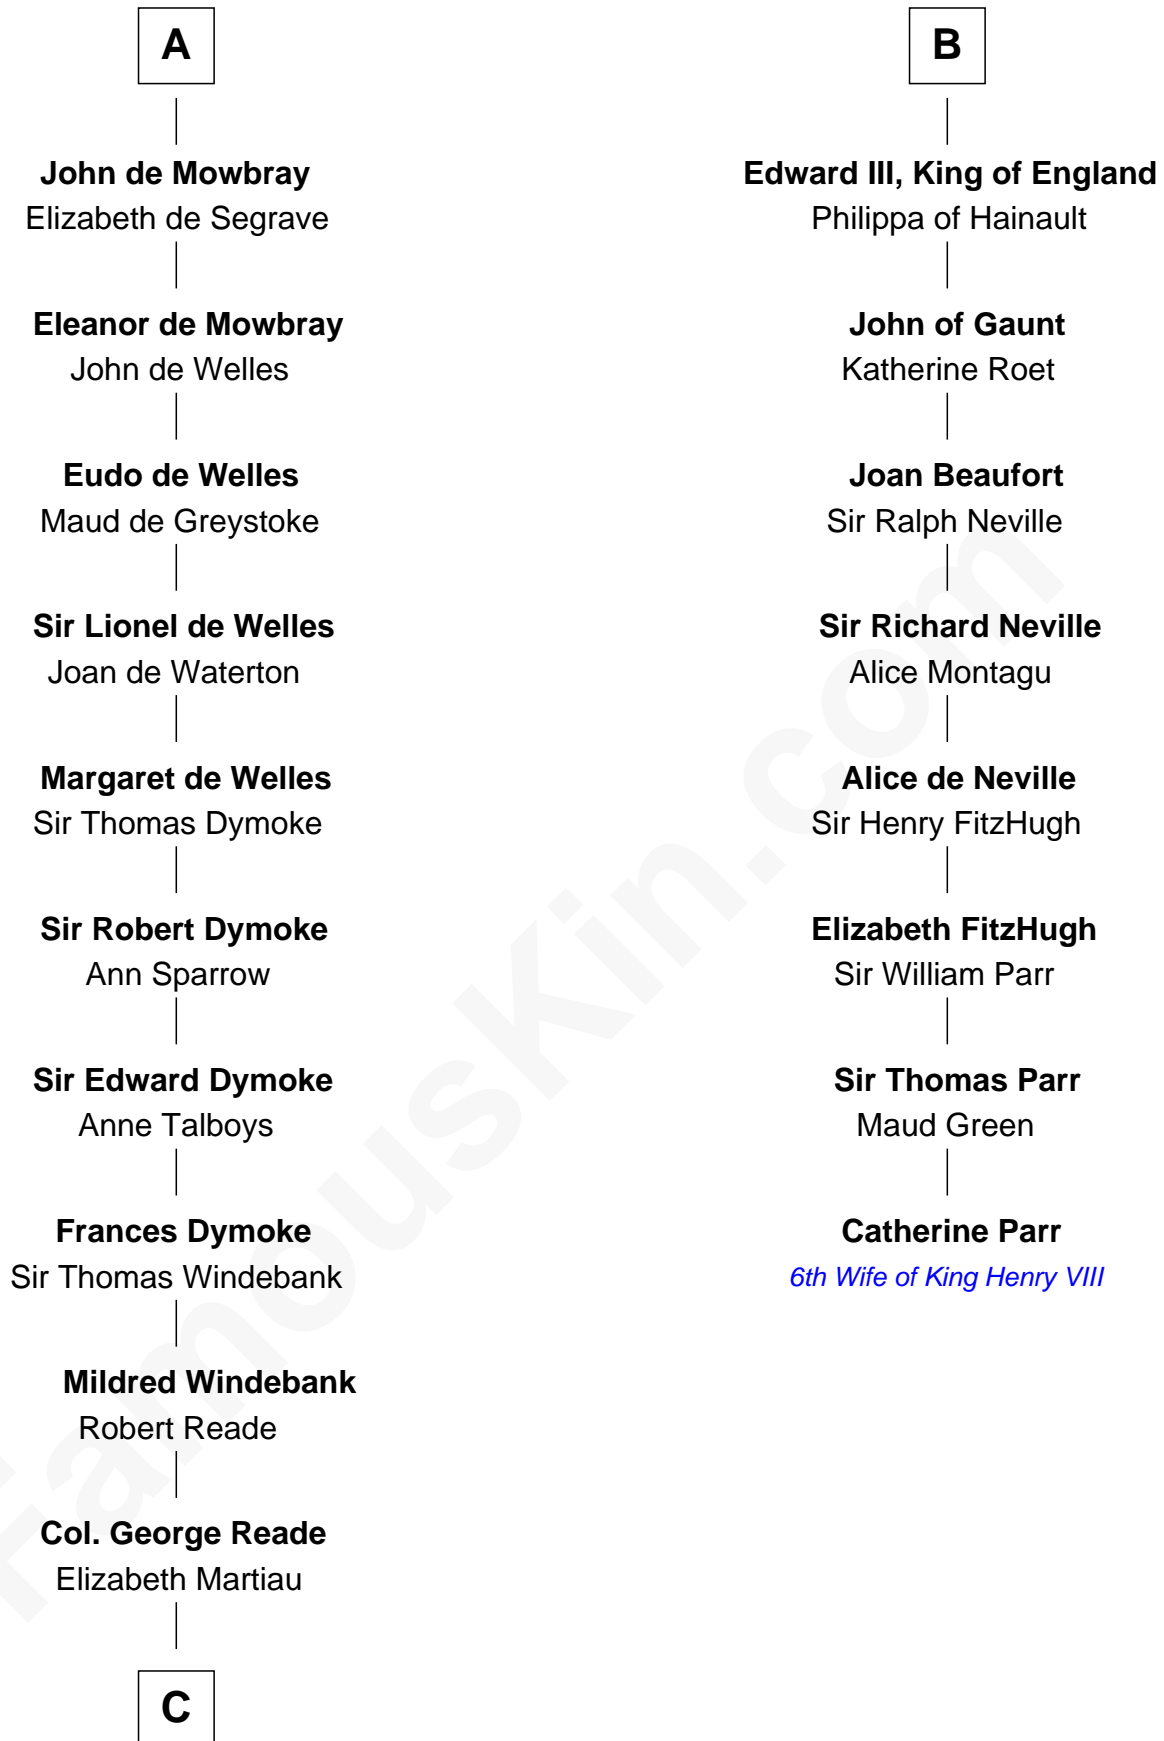

# FamousKin.com Relationship Chart of

**Meriwether Lewis**

*Lewis and Clark Expedition*

14th cousin 7 times removed of

**Catherine Parr**

*6th Wife of King Henry VIII*

**Godfrey II, Count of Louvain**

Luitgarde of Sulzbach

Marguerite of Limbourg

**Henry I, Duke of Brabant**

Mathilde of Boulogne

**Henry II, Duke of Brabant**

Marie of Hohenstaufen

**Matilda of Brabant**

Robert I, Count of Artois

**Blanche of Artois**

King Henry I of Navarre

**Joan of Navarre**

King Philip IV of France

**Isabella of France**

Edward II, King of England

**B**

**C**

—  
**Mildred Reade**  
Col. Augustine Warner

—  
**Elizabeth Warner**  
Col. John Lewis

—  
**Col. Robert Lewis**  
Jane Meriwether

—  
**William Lewis**  
Lucy Meriwether

—  
**Meriwether Lewis**  
*Lewis and Clark Expedition*

FamousKin.com