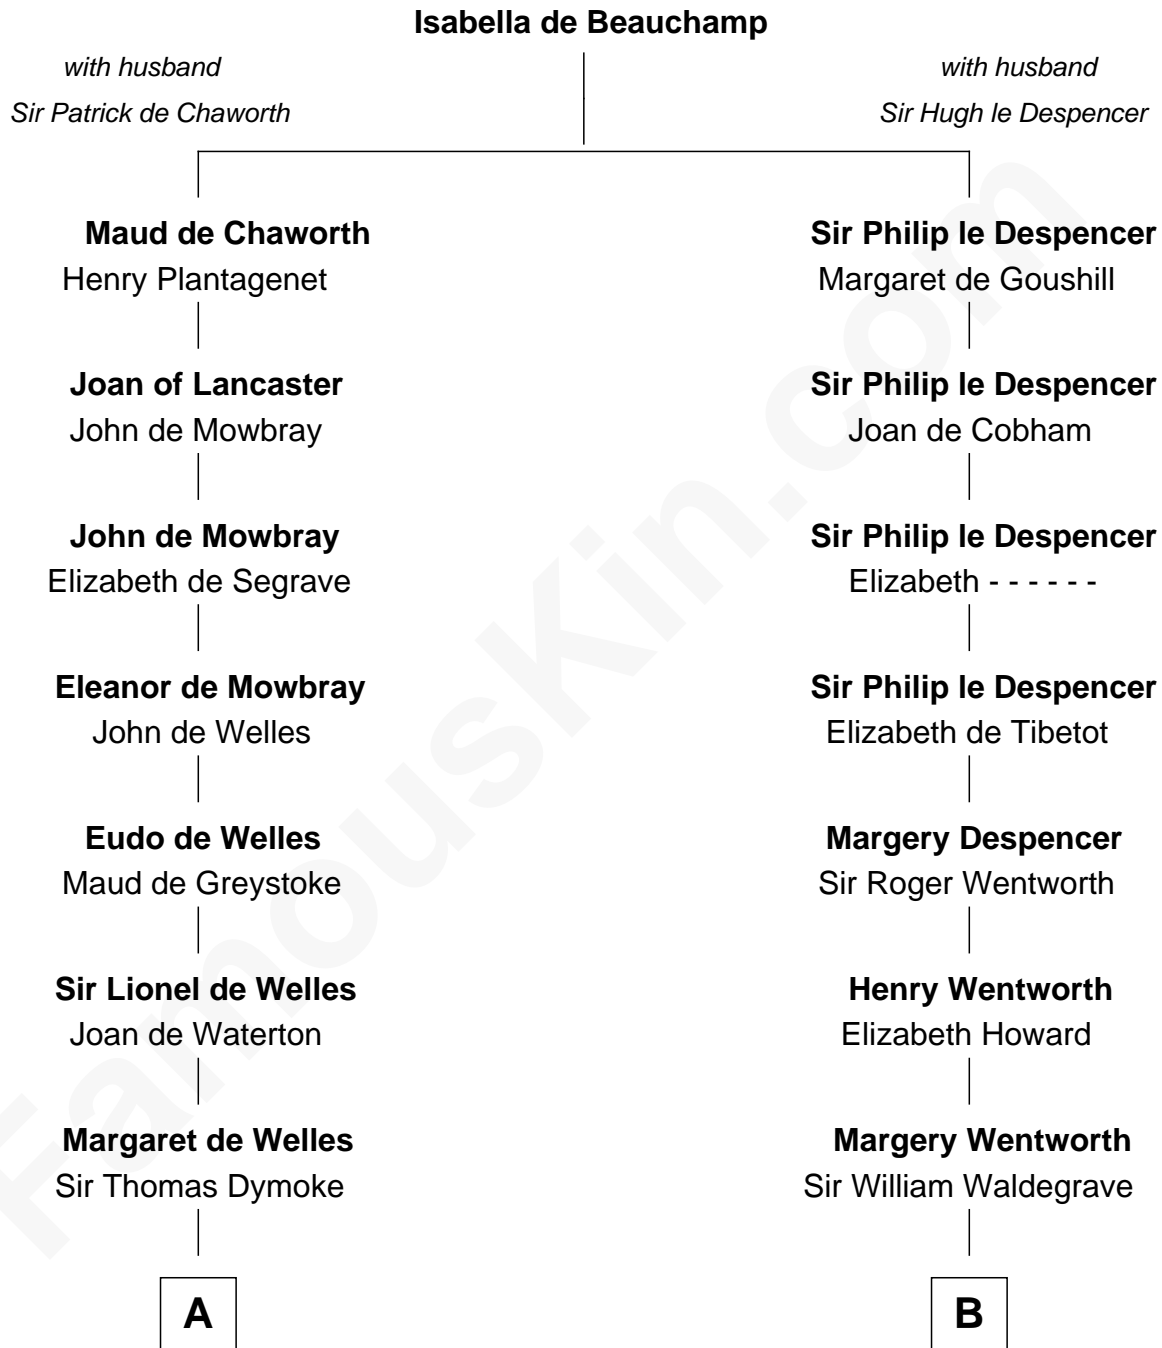

FamousKin.com Relationship Chart of

Meriwether Lewis

Lewis and Clark Expedition

16th cousin 5 times removed of

Jake Gyllenhaal

Movie Actor

C

Anders Leonard Gyllenhaal

Selma Amanda Nelson

Leonard Ephraim Gyllenhaal

Philo Pendleton

Hugh Anders Gyllenhaal

Virginia Lowrie Childs

Stephen Roark Gyllenhaal

Naomi Achs

Jake Gyllenhaal