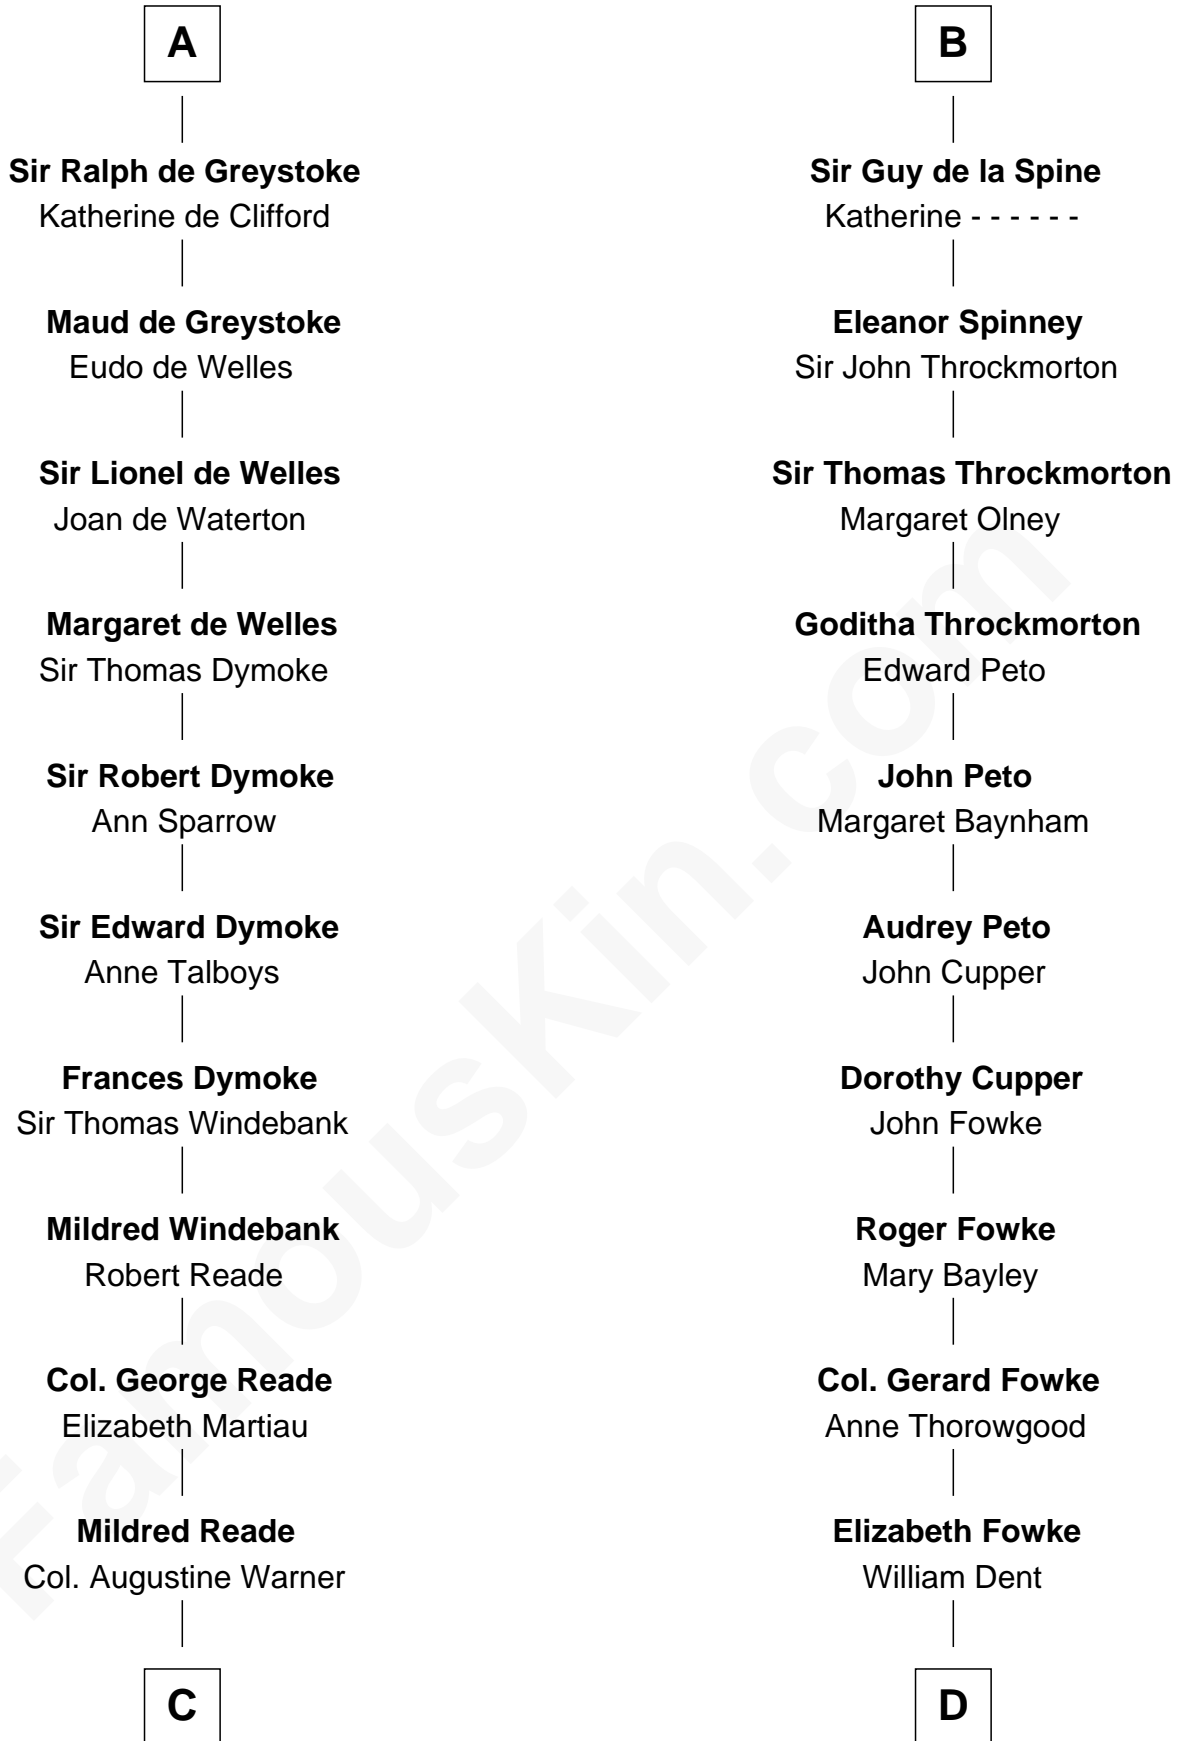

FamousKin.com Relationship Chart of

Meriwether Lewis

Lewis and Clark Expedition

20th cousin 1 time removed of

General James Longstreet

Confederate Army - U.S. Civil War

C

Elizabeth Warner

Col. John Lewis

Col. Robert Lewis

Jane Meriwether

William Lewis

Lucy Meriwether

Meriwether Lewis

Lewis and Clark Expedition

D

George Dent

Anne Herbert

John Dent

Sarah Marshall

Thomas Marshall Dent

Anne Magruder

Mary Anna Dent

James Longstreet