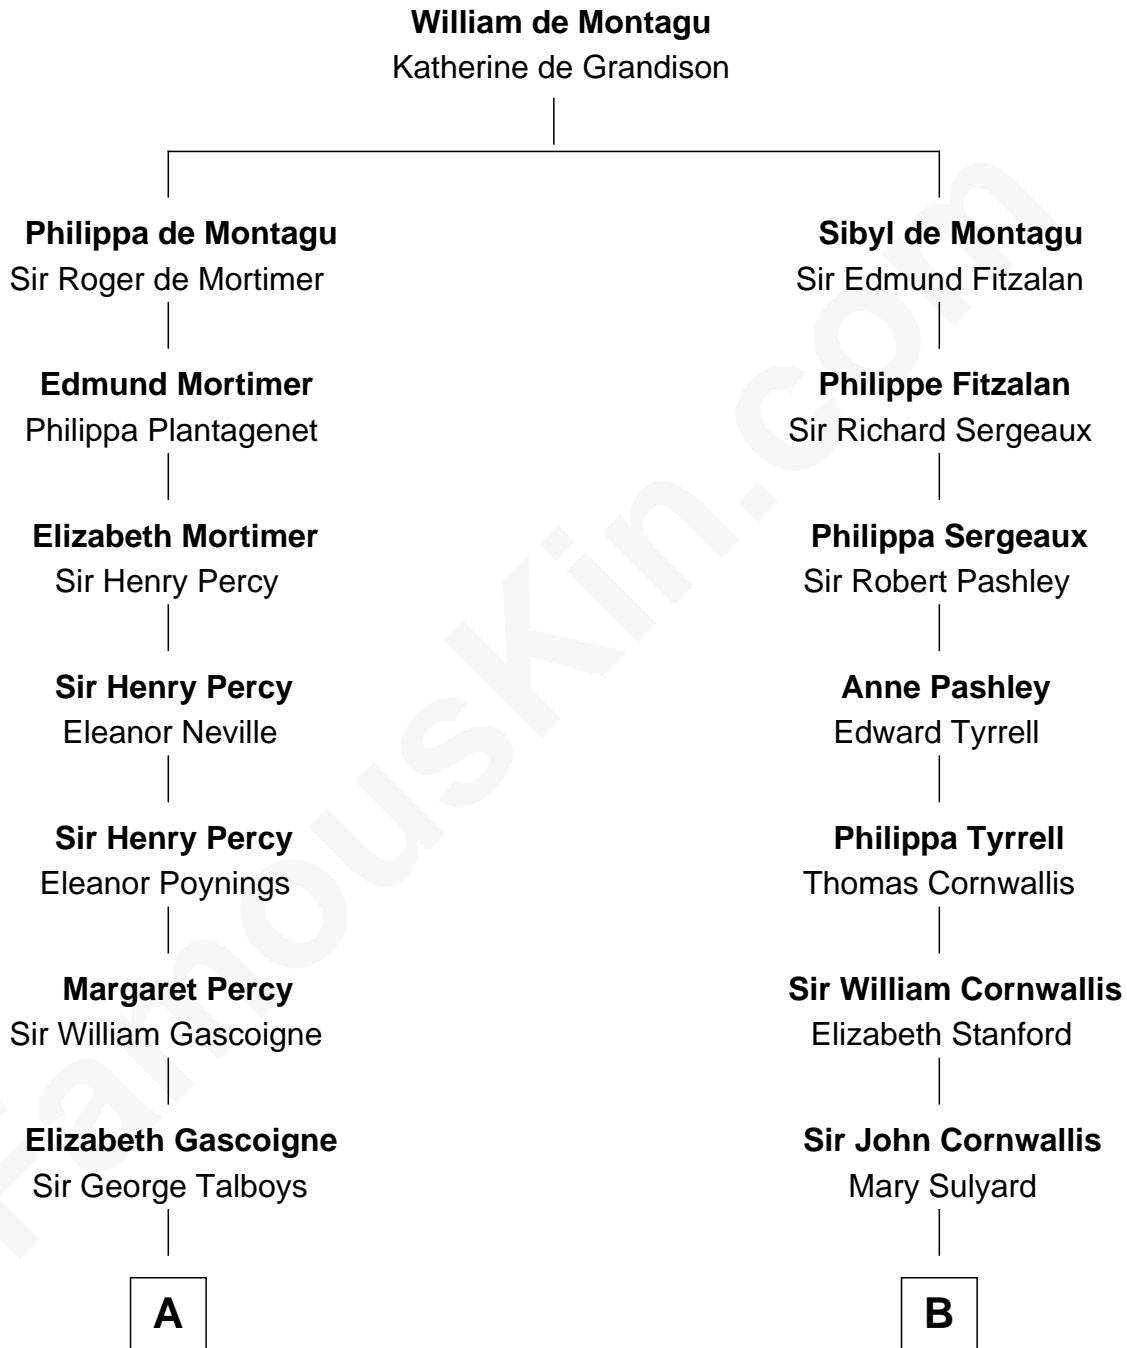

# FamousKin.com

## Relationship Chart of

### Meriwether Lewis

*Lewis and Clark Expedition*

15th cousin 2 times removed of

**General James Longstreet**  
*Confederate Army - U.S. Civil War*

**A**

**Anne Talboys**  
Sir Edward Dymoke

**Frances Dymoke**  
Sir Thomas Windebank

**Meriwether Lewis**  
*Lewis and Clark Expedition*

**B**

**Elizabeth Cornwallis**  
John Blennerhasset

**Elizabeth Blennerhasset**  
Lionel Throckmorton

**Bassingborne Throckmorton**  
Mary Hill

**John Throckmorton**  
Rebecca Farrand