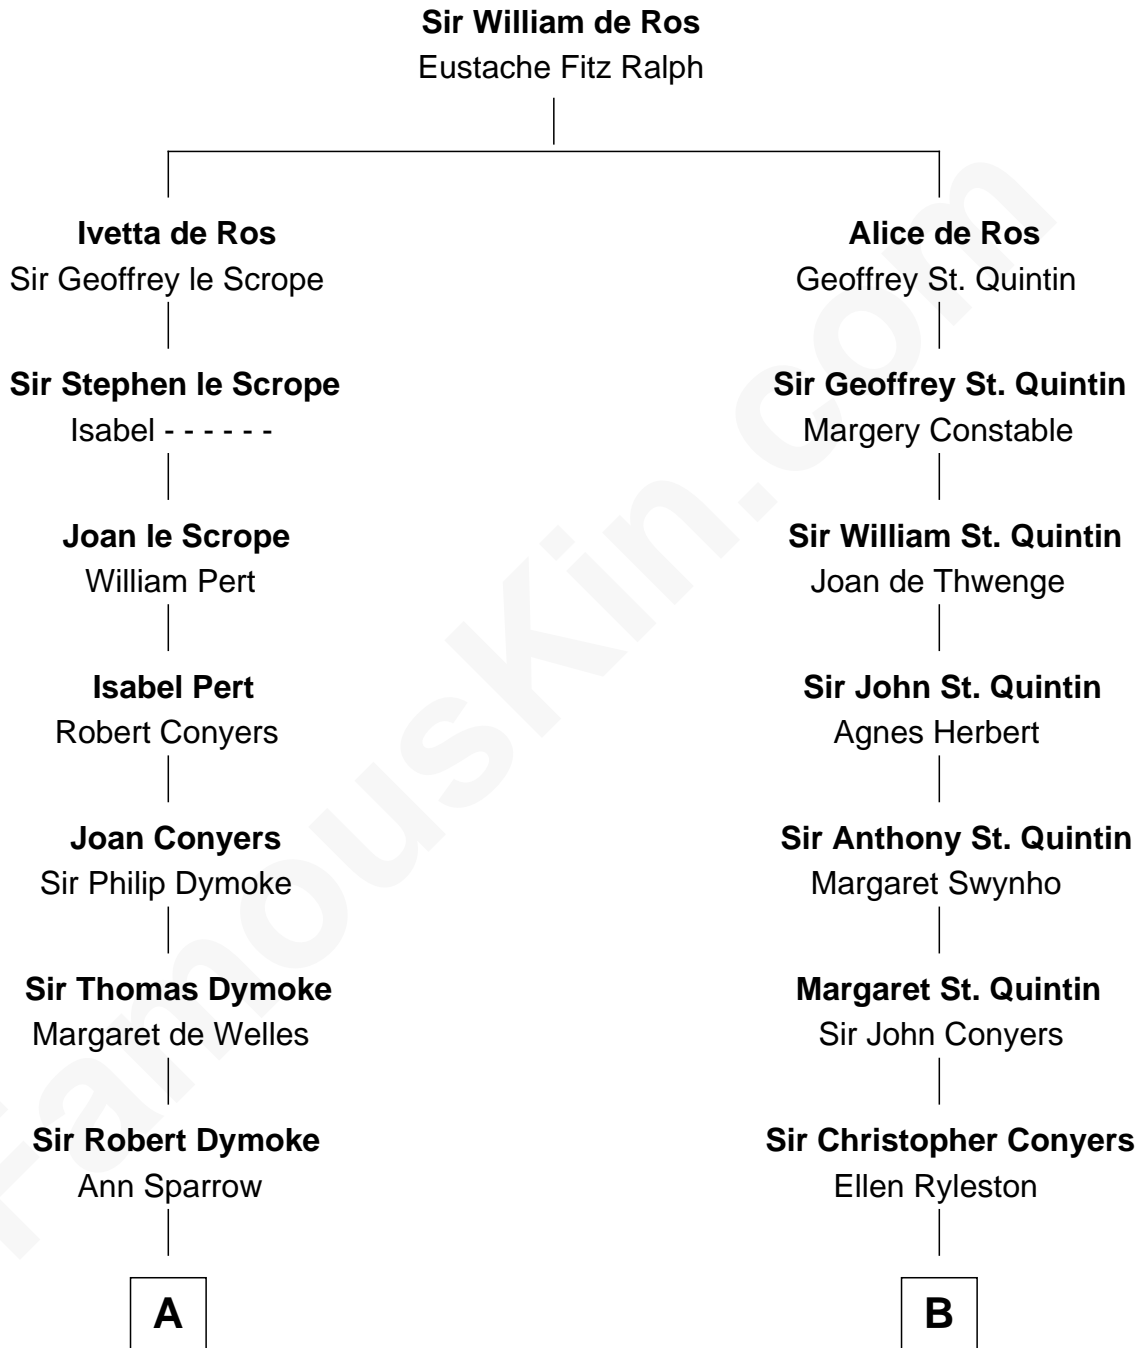

FamousKin.com

Relationship Chart of

Meriwether Lewis

Lewis and Clark Expedition

15th cousin 3 times removed of

General James Longstreet
Confederate Army - U.S. Civil War

C

|
James Longstreet

Mary Anna Dent

|
General James Longstreet

Confederate Army - U.S. Civil War

FamousKin.com