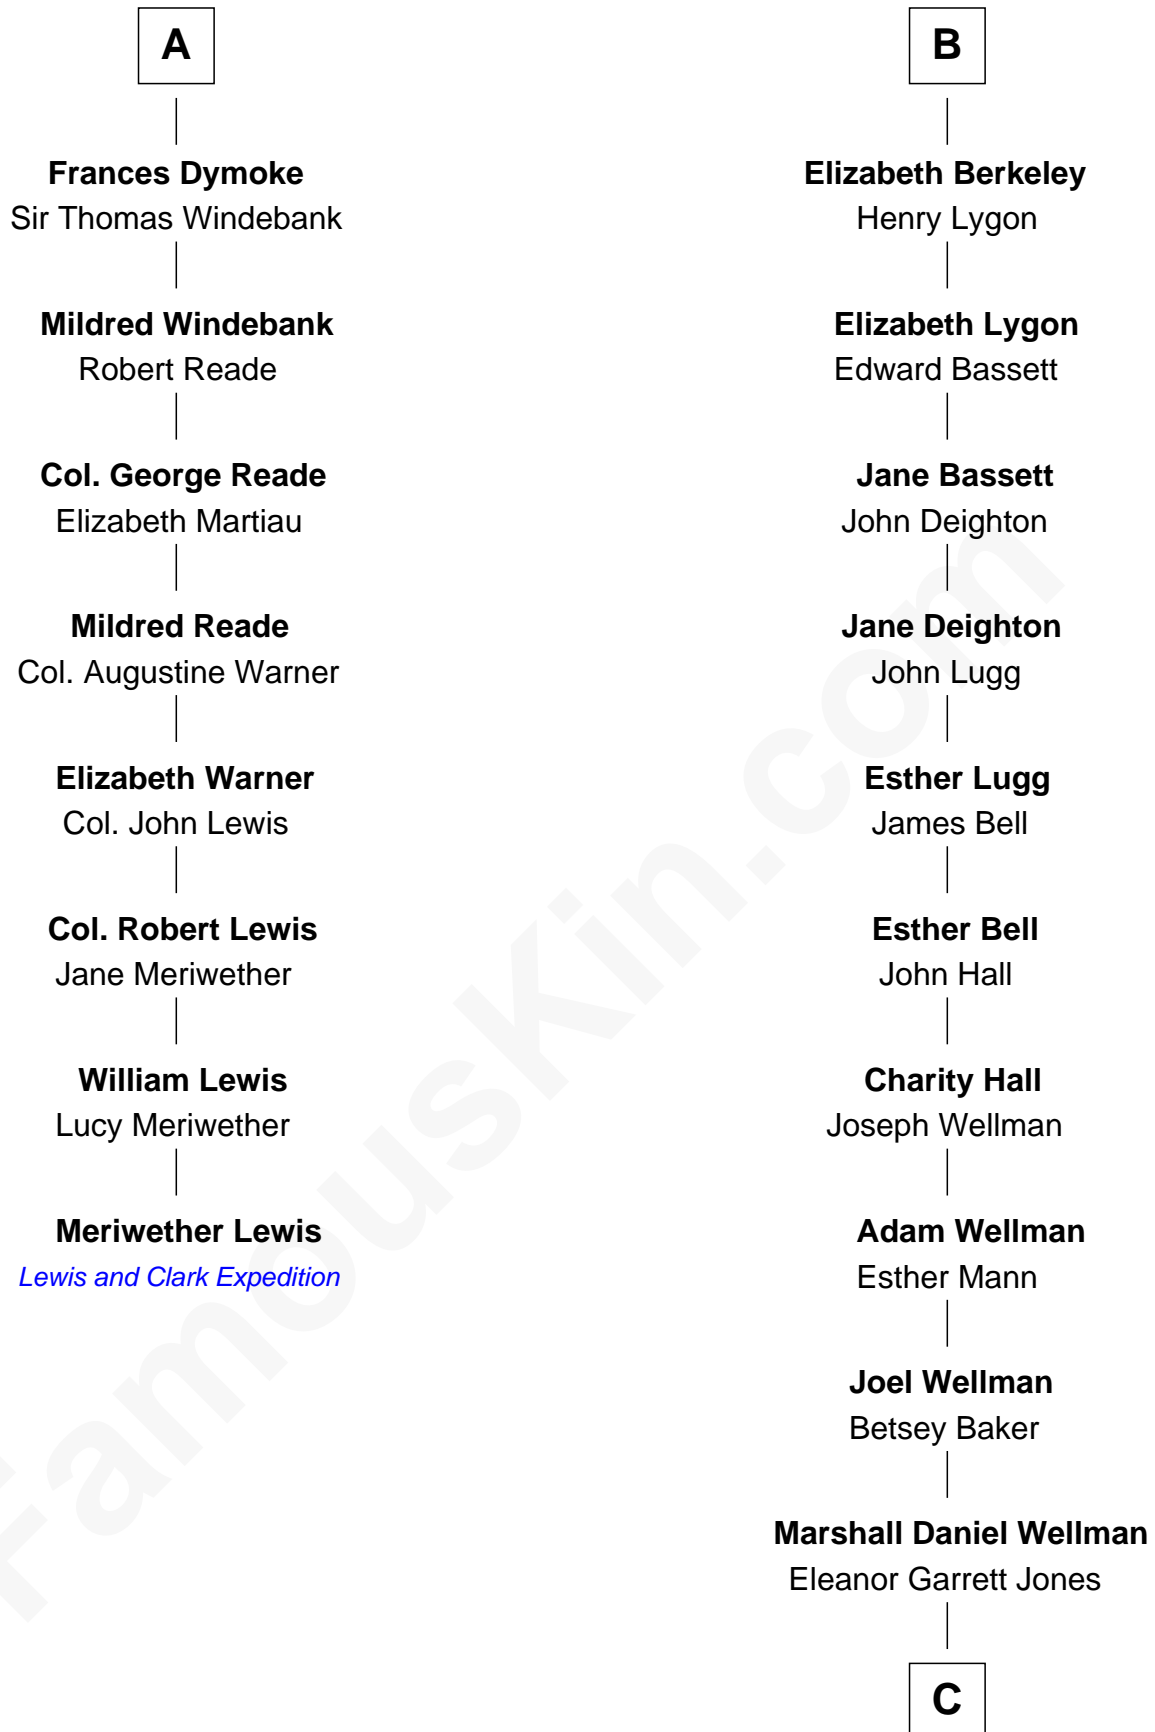

FamousKin.com Relationship Chart of

Meriwether Lewis

Lewis and Clark Expedition

14th cousin 4 times removed of

Jack London

Author of "The Call of the Wild"

Sir Maurice de Berkeley

Eve la Zouche

Margaret - - - - -

Thomas Berkeley

Catherine Botetourte

Maurice Berkeley

Johanna Denham

Maurice Berkeley

Ellen Montfort

Sir William Berkeley

Anne Stafford

Richard Berkeley

Elizabeth Conningsby

Sir John Berkeley

Isabel Dennis

B

C

Flora Wellman
William Henry Chaney