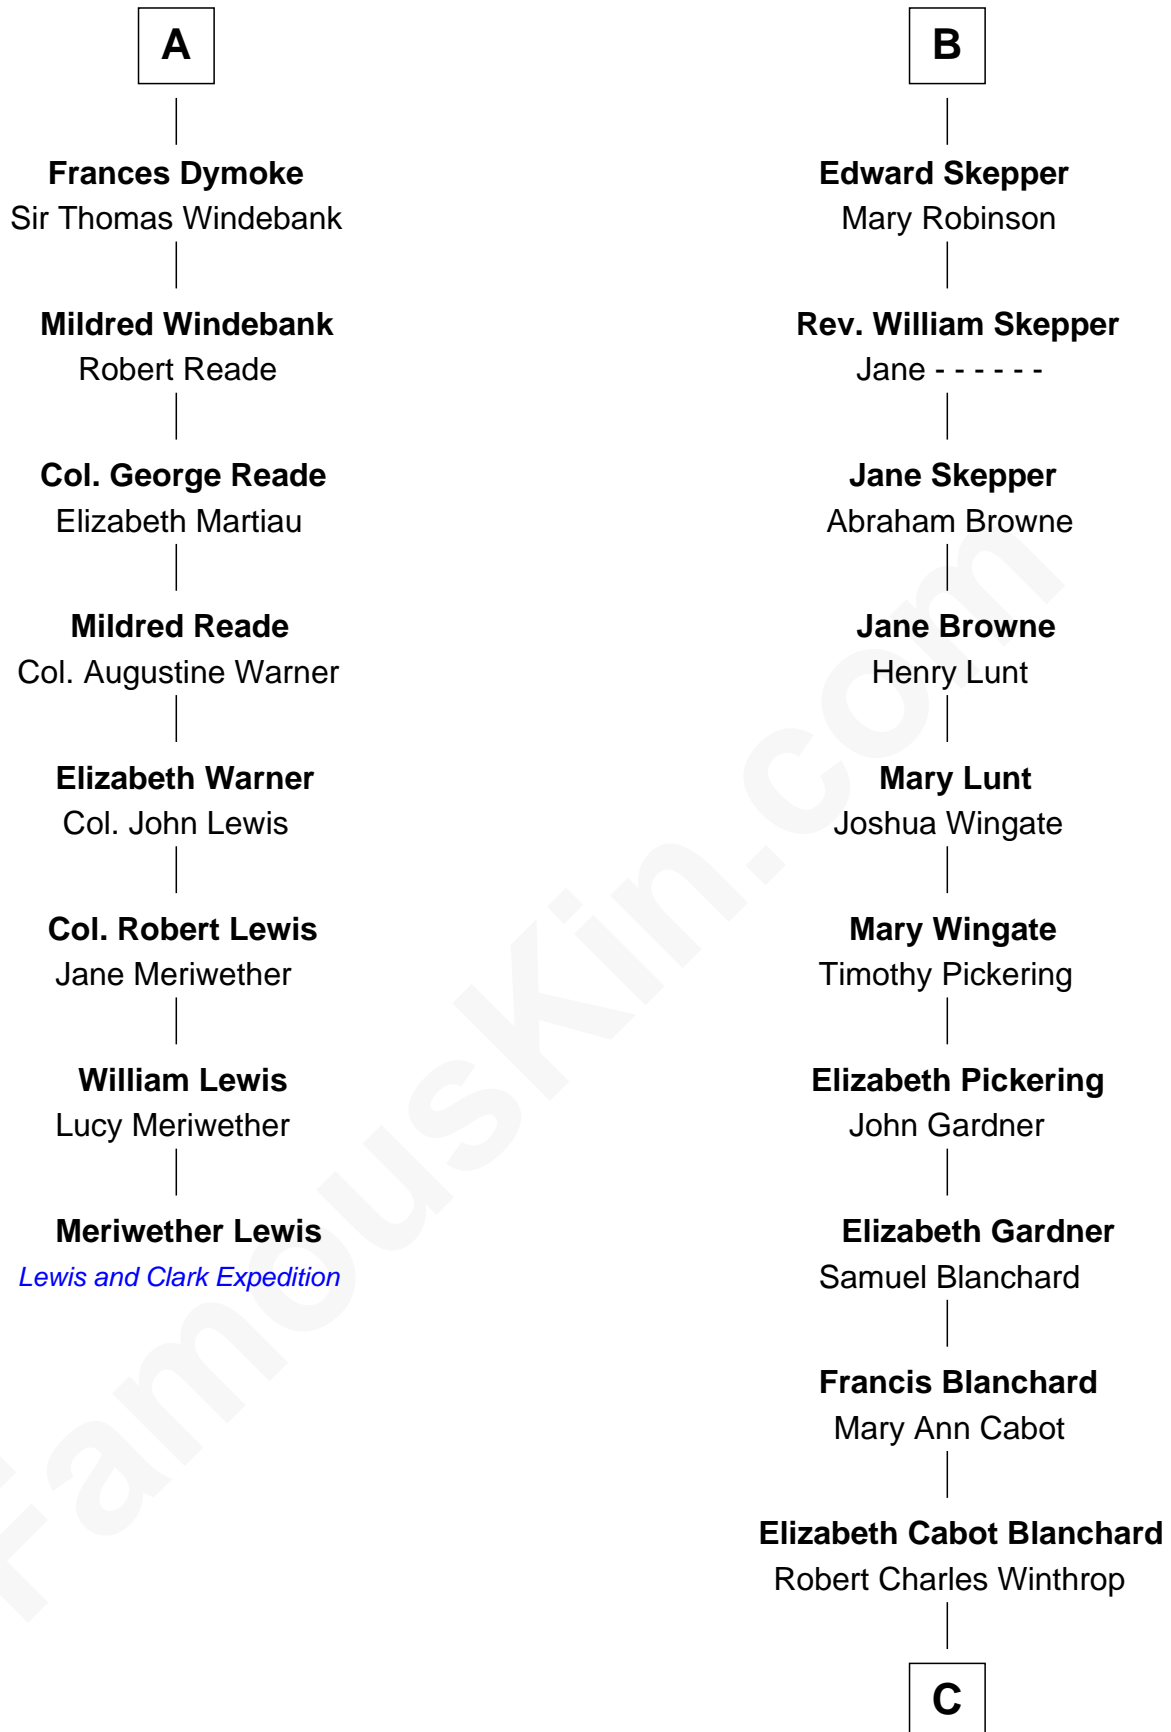

FamousKin.com Relationship Chart of

Meriwether Lewis

Lewis and Clark Expedition

14th cousin 6 times removed of

John Kerry

68th U.S. Secretary of State

Sir Hugh de Stafford
Philippa de Beauchamp

Margaret de Stafford

Isabel de la Pole

Thomas Morley

Anne Morley

Sir John Hastings

Elizabeth Hastings

Sir Robert Hildyard

Sir Piers Hildyard

Joan de la See

Isabel Hildyard

Ralph Legard

Joan Ledgard

Richard Skepper

B

C

Robert Charles Winthrop

Elizabeth Mason