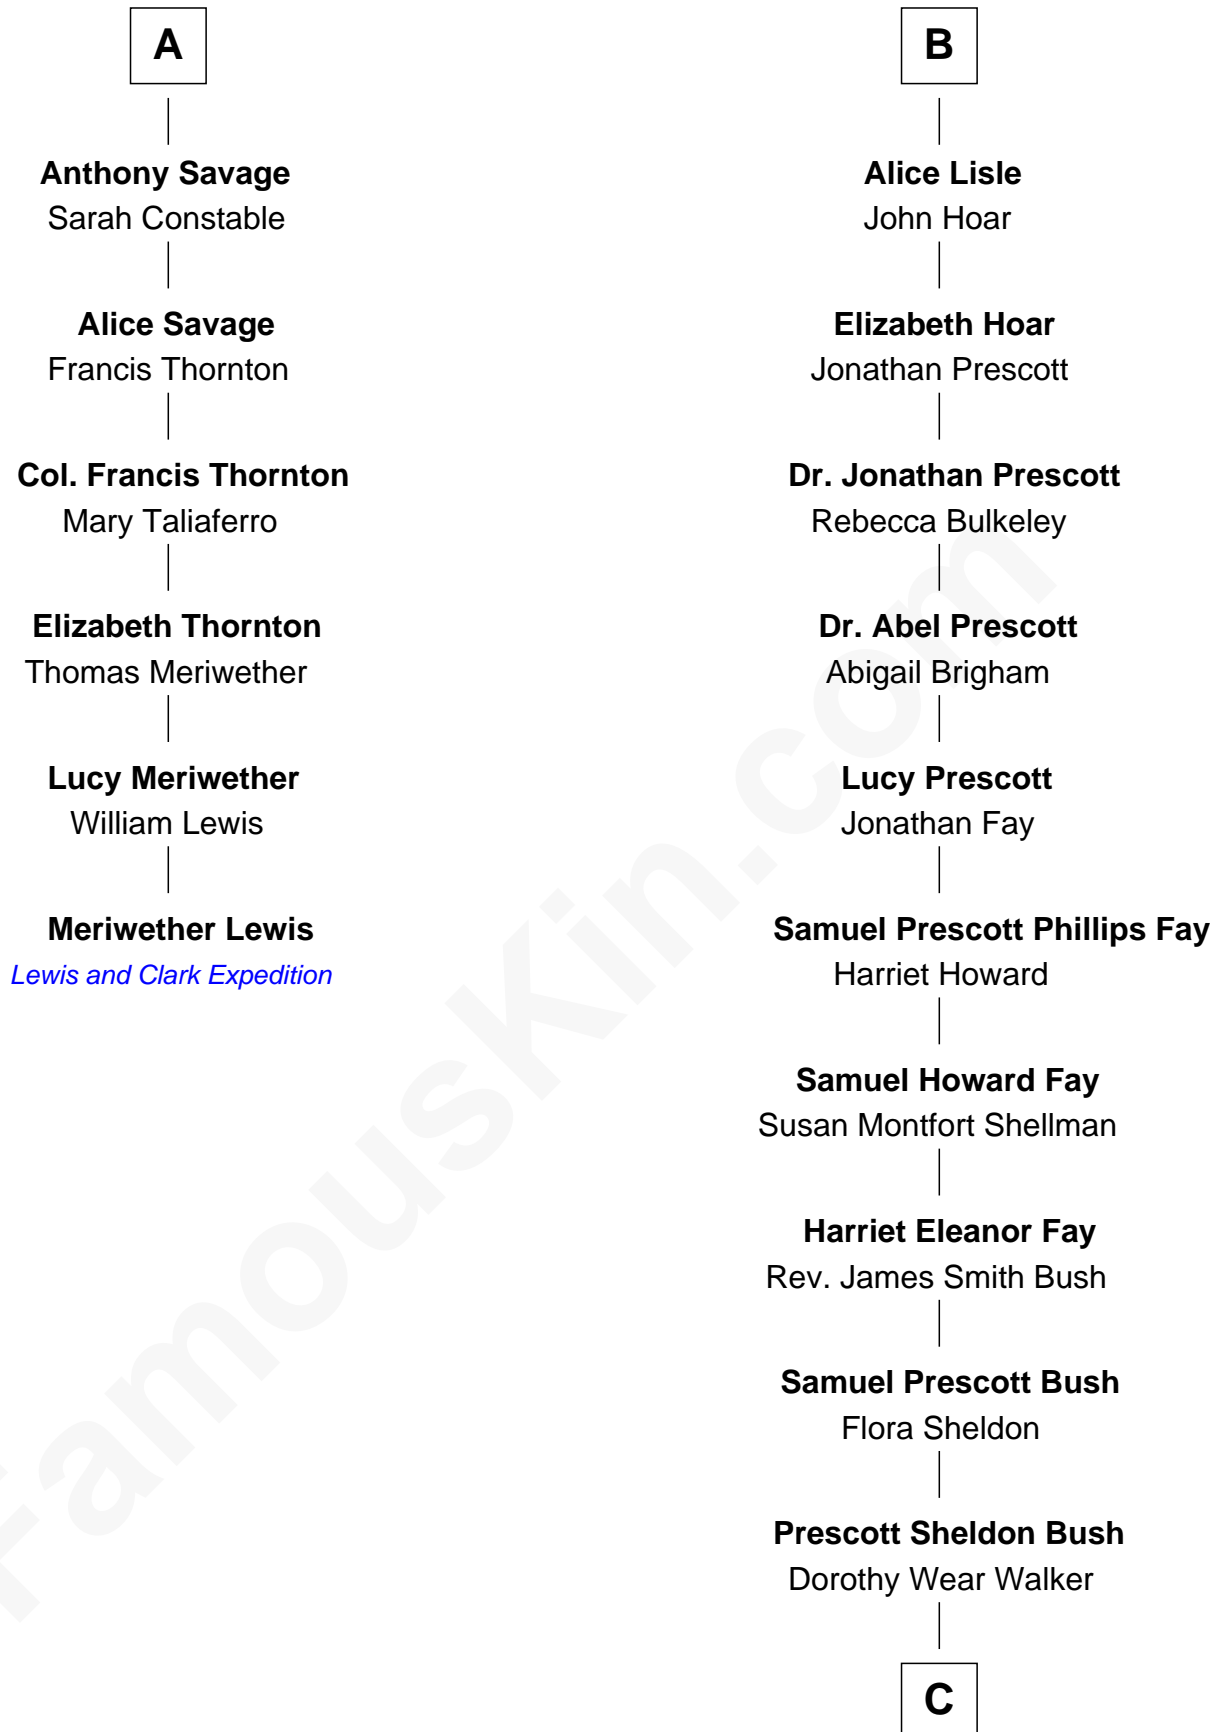

FamousKin.com Relationship Chart of

Meriwether Lewis

Lewis and Clark Expedition

12th cousin 6 times removed of

Jeb Bush

43rd Governor of Florida

Sir Humphrey Stafford

Eleanor Aylesbury

Elizabeth Stafford
Sir Richard de Beauchamp

Anne de Beauchamp
Sir Richard Lygon

Sir Richard Lygon
Margaret Greville

Anne Lygon
Sir Christopher Savage

Francis Savage
Anne Sheldon

Walter Savage
Elizabeth Hall

Ralph Savage

A

Anne Stafford
Sir William Berkeley

Richard Berkeley
Elizabeth Conningsby

Sir John Berkeley
Isabel Dennis

Sir Richard Berkeley
Elizabeth Jermy

Mary Berkeley
Sir John Hungerford

Bridget Hungerford
Sir William Lisle

John Lisle
Alice Beckenshaw

B

FamousKin.com