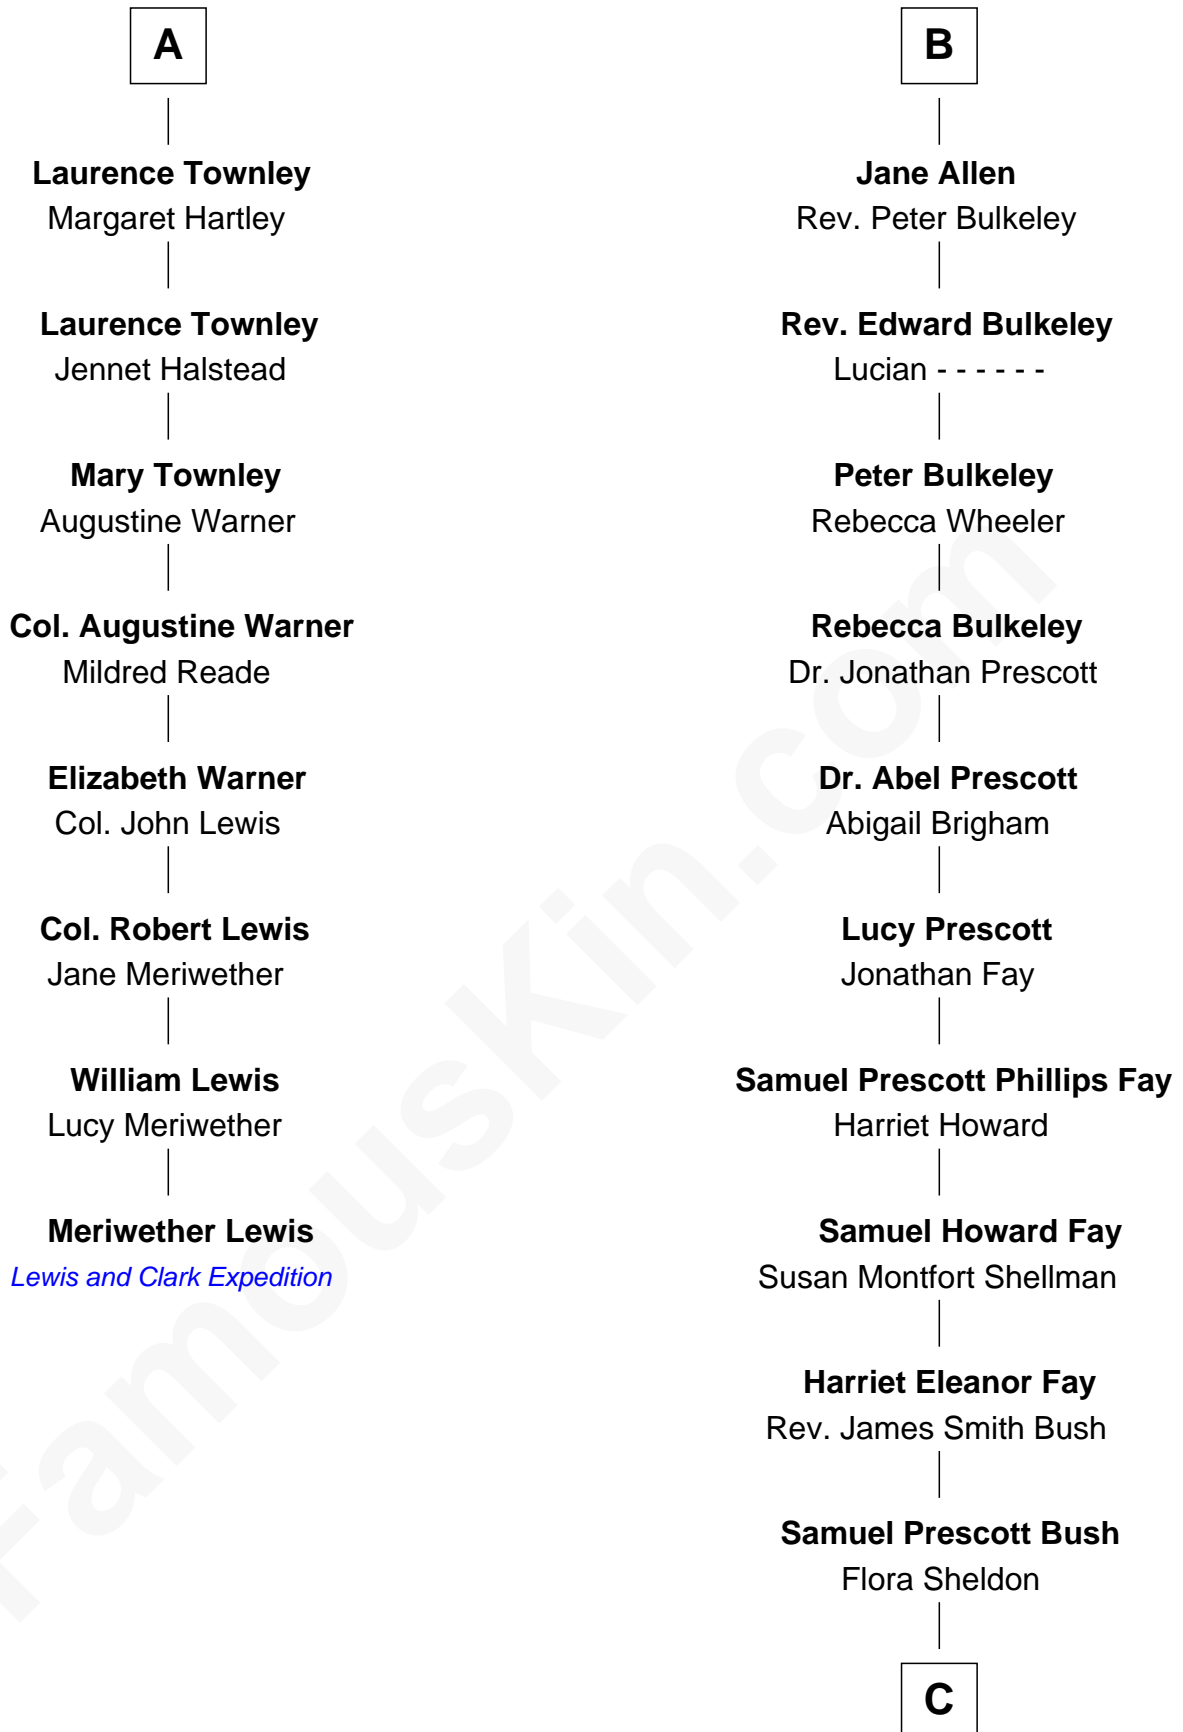

# FamousKin.com Relationship Chart of

**Meriwether Lewis**

*Lewis and Clark Expedition*

14th cousin 5 times removed of

**Jeb Bush**

*43rd Governor of Florida*

**C**

Prescott Sheldon Bush

Dorothy Wear Walker

George Herbert Walker Bush

Barbara Pierce

Jeb Bush

*43rd Governor of Florida*

FamousKin.com