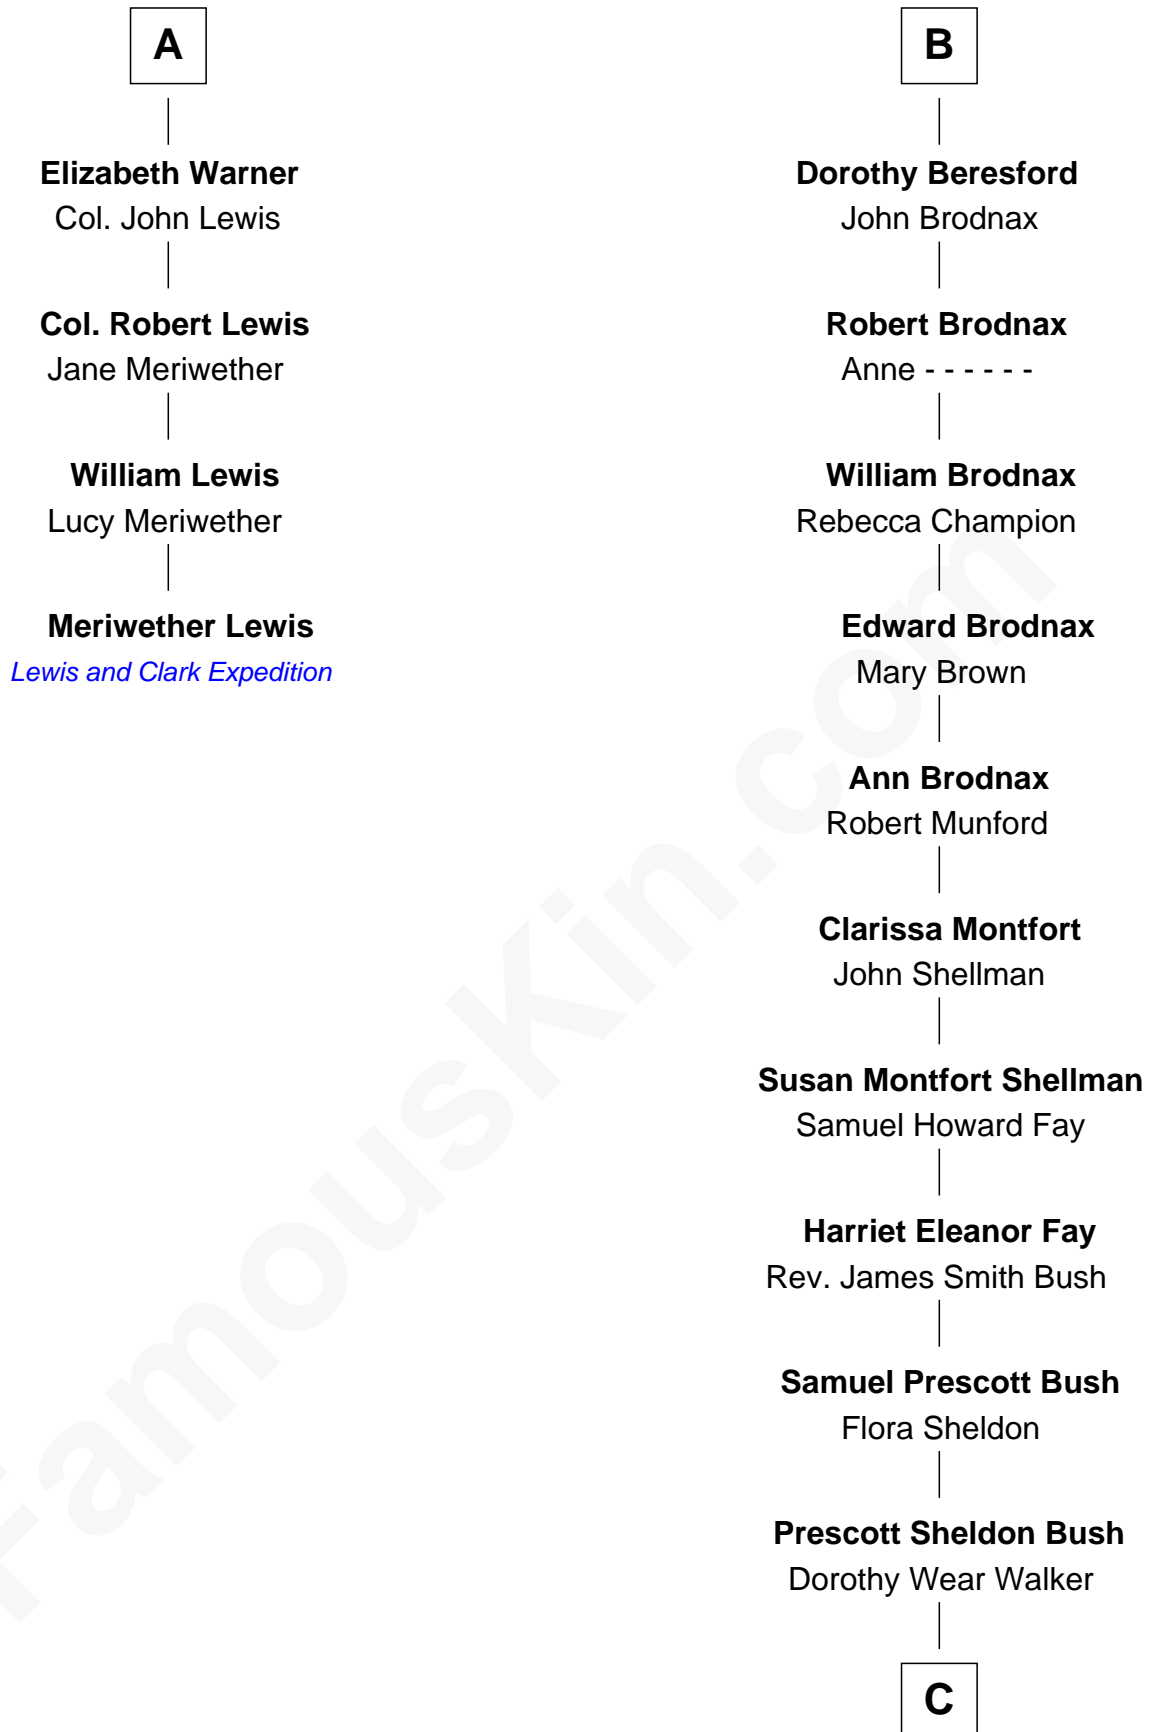

FamousKin.com Relationship Chart of

Meriwether Lewis

Lewis and Clark Expedition

10th cousin 8 times removed of

Jeb Bush

43rd Governor of Florida

Sir Lionel de Welles

Joan de Waterton

C

George Herbert Walker Bush

Barbara Pierce

Jeb Bush

43rd Governor of Florida

FamousKin.com