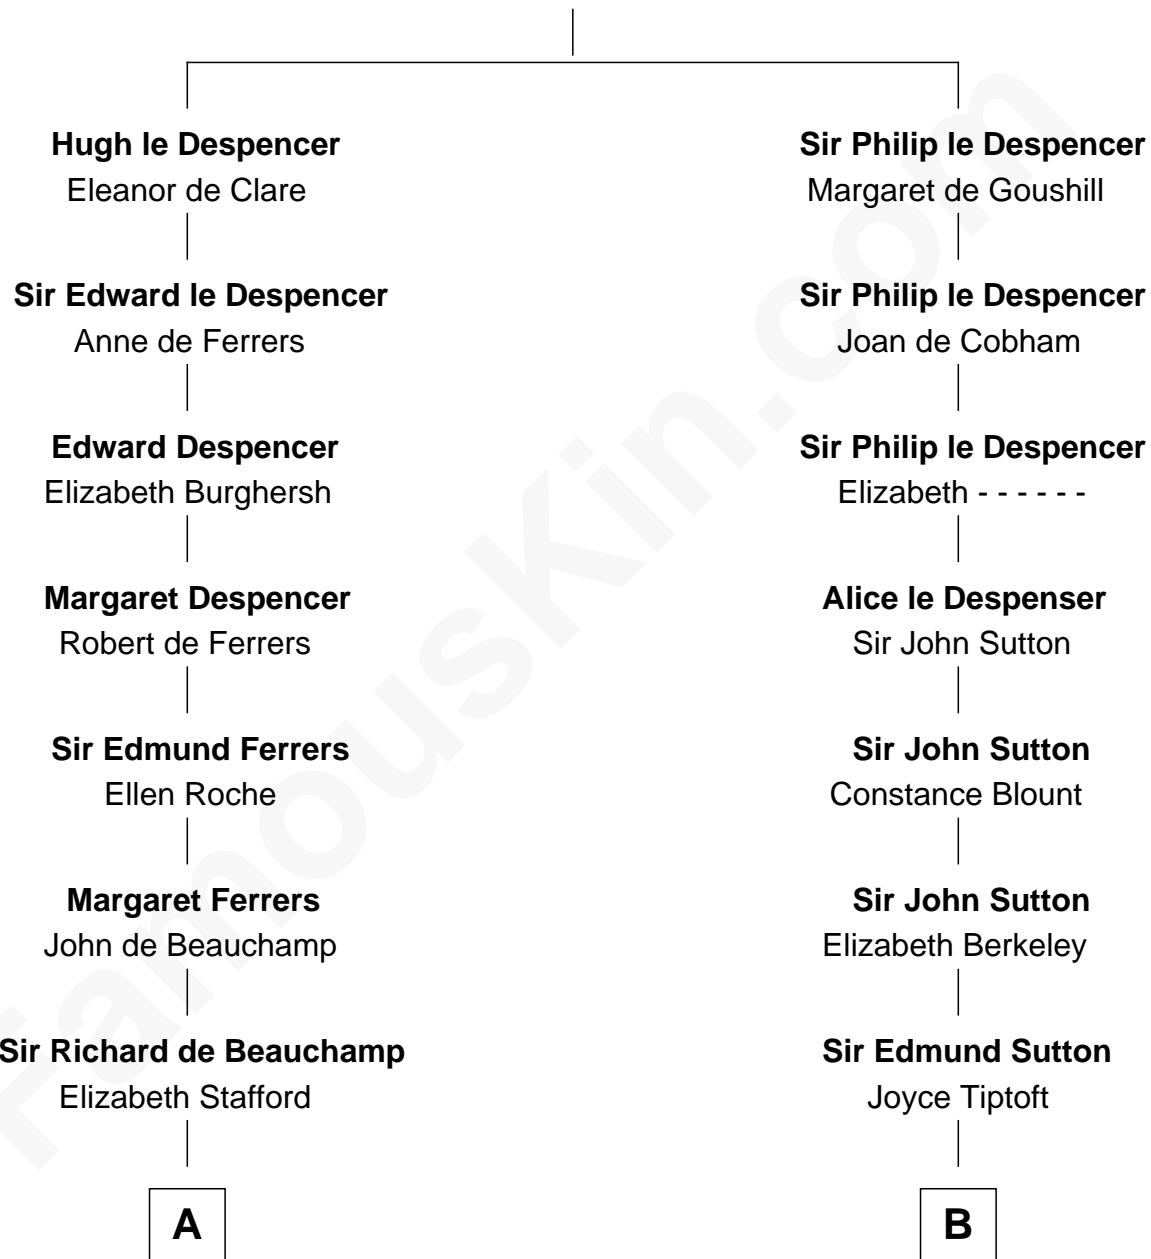

FamousKin.com Relationship Chart of

Meriwether Lewis

Lewis and Clark Expedition

18th cousin 1 time removed of

John Brown

American Abolitionist

Sir Hugh le Despencer

Isabella de Beauchamp

C

Lucy Meriwether

William Lewis

Meriwether Lewis

Lewis and Clark Expedition

D

Ruth Humphrey

Gideon Mills