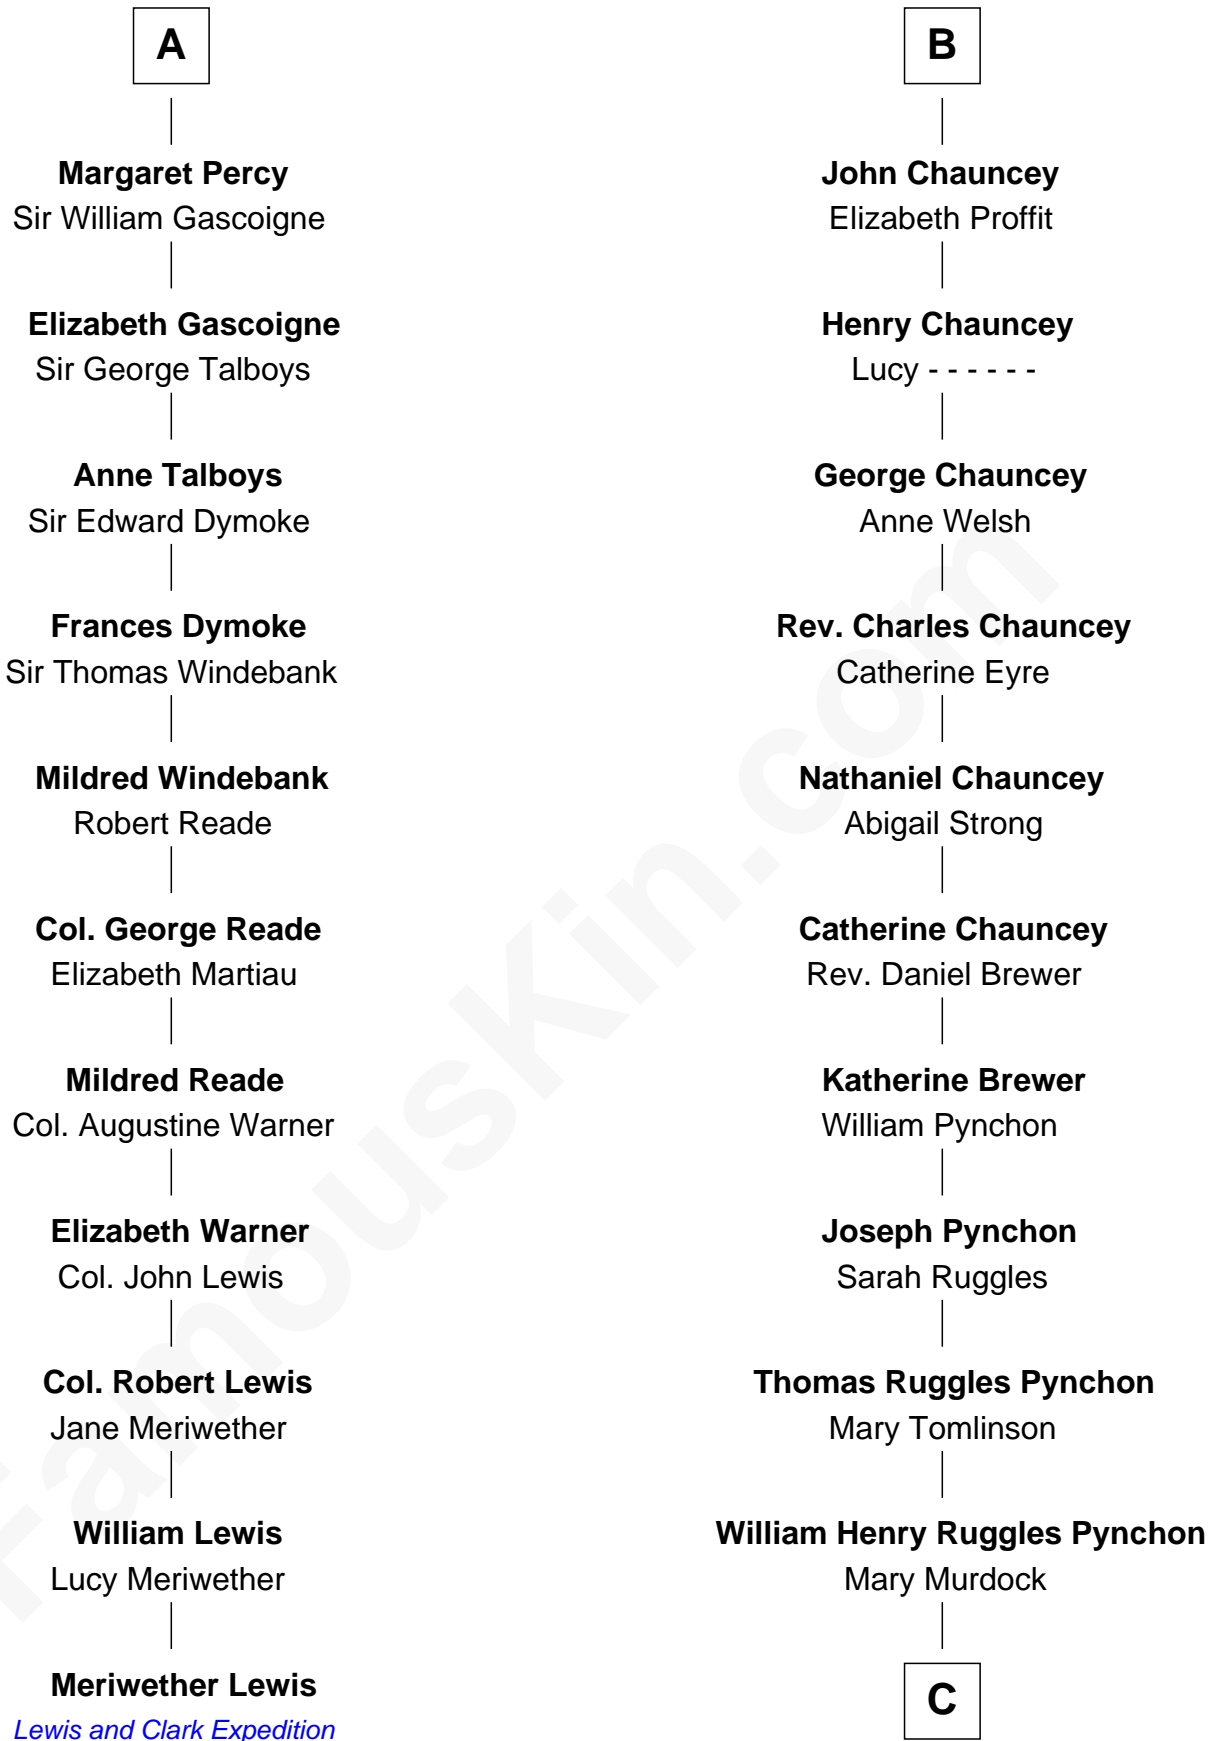

FamousKin.com Relationship Chart of

Meriwether Lewis

Lewis and Clark Expedition

17th cousin 3 times removed of

Thomas Pynchon

American Novelist

Sir William de Ferrers

Agnes of Chester

C

William Lyon Pynchon

Annie Payne Cogswell

William Henry Chichele Pynchon

Carrie Susan Moyses

Thomas Ruggles Pynchon

Catherine Frances Bennett

Thomas Pynchon