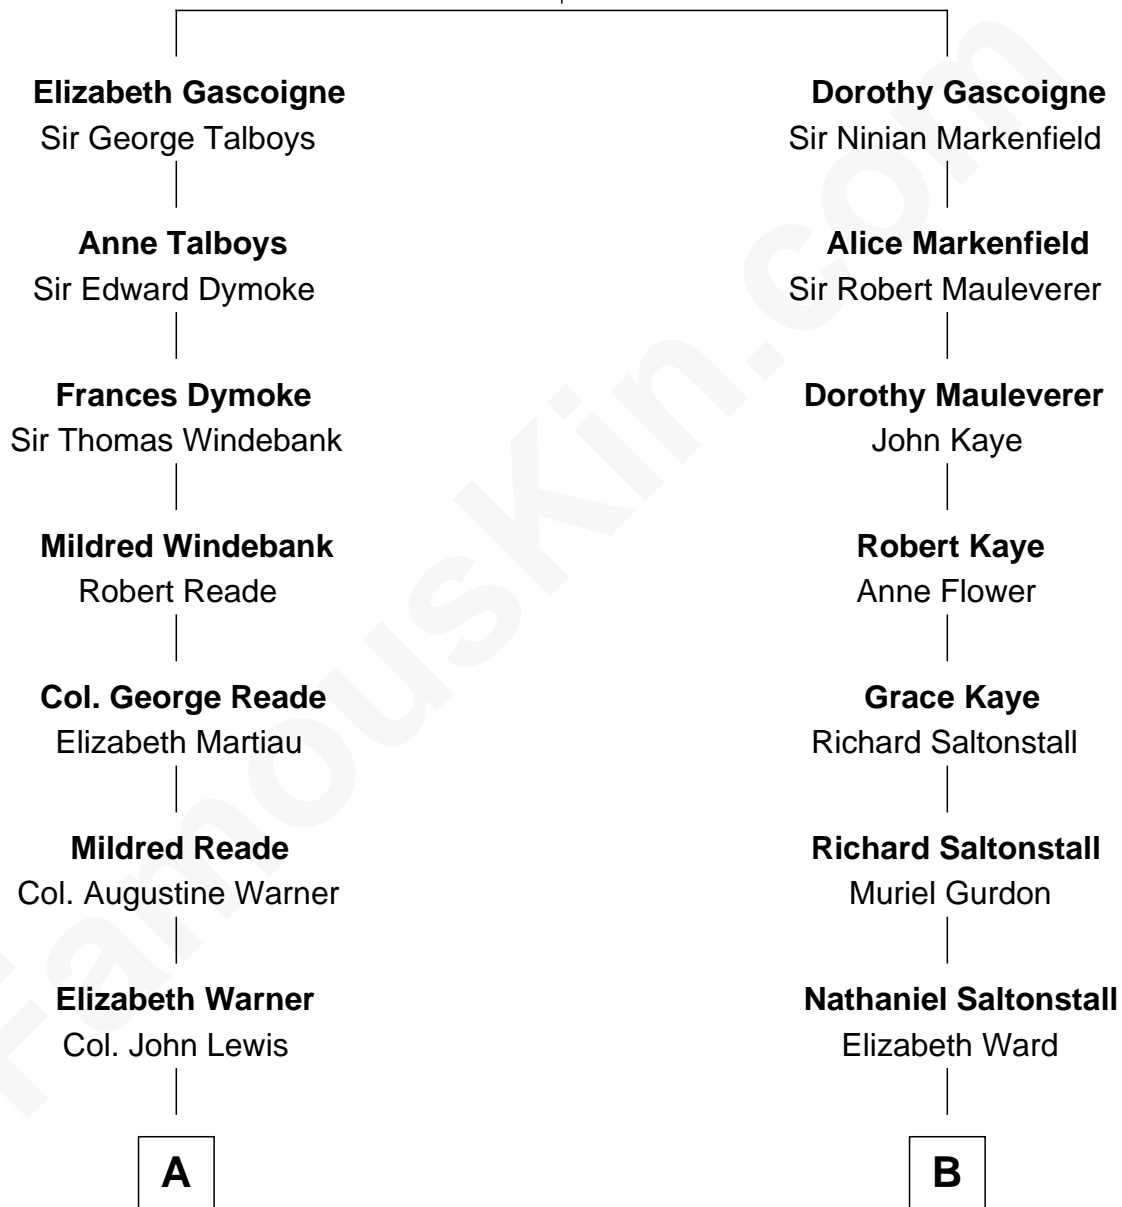

## Relationship Chart of

**Meriwether Lewis**

*Lewis and Clark Expedition*

9th cousin 9 times removed of

**Paget Brewster**

*TV Actress*

**Sir William Gascoigne**

Margaret Percy