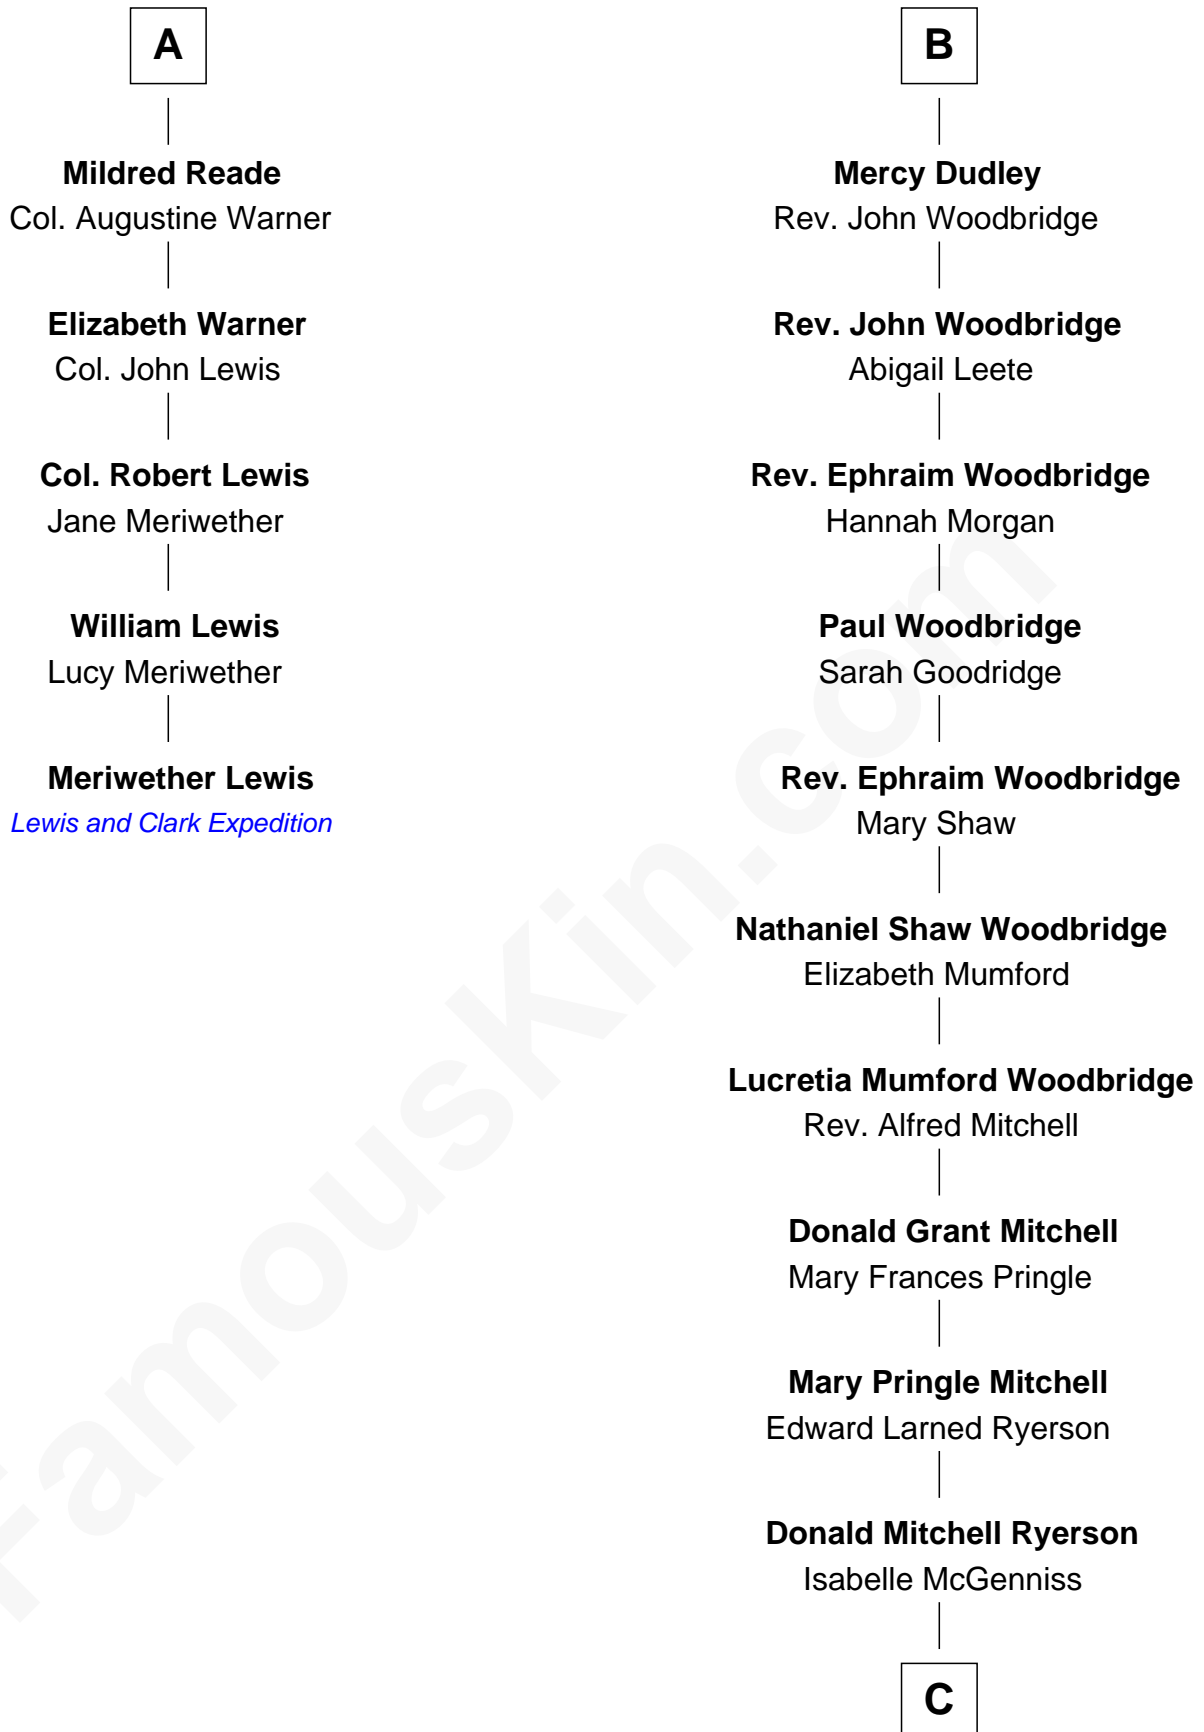

FamousKin.com

Relationship Chart of

Meriwether Lewis

Lewis and Clark Expedition

11th cousin 8 times removed of

Paget Brewster
TV Actress

C

Joan Ryerson

George Washington Wales Brewster

Galen Brewster

Hathaway Tew

Paget Brewster

TV Actress

FamousKin.com