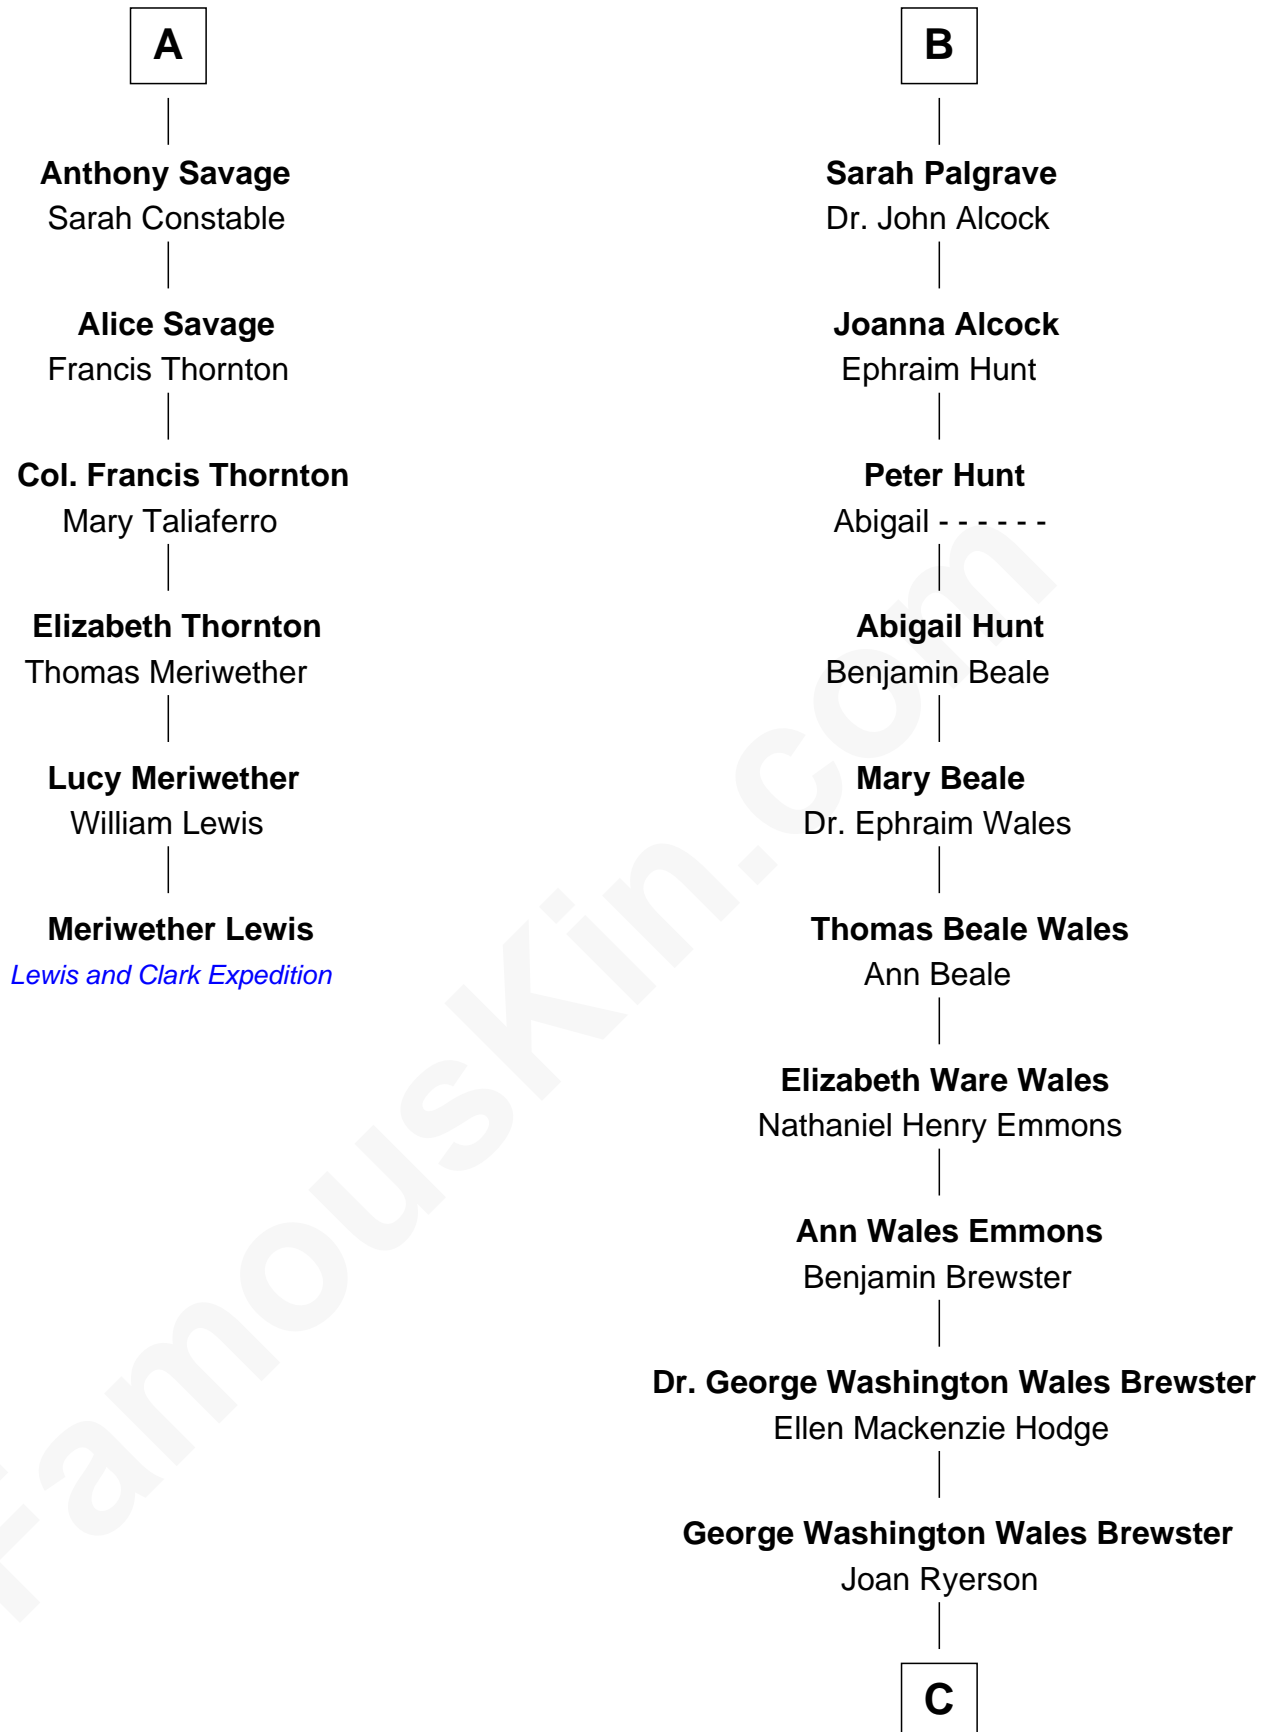

FamousKin.com Relationship Chart of

Meriwether Lewis

Lewis and Clark Expedition

12th cousin 6 times removed of

Paget Brewster

TV Actress

Sir Robert Goushill

Elizabeth Fitzalan

C

Galen Brewster
Hathaway Tew

Paget Brewster
TV Actress

FamousKin.com