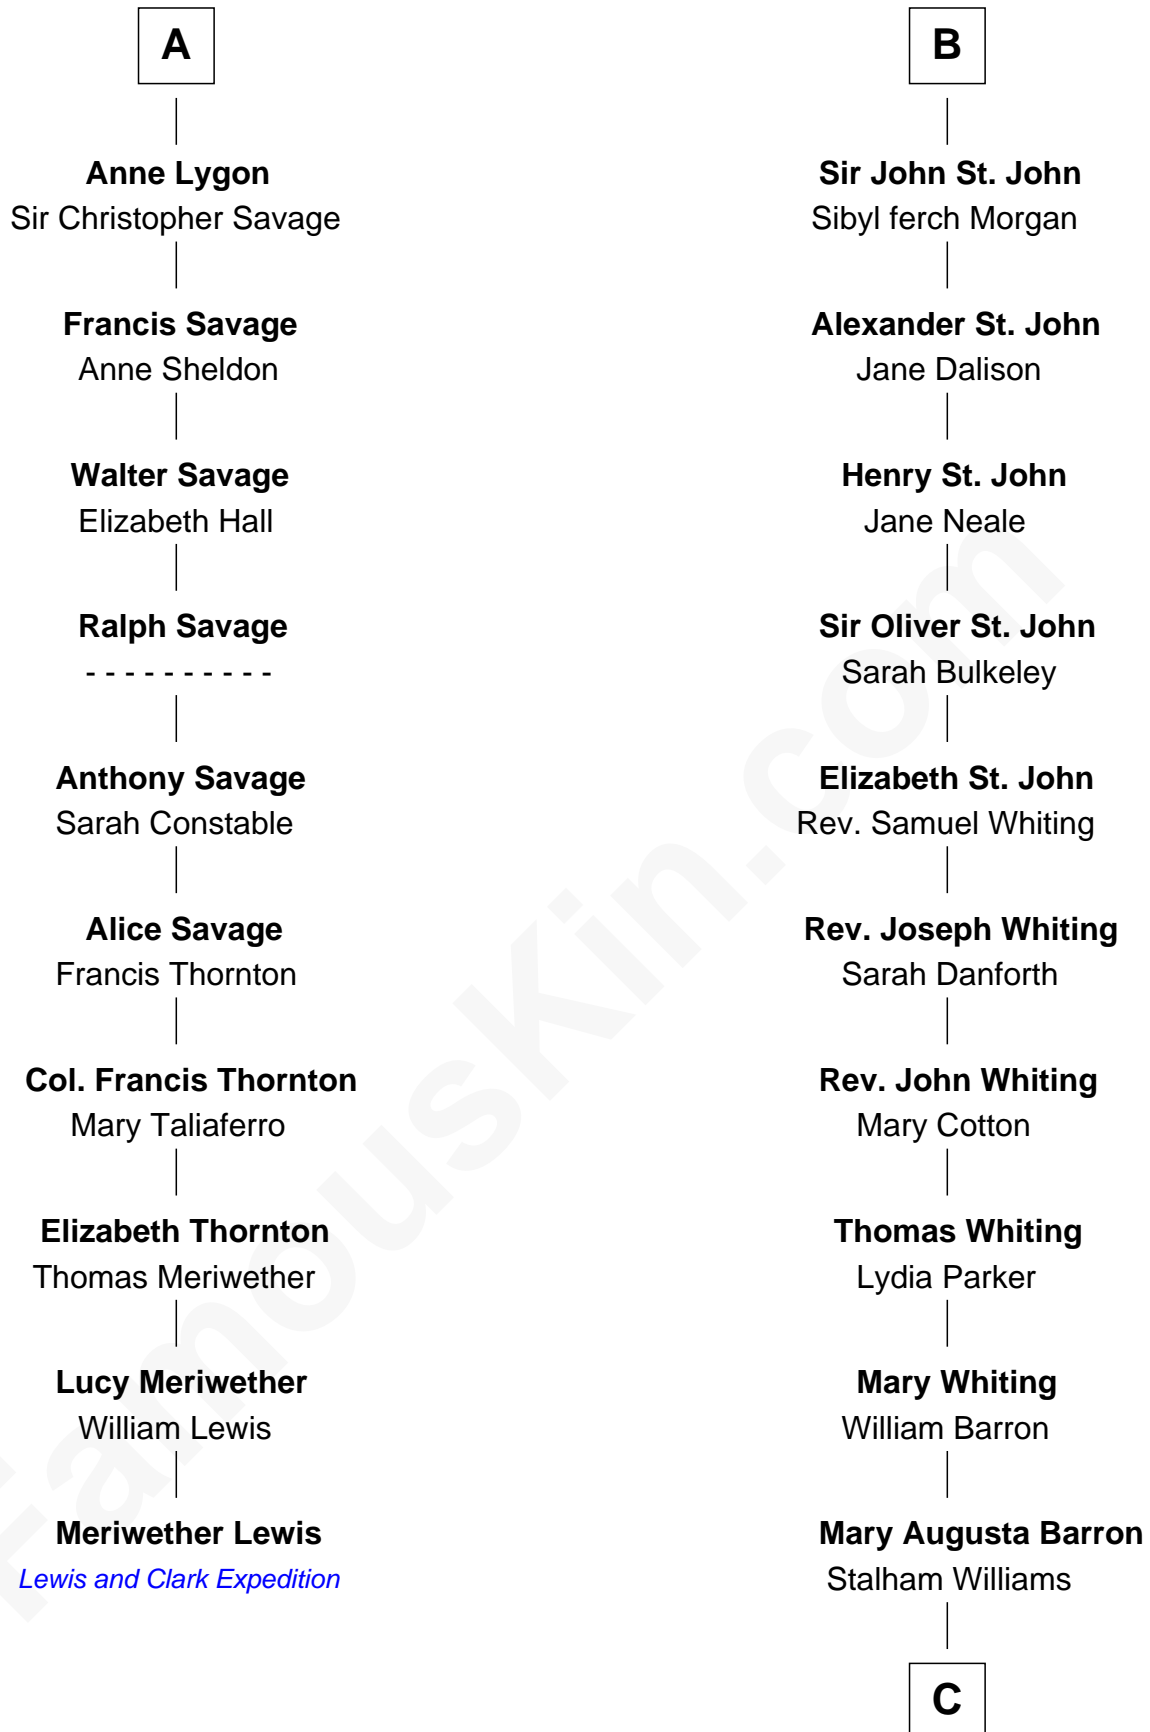

FamousKin.com Relationship Chart of

Meriwether Lewis

Lewis and Clark Expedition

16th cousin 3 times removed of

James Sherman

27th U.S. Vice-President

Sir Walter de Beauchamp

Alice de Tony

C

Frances Lucretia Williams

Richard Winslow Sherman

Mary Frances Sherman

Richard Updike Sherman

James Sherman

27th U.S. Vice-President

FamousKin.com